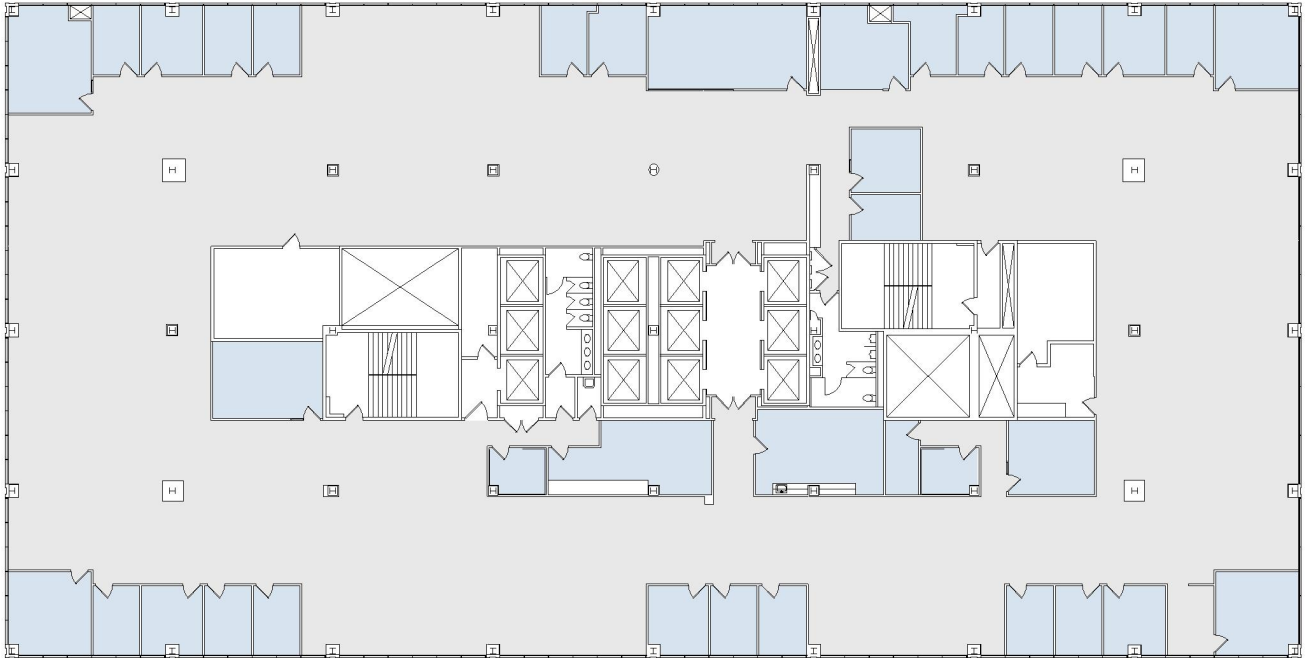

# 10880 WILSHIRE

SUITE 600 | 26,130 RSF

WESTWOOD

#### SUITE CONFIGURATION

OFFICES:	29
CONFERENCE ROOM:	3
RECEPTION:	1
KITCHEN:	1
IT ROOM:	2
STORAGE:	2

NOT TO SCALE

FURNITURE NOT INCLUDED

For more information, please contact:

310.255.7777

leasing@douglasemmett.com