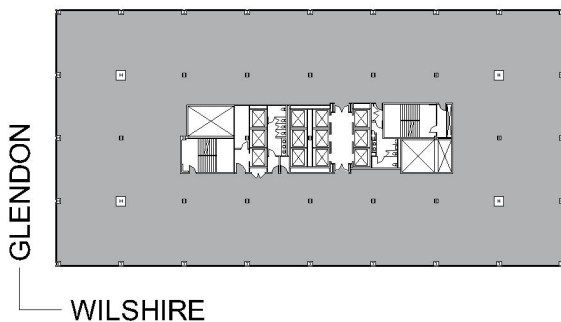

# 10880 WILSHIRE

SUITE 600 | 26,130 RSF

WESTWOOD

#### SUITE CONFIGURATION

OFFICES:	29
CONFERENCE ROOM:	3
RECEPTION:	1
KITCHEN:	1
IT ROOM:	2
STORAGE:	2

NOT TO SCALE

FURNITURE NOT INCLUDED

For more information, please contact:

310.255.7777

leasing@douglasemmett.com