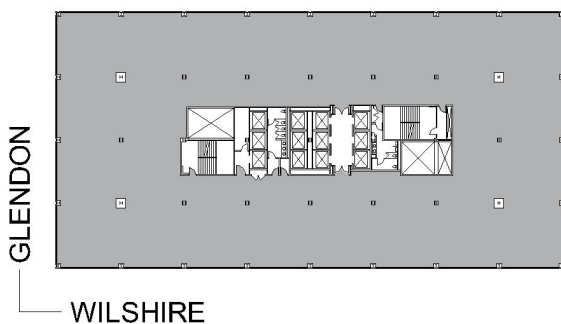

10880 WILSHIRE

SUITE 600 | 26,130 RSF

WESTWOOD

SUITE CONFIGURATION

OFFICES:	29
CONFERENCE ROOM:	3
RECEPTION:	1
KITCHEN:	1
IT ROOM:	2
STORAGE:	2

NOT TO SCALE

FURNITURE NOT INCLUDED

For more information, please contact: