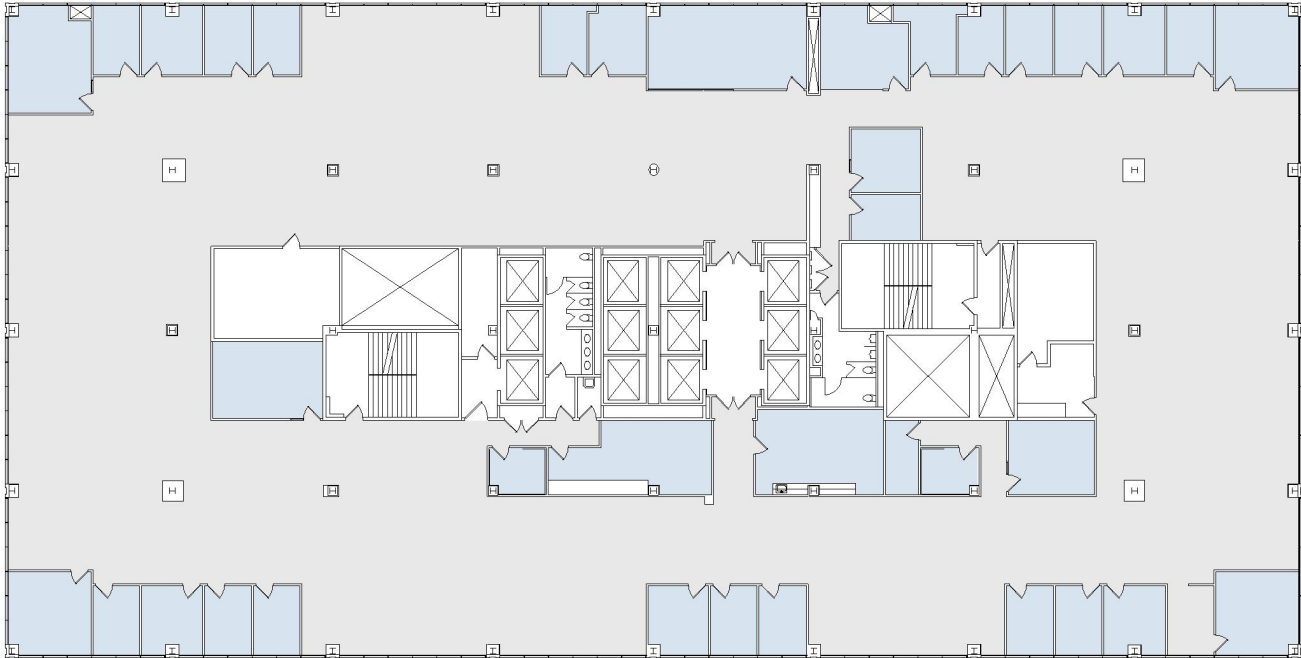

10880 WILSHIRE

SUITE 600 | 26,130 RSF

WESTWOOD

SUITE CONFIGURATION

OFFICES:	29
CONFERENCE ROOM:	3
RECEPTION:	1
KITCHEN:	1
IT ROOM:	2
STORAGE:	2

NOT TO SCALE

FURNITURE NOT INCLUDED

For more information, please contact: