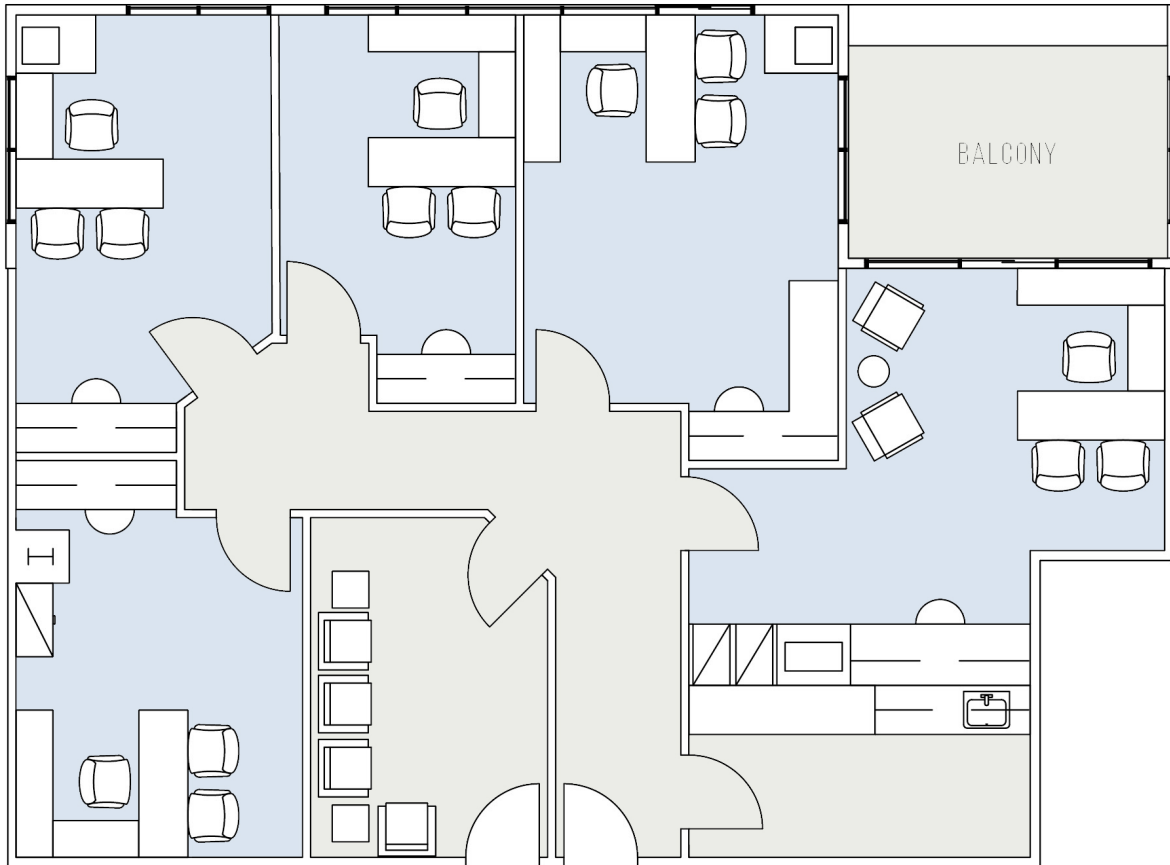

530

VERONA

SUITE 306 | 1,777 RSF

SANTA MONICA

WILSHIRE

AS-BUILT CONFIGURATION

OFFICES:	5
RECEPTION:	1
KITCHEN:	1
WAITING AREA:	1
BALCONY:	1

NOT TO SCALE
FURNITURE NOT INCLUDED