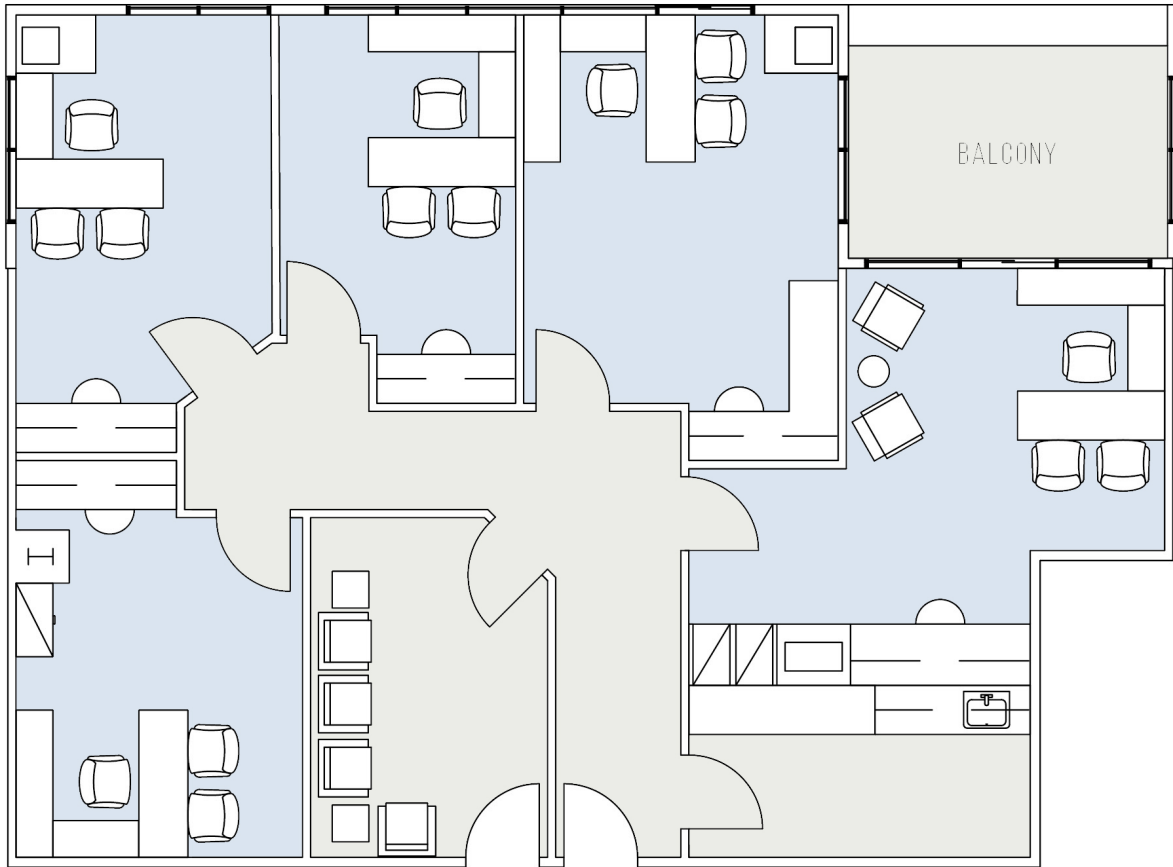

530

THE VERONA

SUITE 306 | 1,777 RSF

SANTA MONICA

WILSHIRE

AS-BUILT CONFIGURATION

OFFICES:	5
RECEPTION:	1
KITCHEN:	1
WAITING AREA:	1
BALCONY:	1

NOT TO SCALE
FURNITURE NOT INCLUDED