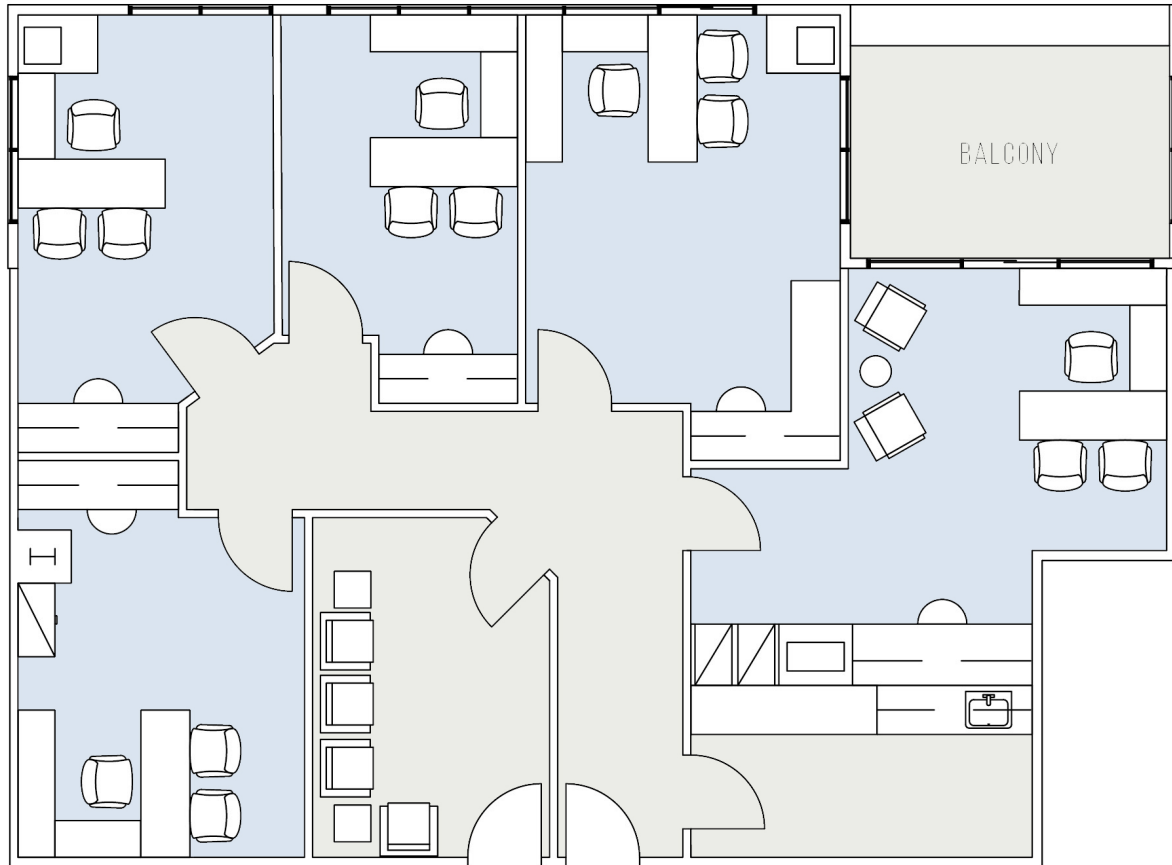

530 WILSHIRE

VERONA

SUITE 306 | 1,777 RSF

SANTA MONICA

AS-BUILT CONFIGURATION

OFFICES:	5
RECEPTION:	1
KITCHEN:	1
WAITING AREA:	1
BALCONY:	1

NOT TO SCALE
FURNITURE NOT INCLUDED

For more information, please contact: