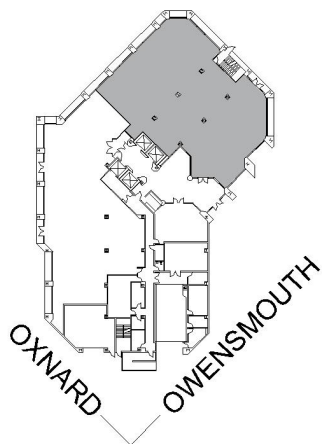

21550

WARNER CENTER TOWER - II

SUITE 100 | 6,896 RSF

WOODLAND HILLS

OXNARD STREET

SUITE CONFIGURATION

OFFICES:	7
CONFERENCE ROOM:	1
RECEPTION:	1
KITCHEN:	1
PRIVATE RESTROOMS:	2
STORAGE:	1
IT ROOM:	1

NOT TO SCALE