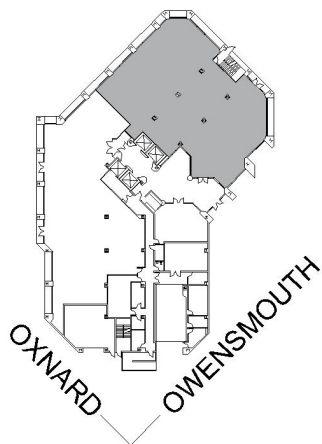

21550

WARNER CENTER TOWER - II

SUITE 100 | 6,896 RSF

WOODLAND HILLS

OXNARD STREET

SUITE CONFIGURATION

OFFICES:	7
CONFERENCE ROOM:	1
RECEPTION:	1
KITCHEN:	1
PRIVATE RESTROOMS:	2
STORAGE:	1
IT ROOM:	1

NOT TO SCALE

FURNITURE NOT INCLUDED

For more information, please contact:

310.255.7777

leasing@douglasemmett.com

**Douglas
Emmett**