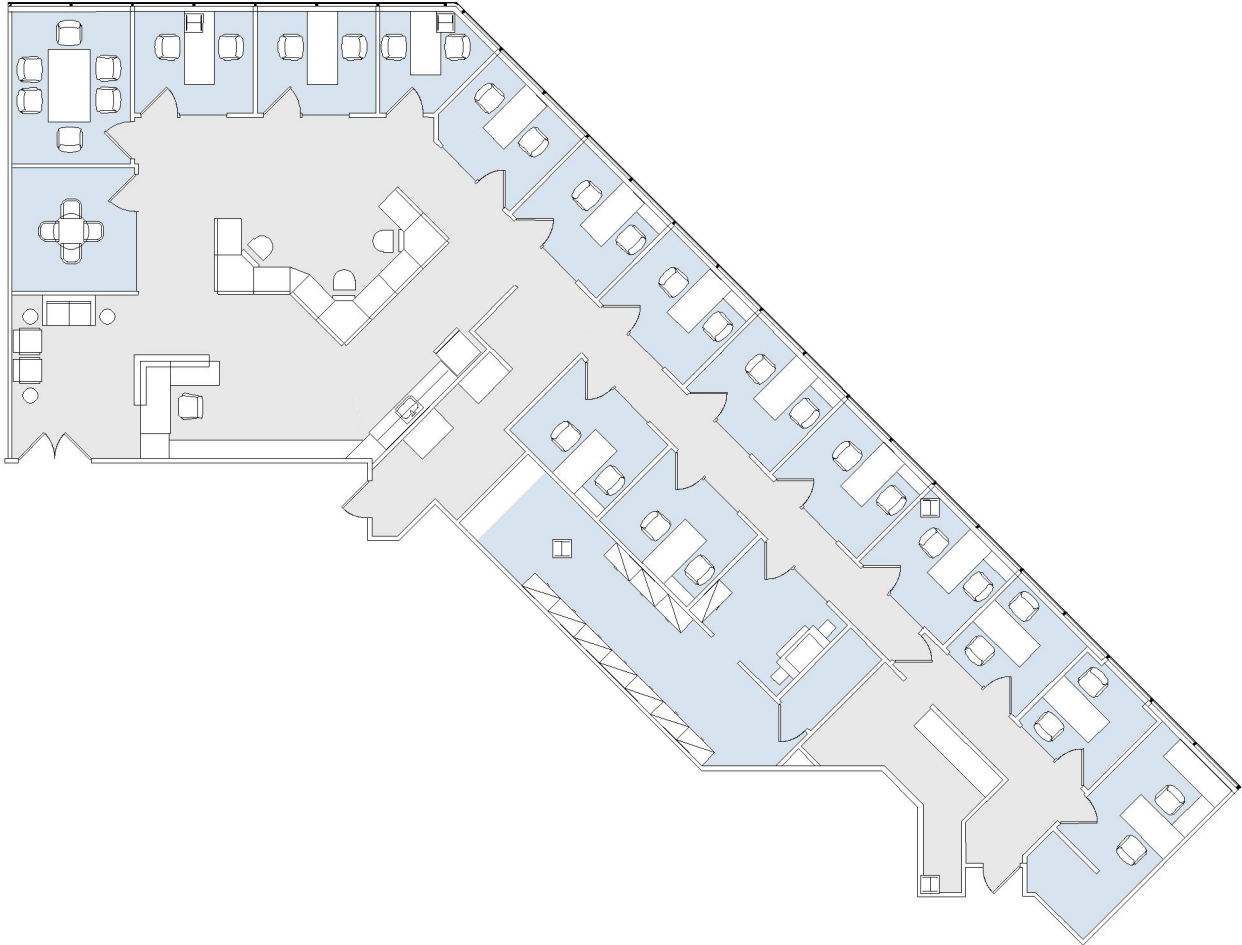

# 12121 WILSHIRE

WILSHIRE BUNDY PLAZA

SUITE 750 | 4,284 RSF

BRENTWOOD-WILSHIRE