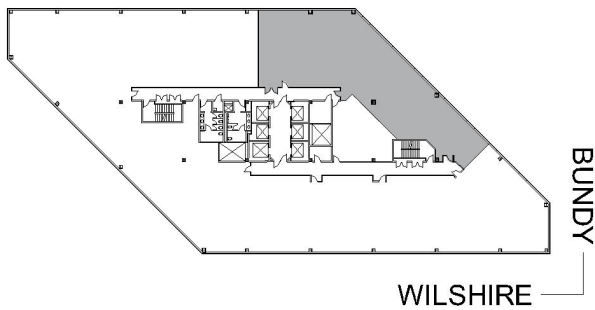

# 12121 WILSHIRE

WILSHIRE BUNDY PLAZA

SUITE 750 | 4,284 RSF

BRENTWOOD-WILSHIRE

#### AS-BUILT CONFIGURATION

OFFICES:	14
CONFERENCE ROOM:	2
RECEPTION:	1
KITCHEN:	1
CLOSET:	1
SERVER ROOM:	1
FILE ROOM:	1

NOT TO SCALE

FURNITURE NOT INCLUDED

For more information, please contact:

310.255.7777