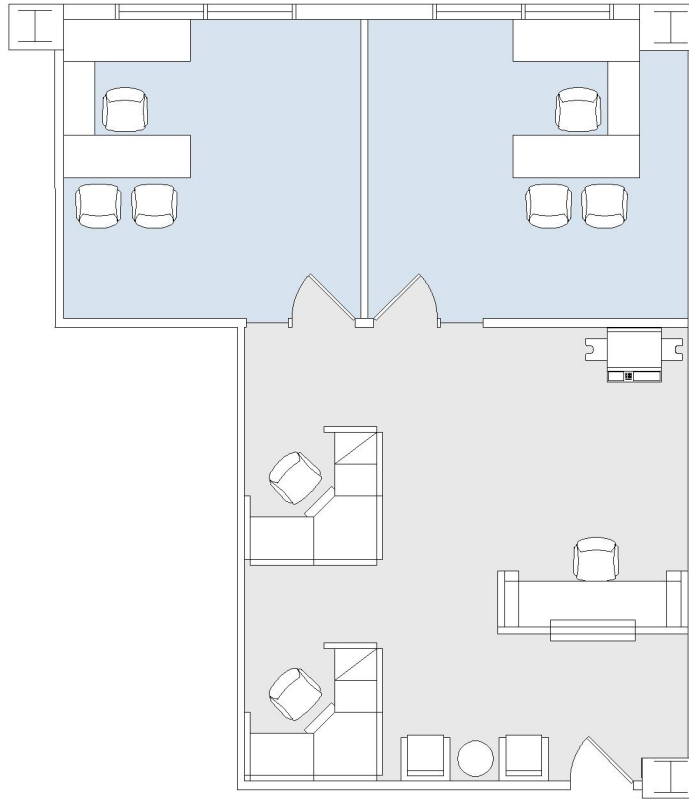

21300 VICTORY

WARNER CORPORATE CENTER

SUITE 230 | 1,174 RSF

WOODLAND HILLS

SUITE CONFIGURATION

OFFICES:	2
RECEPTION:	1

NOT TO SCALE
FURNITURE NOT INCLUDED

For more information, please contact: