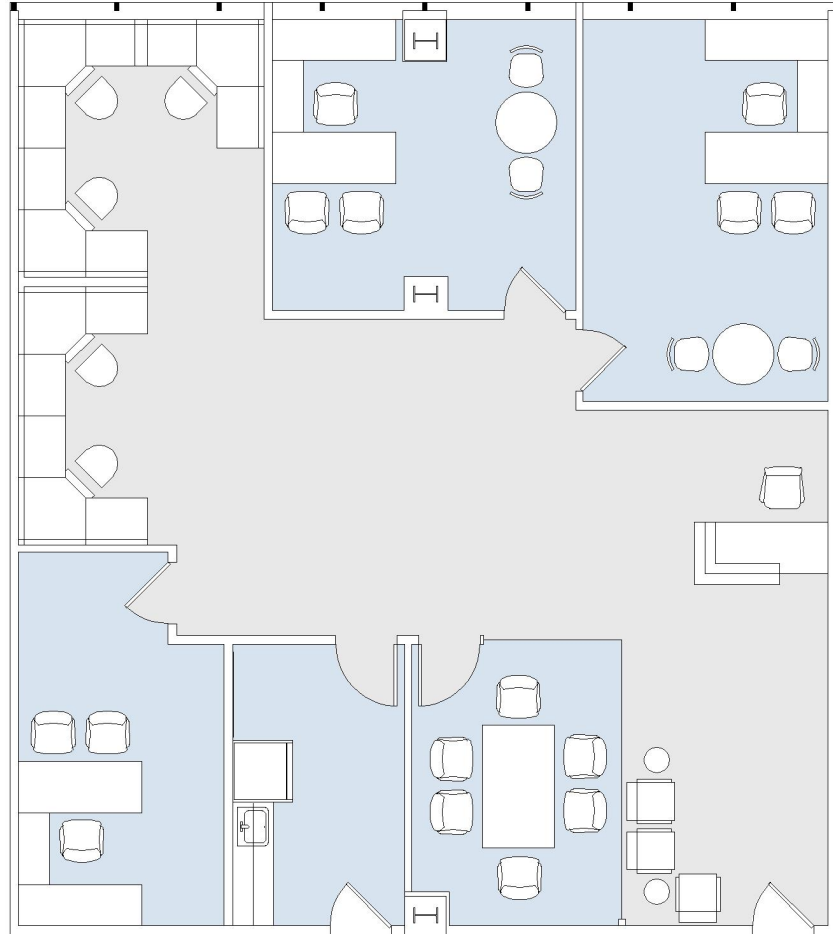

# 15821 VENTURA

ENCINO TERRACE

SUITE 245 | 2,327 RSF

SHERMAN OAKS/ENCINO

#### SUITE CONFIGURATION

OFFICES:	3
CONFERENCE ROOM:	1
RECEPTION:	1
KITCHEN:	1

NOT TO SCALE

FURNITURE NOT INCLUDED

For more information, please contact:

310.255.7777  
leasing@douglasemmett.com

**Douglas  
Emmett**