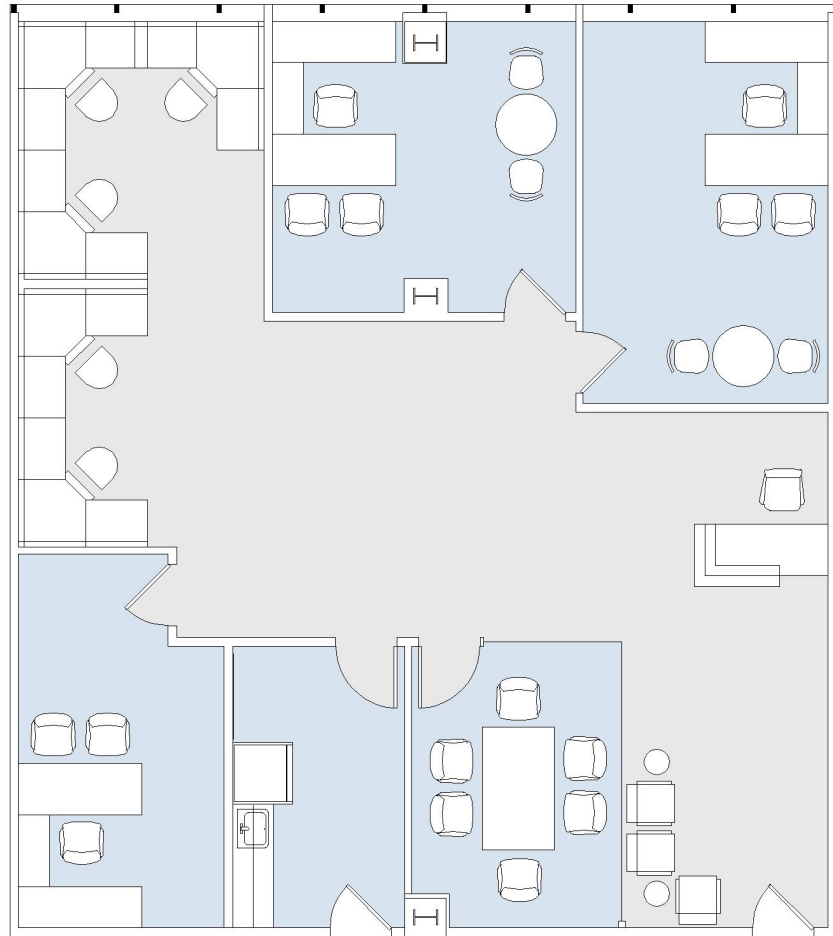

15821 VENTURA

ENCINO TERRACE

SUITE 245 | 2,327 RSF

SHERMAN OAKS/ENCINO

SUITE CONFIGURATION

OFFICES:	3
CONFERENCE ROOM:	1
RECEPTION:	1
KITCHEN:	1

NOT TO SCALE

FURNITURE NOT INCLUDED