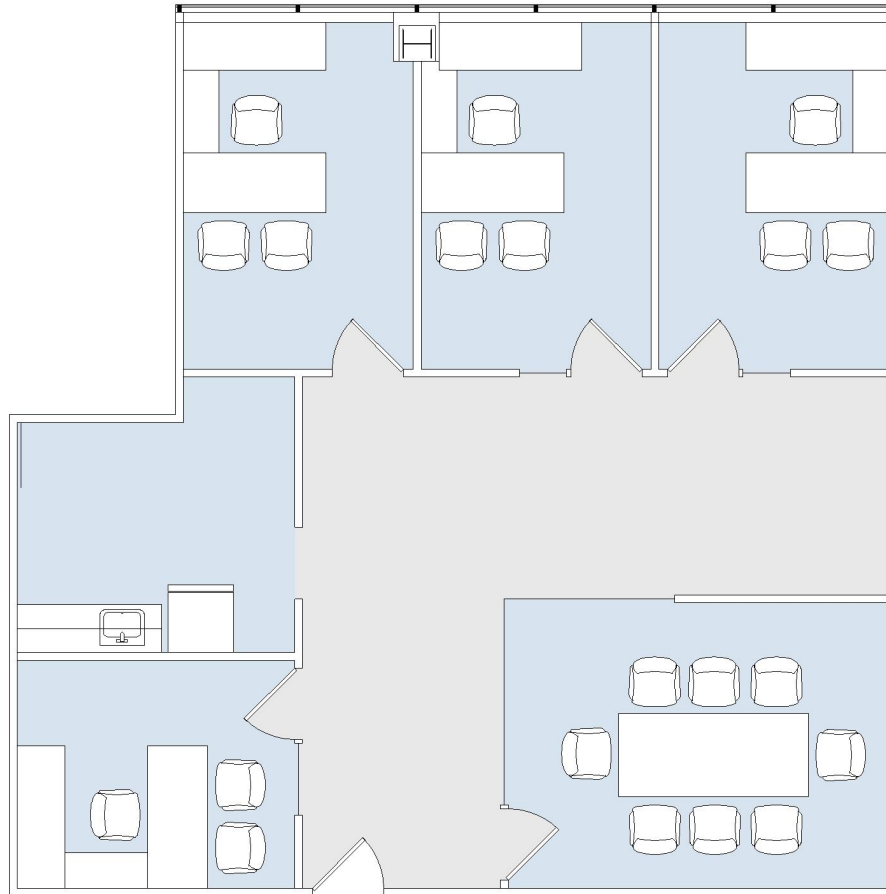

12121 WILSHIRE

WILSHIRE BUNDY PLAZA

SUITE 740 | 1,514 RSF

BRENTWOOD-WILSHIRE

SUITE CONFIGURATION

OFFICES:	4
CONFERENCE ROOM:	1
KITCHEN:	1

NOT TO SCALE

FURNITURE NOT INCLUDED