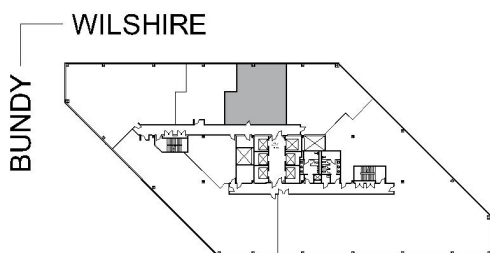

12121 WILSHIRE

WILSHIRE BUNDY PLAZA

SUITE 740 | 1,514 RSF

BRENTWOOD-WILSHIRE

SUITE CONFIGURATION

OFFICES:	4
CONFERENCE ROOM:	1
KITCHEN:	1

NOT TO SCALE

FURNITURE NOT INCLUDED