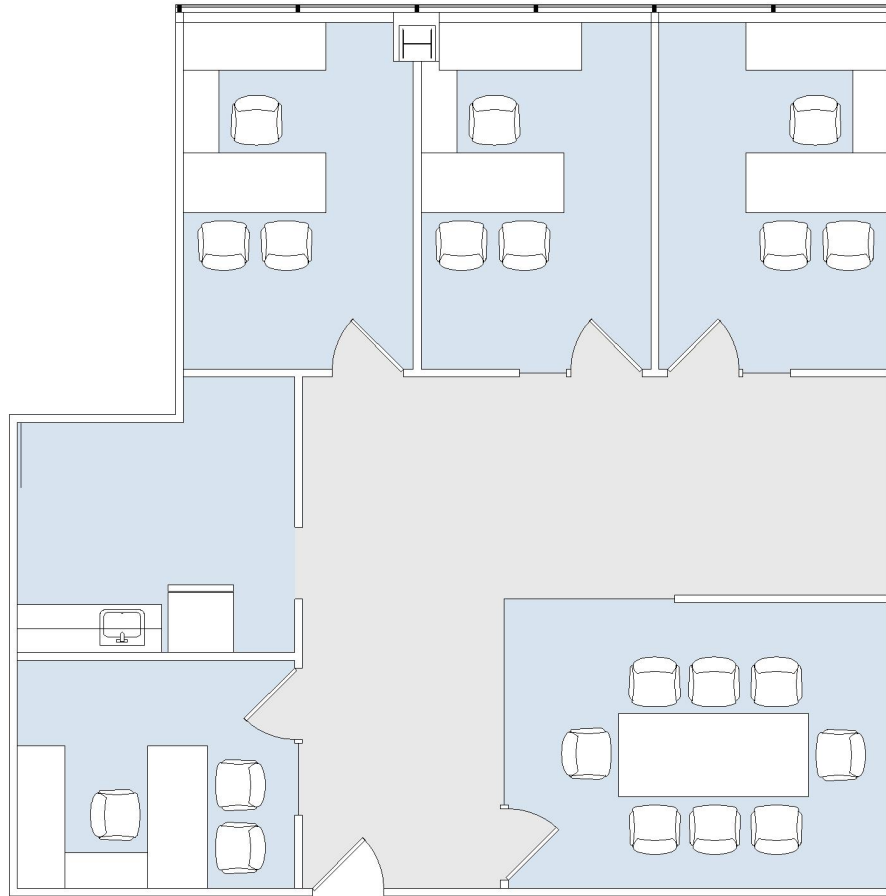

12121 WILSHIRE

WILSHIRE BUNDY PLAZA

SUITE 740 | 1,514 RSF

BRENTWOOD-WILSHIRE

SUITE CONFIGURATION

OFFICES:	4
CONFERENCE ROOM:	1
KITCHEN:	1

NOT TO SCALE

FURNITURE NOT INCLUDED