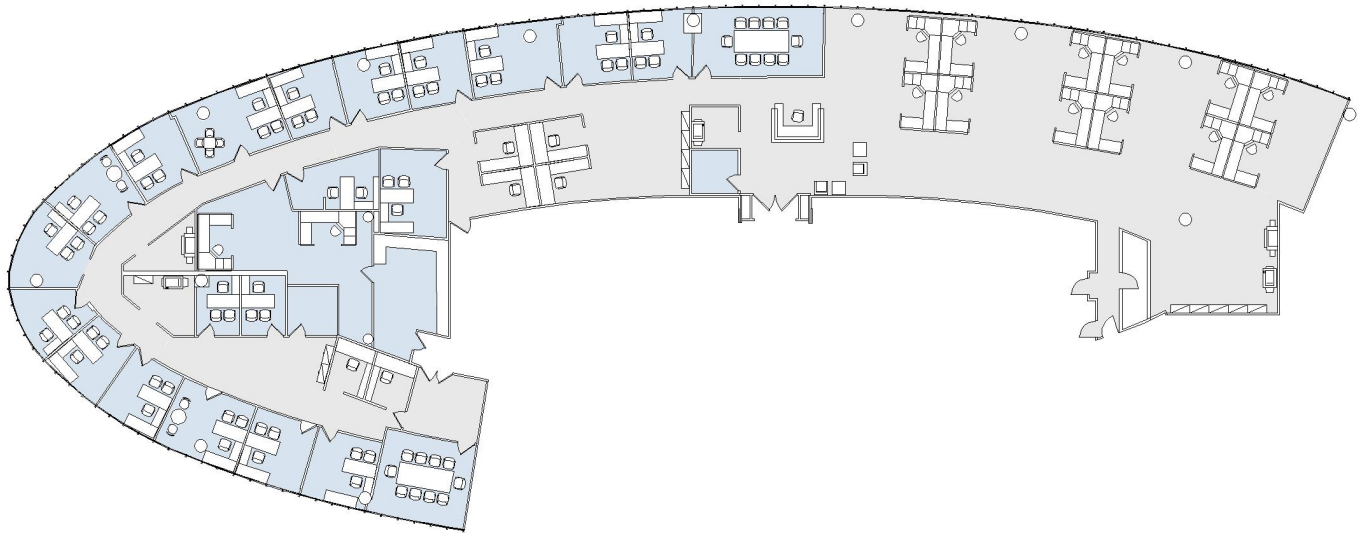

8484 WILSHIRE

SUITE 400 | 13,636 RSF
BEVERLY HILLS

SUITE CONFIGURATION

OFFICES:	21
CONFERENCE ROOM:	2
RECEPTION:	1
COPY ROOM:	1
FILE ROOM:	1
STORAGE:	1
IT ROOM:	1

NOT TO SCALE
FURNITURE NOT INCLUDED

For more information, please contact: