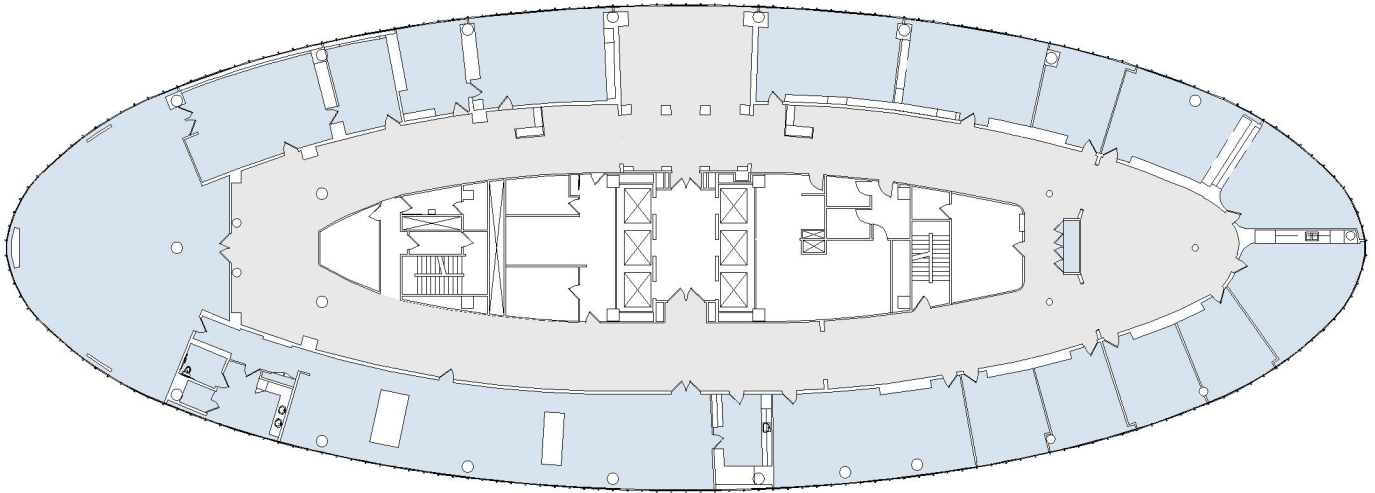

# 8484 WILSHIRE

SUITE 1000 | 22,957 RSF  
BEVERLY HILLS

## SUITE CONFIGURATION

OFFICES:	12
CONFERENCE ROOM:	2
RECEPTION:	1
KITCHEN:	2
SHARED OFFICE:	2
RESTROOM:	3
IT ROOM:	1
STORAGE:	1
CLOSET:	2

NOT TO SCALE

For more information, please contact:

310.255.7777  
leasing@douglasemmett.com