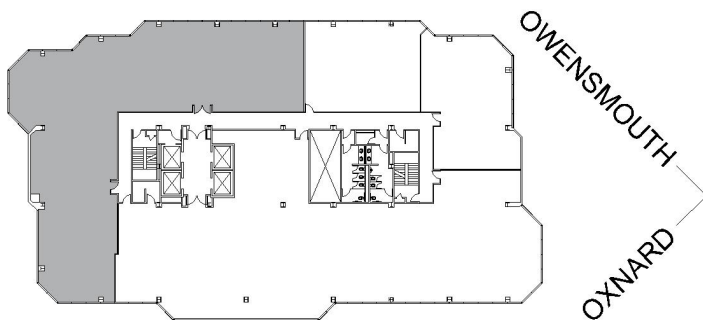

21600

WARNER CENTER TOWER - I

SUITE 1950 | 7,193 RSF

WOODLAND HILLS

OXNARD STREET

SUITE CONFIGURATION

OFFICES:	16
CONFERENCE ROOM:	2
IT / STORAGE:	1

NOT TO SCALE