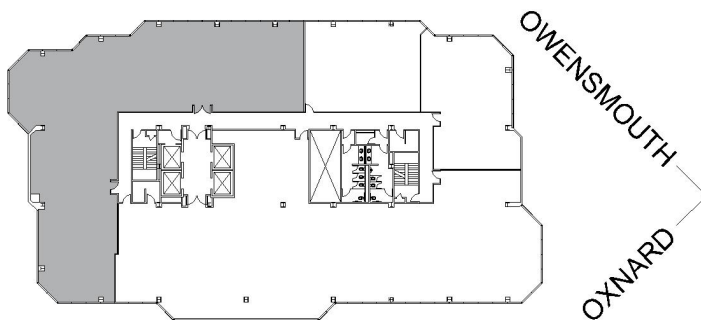

21600

WARNER CENTER TOWER - I

SUITE 1950 | 7,193 RSF

WOODLAND HILLS

OXNARD STREET

SUITE CONFIGURATION

OFFICES:	16
CONFERENCE ROOM:	2
IT / STORAGE:	1

NOT TO SCALE