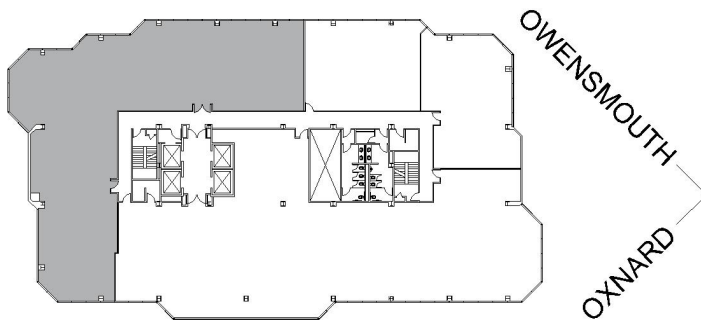

21600

WARNER CENTER TOWER - I

SUITE 1950 | 7,193 RSF

WOODLAND HILLS

OXNARD STREET

SUITE CONFIGURATION

OFFICES:	16
CONFERENCE ROOM:	2
IT / STORAGE:	1

NOT TO SCALE