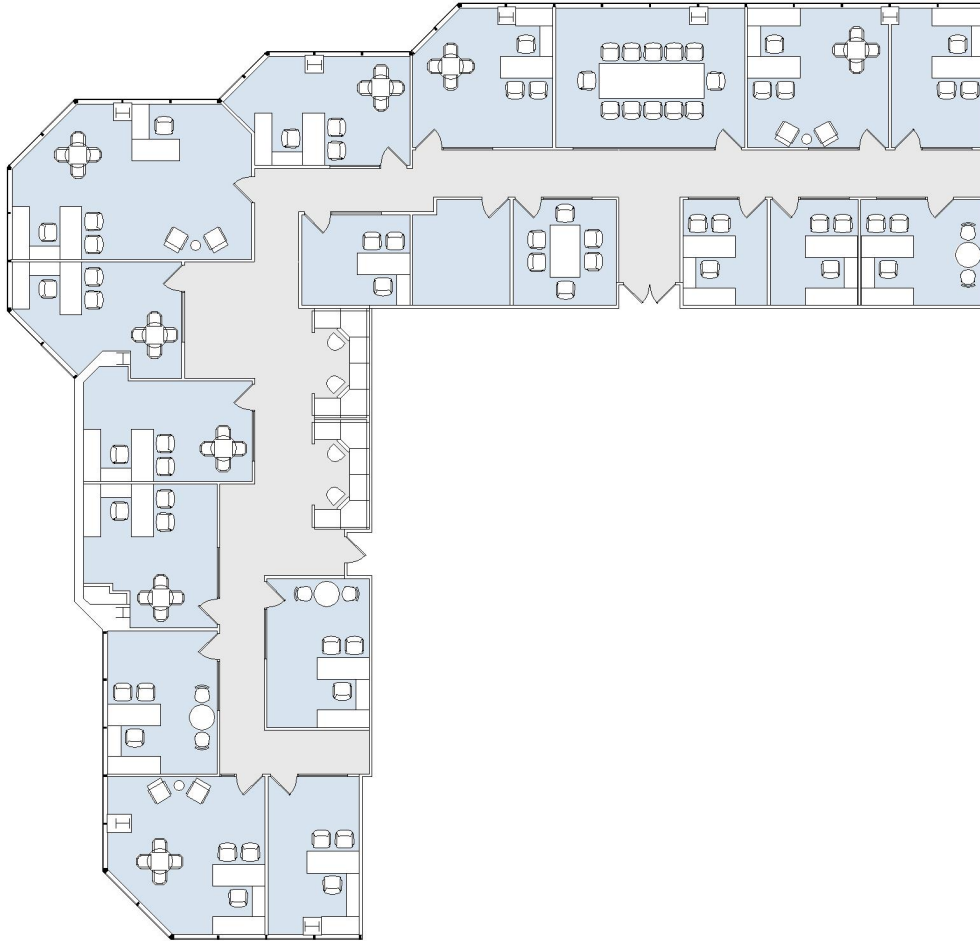

21600

WARNER CENTER TOWER - I

SUITE 1950 | 7,193 RSF

WOODLAND HILLS

OXNARD STREET

SUITE CONFIGURATION

OFFICES:	16
CONFERENCE ROOM:	2
IT / STORAGE:	1

NOT TO SCALE