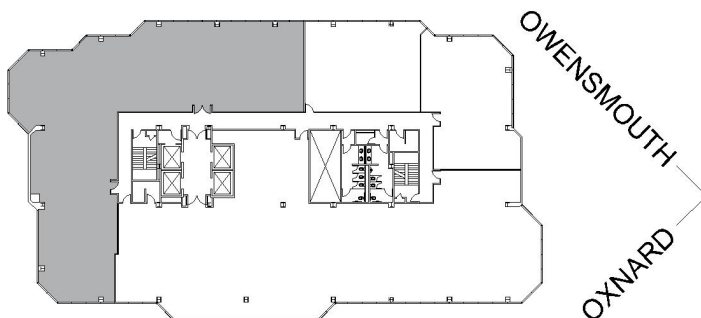

# 21600

WARNER CENTER TOWER - I

SUITE 1950 | 7,193 RSF

WOODLAND HILLS

### SUITE CONFIGURATION

OFFICES:	16
CONFERENCE ROOM:	2
IT / STORAGE:	1

NOT TO SCALE

FURNITURE NOT INCLUDED

For more information, please contact:

310.255.7777

leasing@douglasemmett.com

**Douglas  
Emmett**