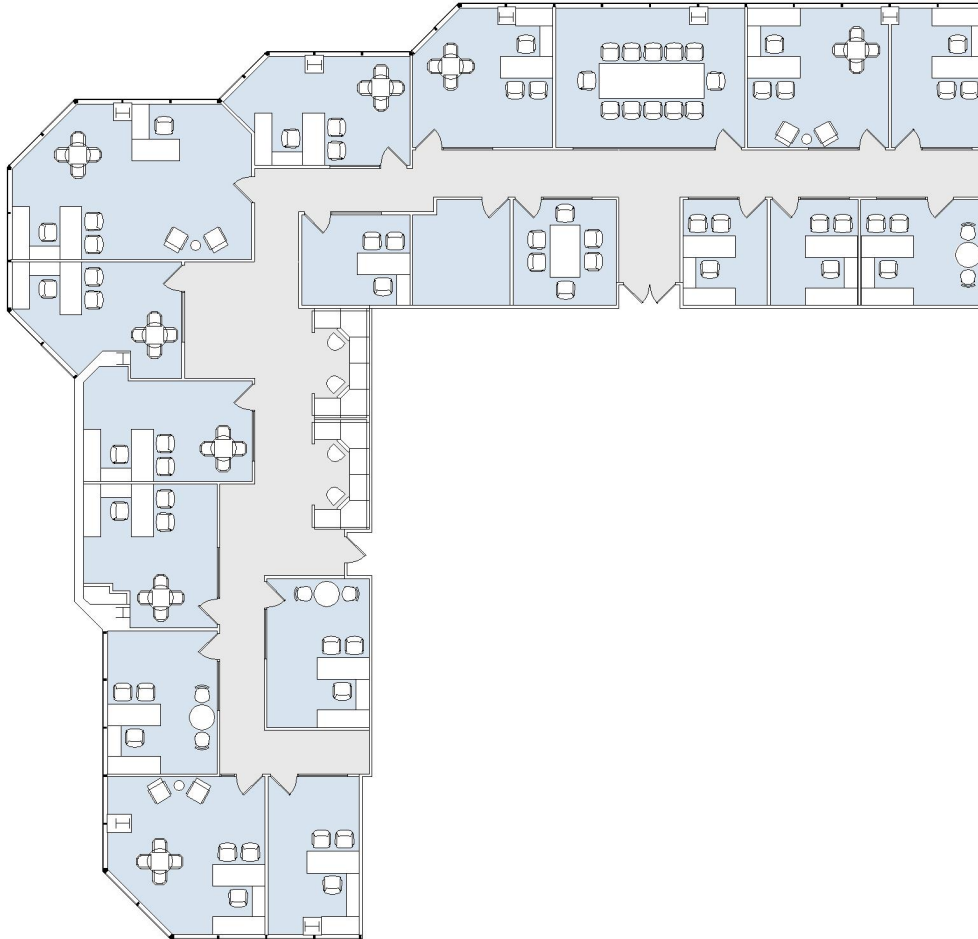

# 21600

WARNER CENTER TOWER - I

SUITE 1950 | 7,193 RSF

WOODLAND HILLS

## OXNARD STREET