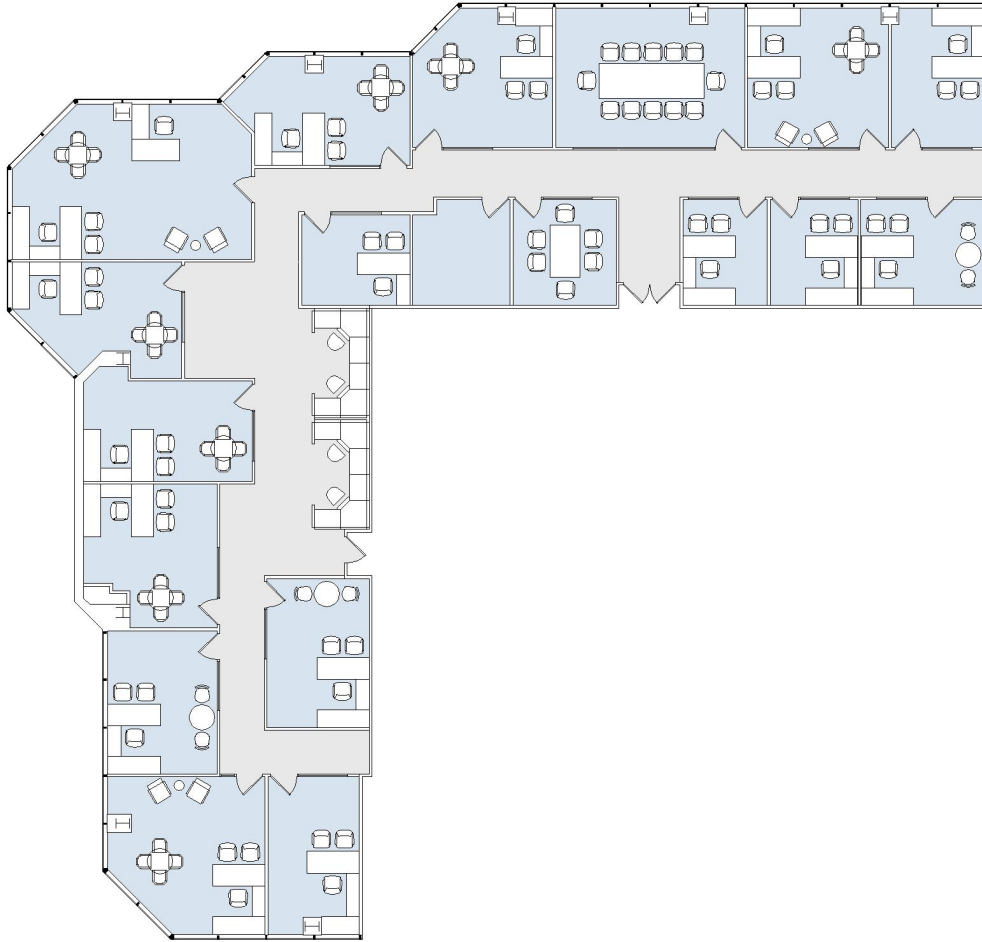

21600

WARNER CENTER TOWER - I

SUITE 1950 | 7,193 RSF

WOODLAND HILLS

OXNARD STREET

SUITE CONFIGURATION

OFFICES:	16
CONFERENCE ROOM:	2
IT / STORAGE:	1

NOT TO SCALE