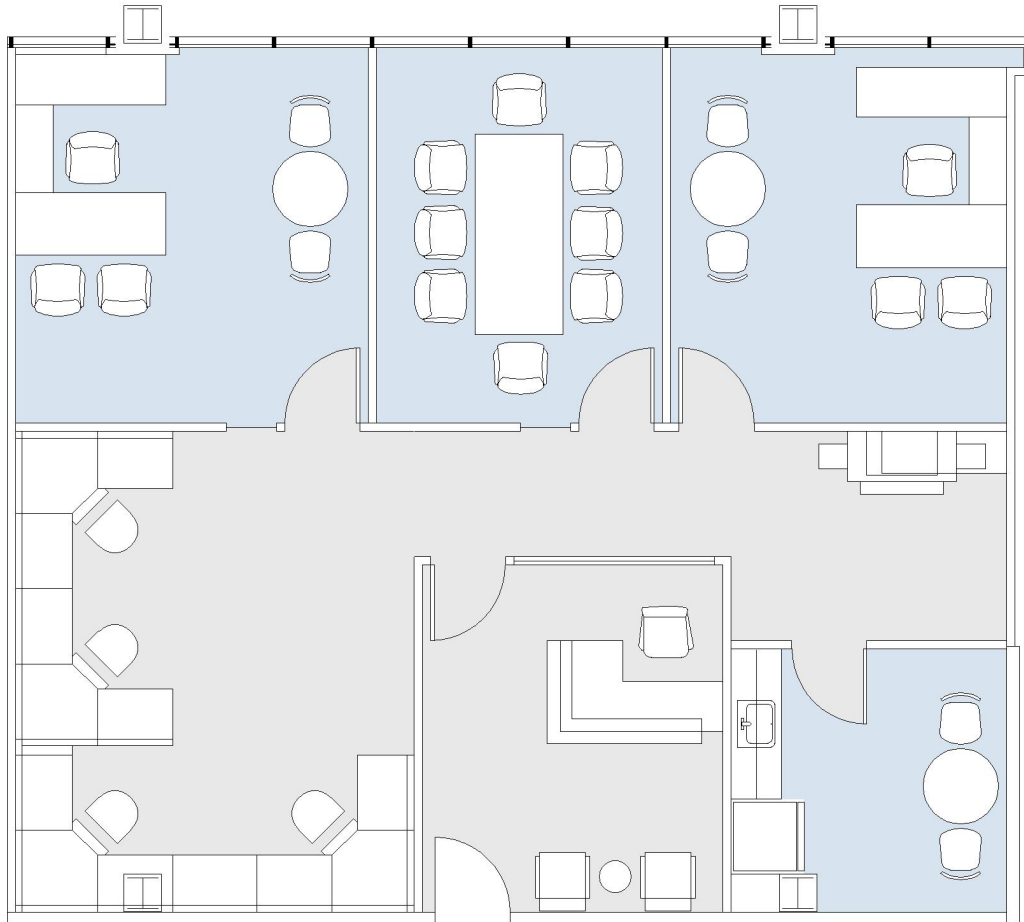

8383 WILSHIRE

SUITE 360 | 1,658 RSF
BEVERLY HILLS

AS-BUILT CONFIGURATION

OFFICES:	2
CONFERENCE ROOM:	1
RECEPTION:	1
KITCHEN:	1

NOT TO SCALE
FURNITURE NOT INCLUDED

For more information, please contact:

310.255.7777
leasing@douglasemmett.com