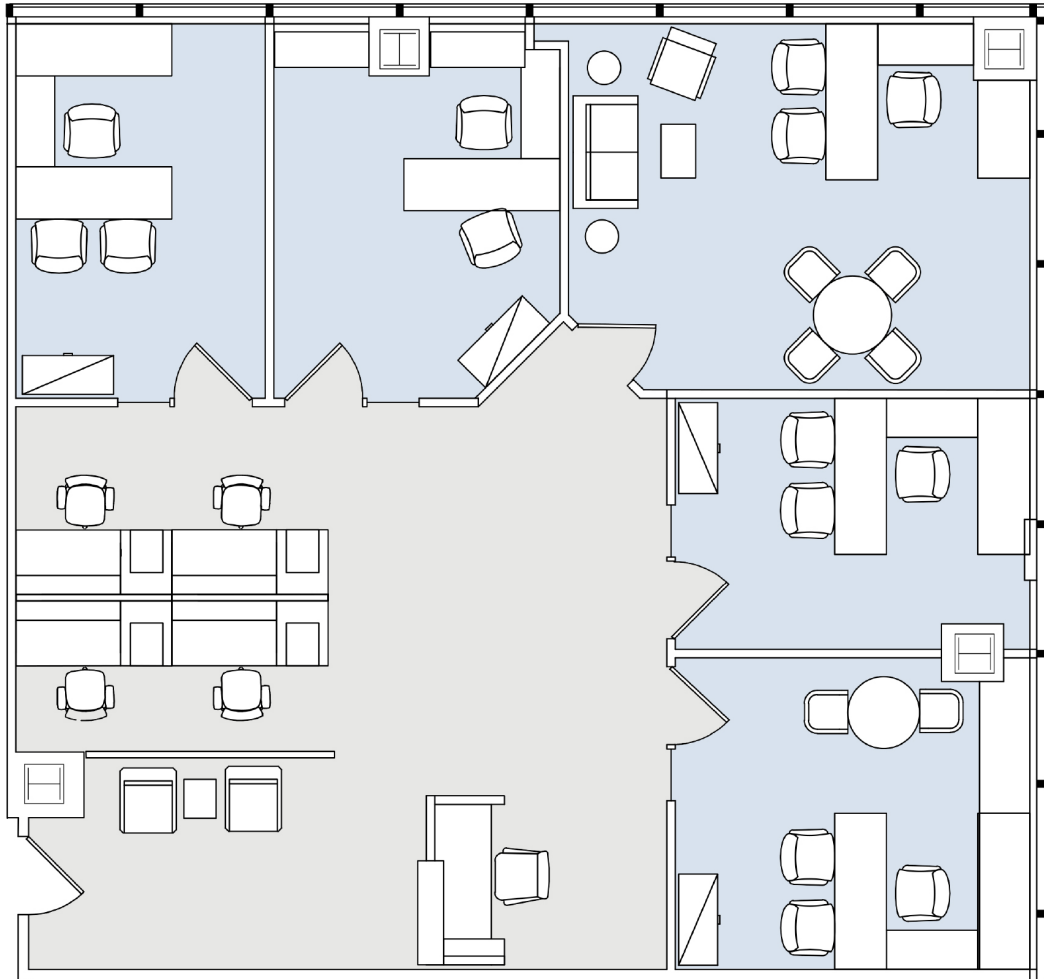

# 21650

WARNER CENTER TOWER - III

SUITE 1540 | 1,815 RSF

WOODLAND HILLS

## OXNARD STREET