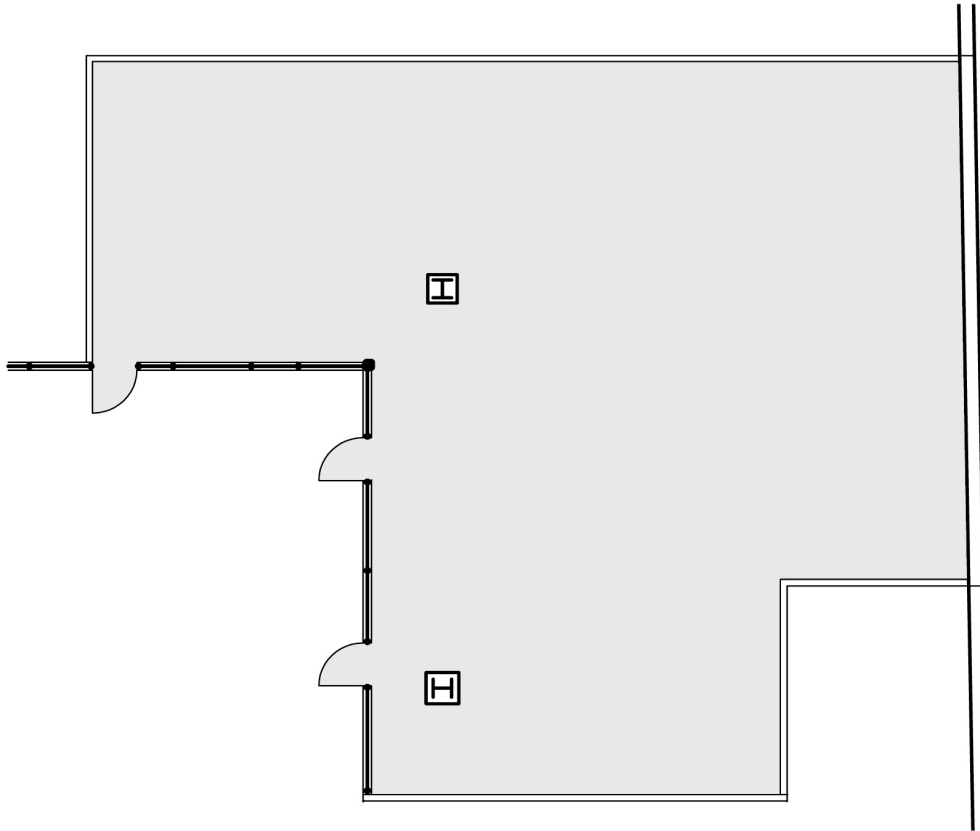

10880  
WILSHIRE

SUITE GL145 | 2,917 RSF

WESTWOOD

RAW / SHELL SPACE

NOT TO SCALE

For more information, please contact:

310.255.7777  
leasing@douglasemmett.com

**Douglas  
Emmett**