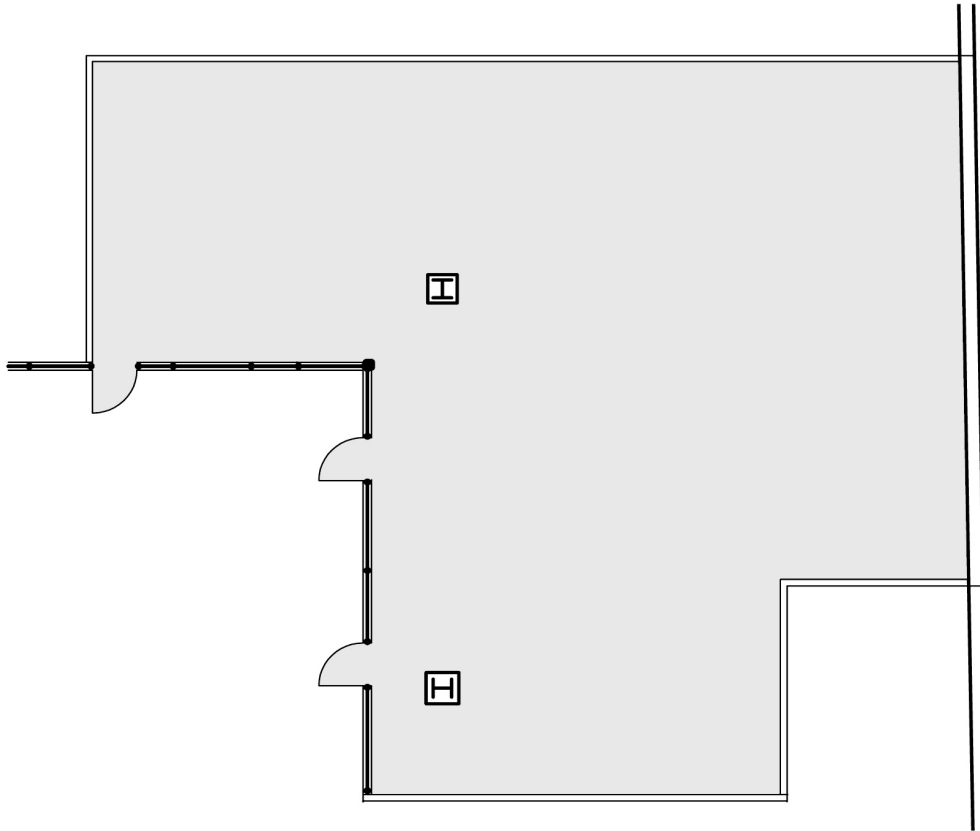

10880 WILSHIRE

SUITE GL145 | 2,917 RSF
WESTWOOD

RAW / SHELL SPACE

NOT TO SCALE

For more information, please contact:

310.255.7777

leasing@douglasemmett.com

**Douglas
Emmett**