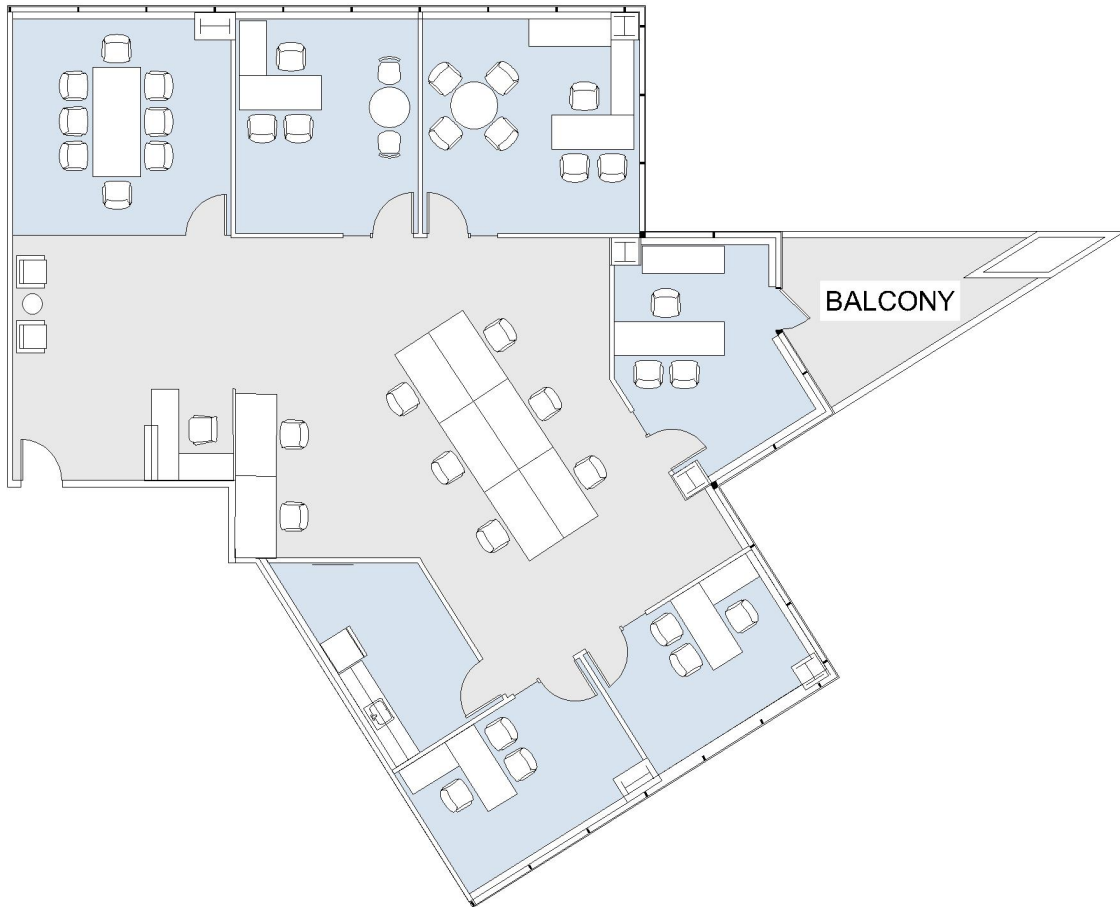

# 11900 OLYMPIC

BUNDY/OLYMPIC

SUITE 580 | 3,222 RSF

SAWTELLE/WEST LA

#### SUITE CONFIGURATION

OFFICES:	5
CONFERENCE ROOM:	1
RECEPTION:	1
KITCHEN:	1

NOT TO SCALE

FURNITURE NOT INCLUDED

For more information, please contact:

310.255.7777

leasing@douglasemmett.com

**Douglas  
Emmett**