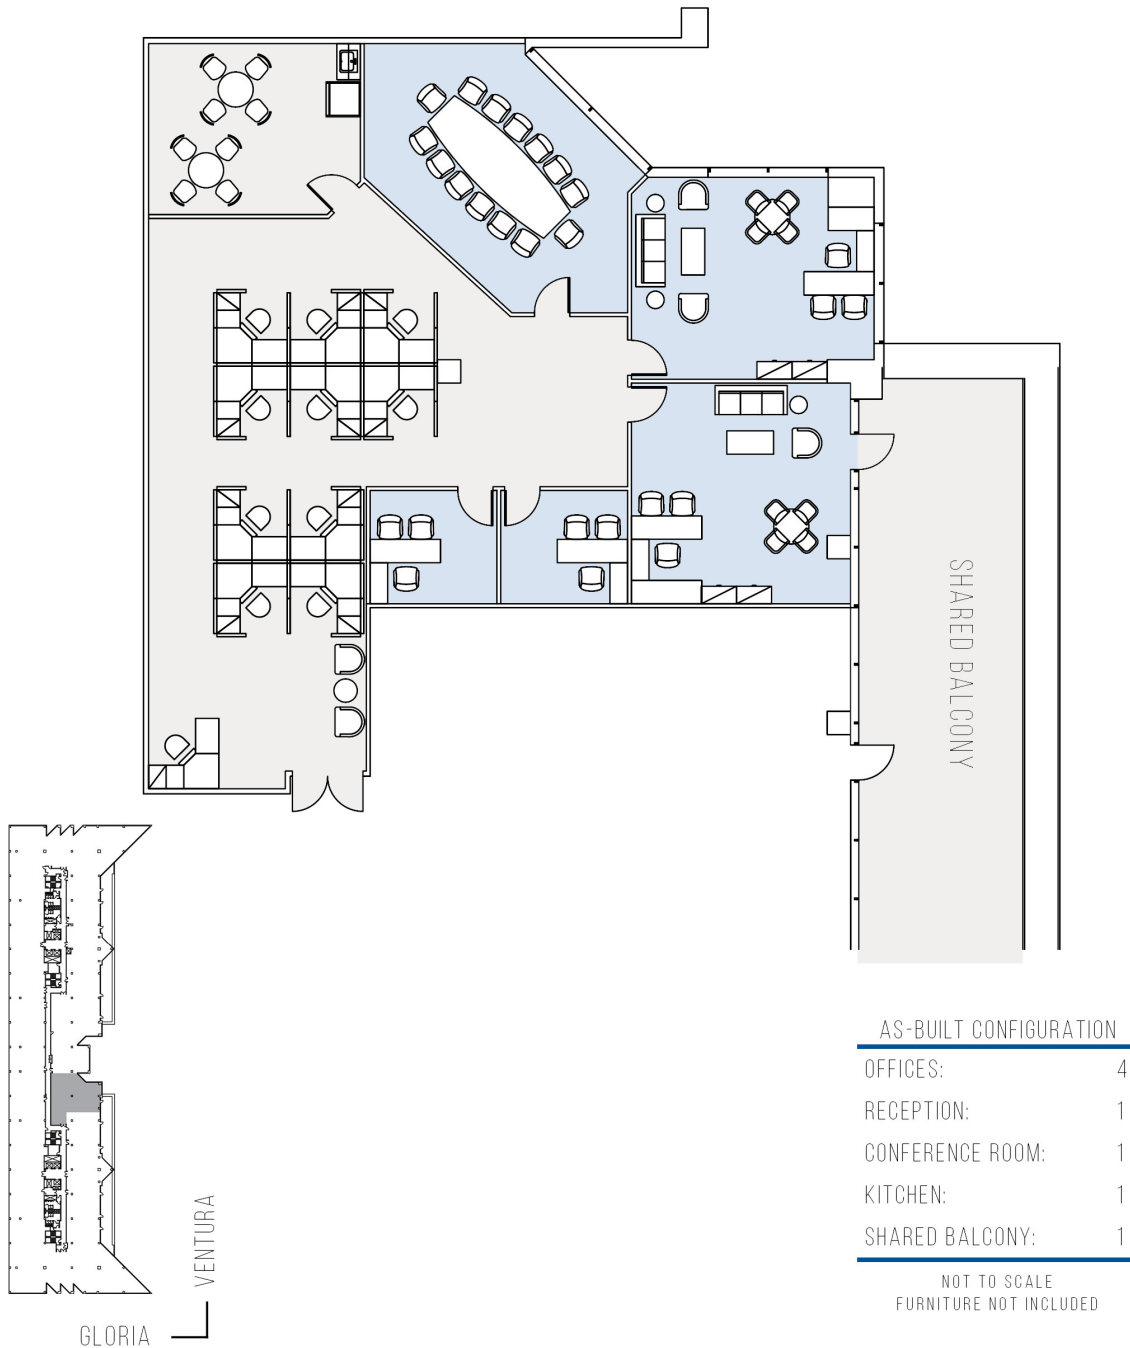

15821 VENTURA

ENCINO TERRACE

SUITE 460 | 3,767 RSF

SHERMAN OAKS/ENCINO

For more information, please contact:

310.255.7777

leasing@douglasemmett.com

**Douglas
Emmett**