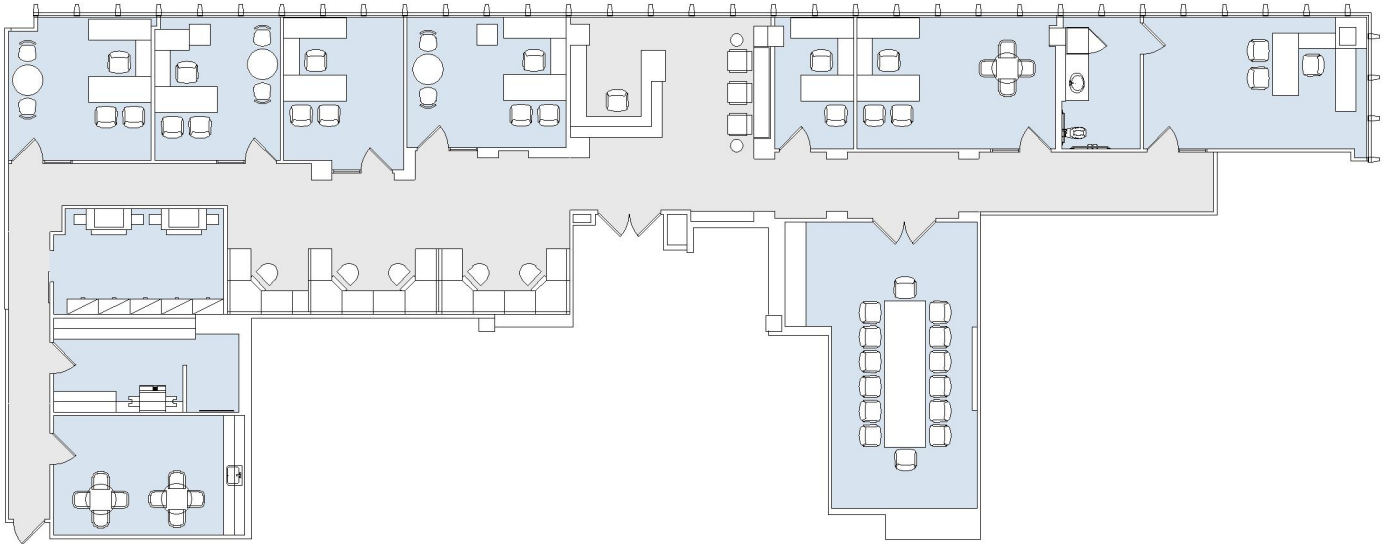

# 15910 VENTURA

ENCINO PLAZA

SUITE 1400 | 4,631 RSF

SHERMAN OAKS/ENCINO

## SUITE CONFIGURATION

OFFICES:	7
CONFERENCE ROOM:	1
RECEPTION:	1
KITCHEN:	1
IT ROOM:	1
COPY ROOM:	1
PRIVATE RESTROOM:	1

NOT TO SCALE  
FURNITURE NOT INCLUDED

For more information, please contact:

310.255.7777