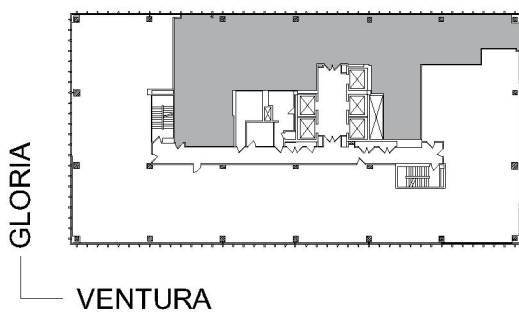

# 15910 VENTURA

ENCINO PLAZA

SUITE 1400 | 4,631 RSF

SHERMAN OAKS/ENCINO

## SUITE CONFIGURATION

OFFICES:	7
CONFERENCE ROOM:	1
RECEPTION:	1
KITCHEN:	1
IT ROOM:	1
COPY ROOM:	1
PRIVATE RESTROOM:	1

NOT TO SCALE  
FURNITURE NOT INCLUDED

For more information, please contact:

310.255.7777