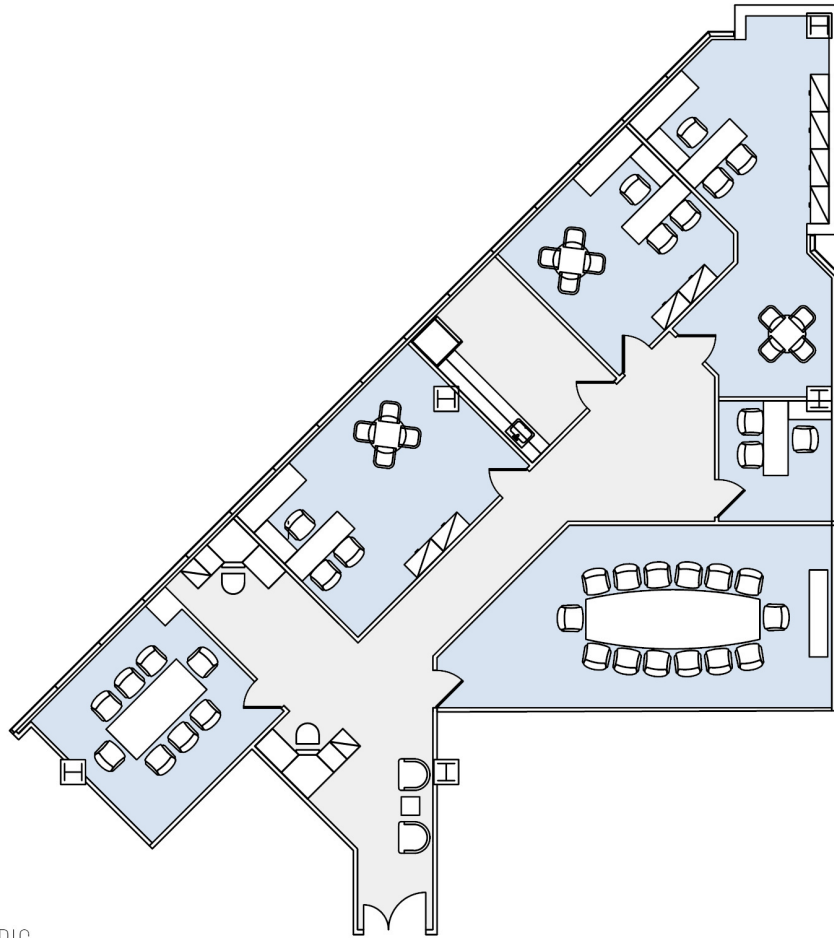

# 11845 OLYMPIC

WESTSIDE TOWERS WEST TOWER

SUITE 780 | 2,930 RSF

SAWTELLE/WEST LA

#### AS-BUILT CONFIGURATION

OFFICES:	4
CONFERENCE ROOMS:	2
RECEPTION:	1
KITCHEN:	1

NOT TO SCALE  
FURNITURE NOT INCLUDED

For more information, please contact:

310.255.7777

leasing@douglasemmett.com

**Douglas  
Emmett**