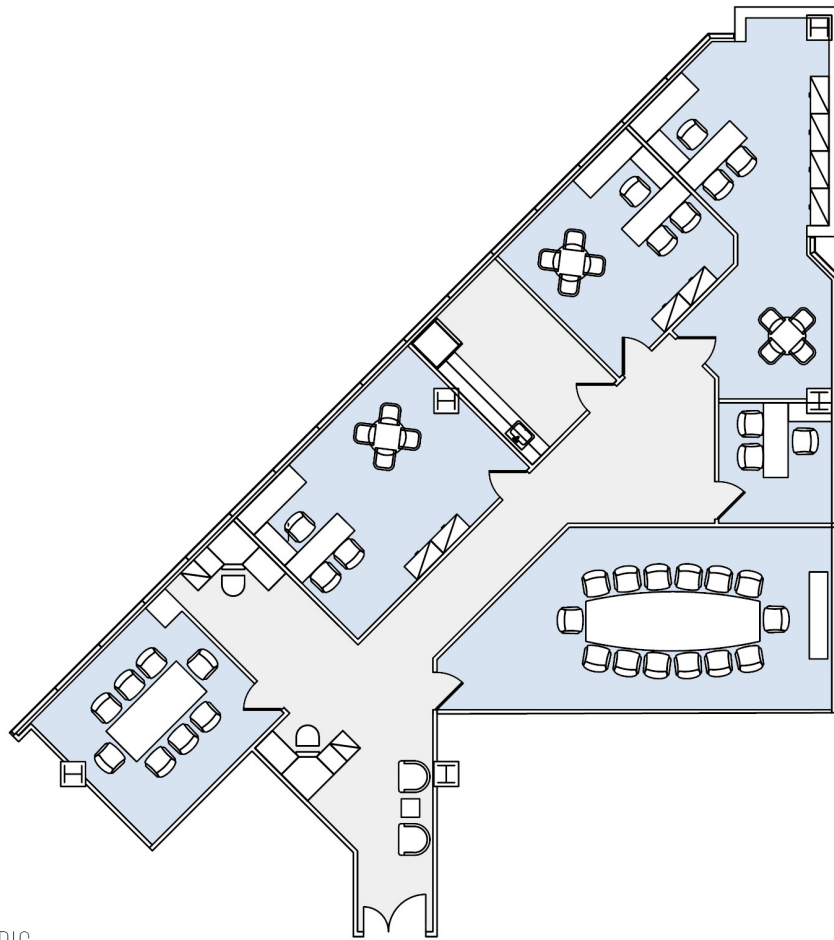

# 11845 OLYMPIC

WESTSIDE TOWERS WEST TOWER

SUITE 780 | 2,930 RSF

SAWTELLE/WEST LA

#### AS-BUILT CONFIGURATION

OFFICES:	4
CONFERENCE ROOMS:	2
RECEPTION:	1
KITCHEN:	1

NOT TO SCALE  
FURNITURE NOT INCLUDED

For more information, please contact:

310.255.7777  
leasing@douglasemmett.com

**Douglas  
Emmett**