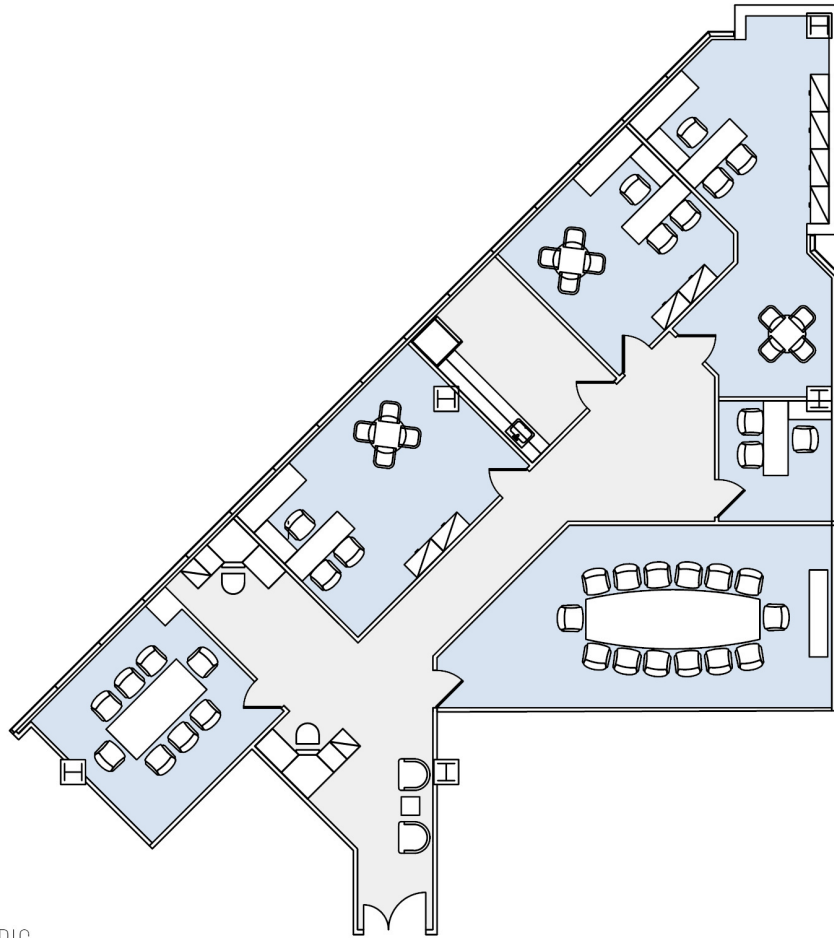

11845 OLYMPIC

WESTSIDE TOWERS WEST TOWER

SUITE 780 | 2,930 RSF

SAWTELLE/WEST LA

AS-BUILT CONFIGURATION

OFFICES:	4
CONFERENCE ROOMS:	2
RECEPTION:	1
KITCHEN:	1

NOT TO SCALE
FURNITURE NOT INCLUDED

For more information, please contact: