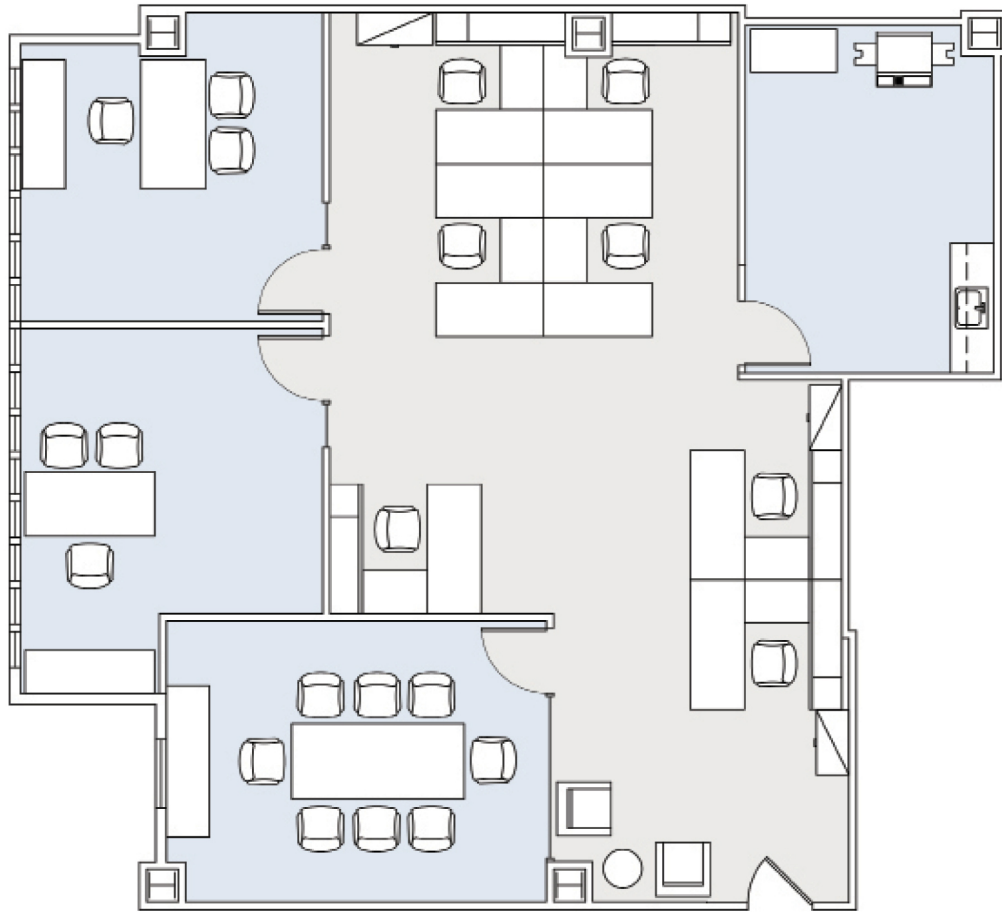

9100 WILSHIRE

9100 WILSHIRE EAST TOWER

SUITE 300 | 2,086 RSF

BEVERLY HILLS

AS-BUILT CONFIGURATION

OFFICES:	2
CONFERENCE ROOM:	1
KITCHEN:	1
RECEPTION:	1

NOT TO SCALE
FURNITURE NOT INCLUDED

For more information, please contact: