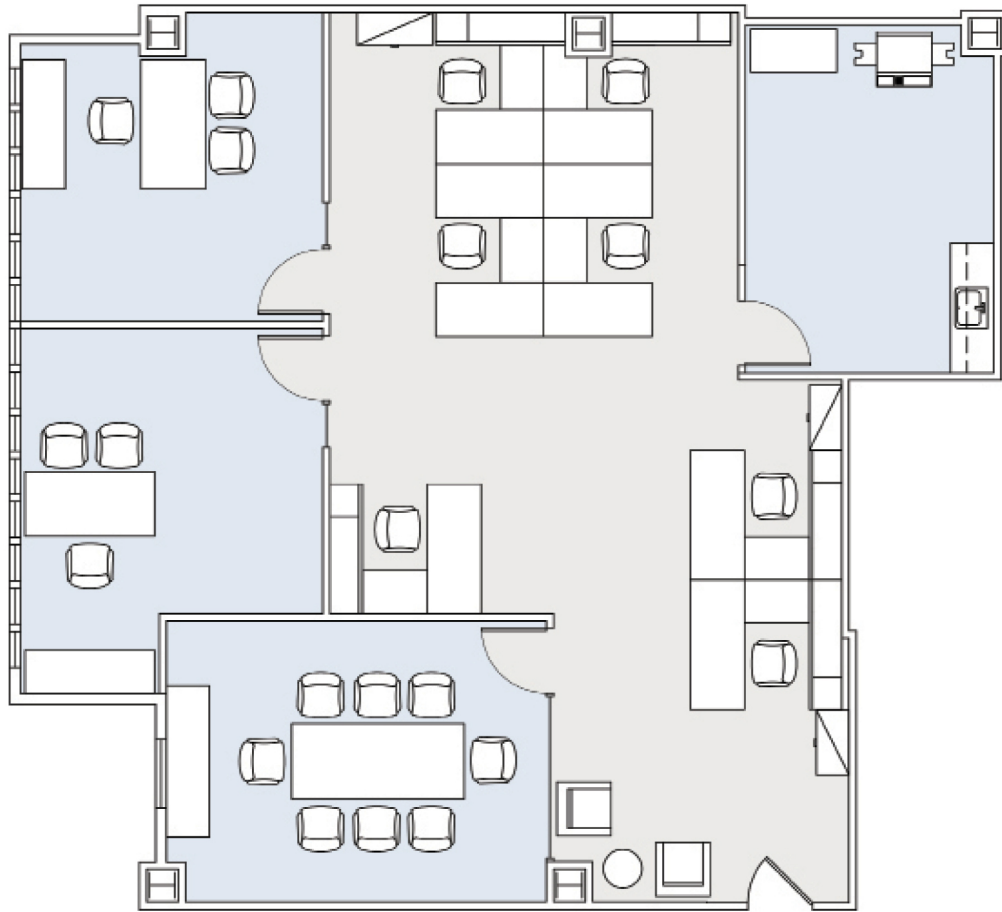

9100

9100 WILSHIRE EAST TOWER

SUITE 300 | 2,086 RSF

BEVERLY HILLS

WILSHIRE

AS-BUILT CONFIGURATION

OFFICES:	2
CONFERENCE ROOM:	1
KITCHEN:	1
RECEPTION:	1

NOT TO SCALE
FURNITURE NOT INCLUDED

For more information, please contact:

310.255.7777
leasing@douglasemmett.com

**Douglas
Emmett**