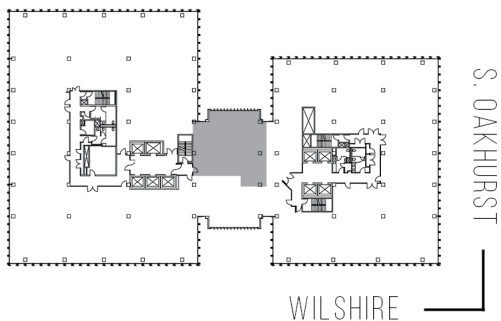

9100 WILSHIRE

9100 WILSHIRE EAST TOWER

SUITE 300 | 2,086 RSF

BEVERLY HILLS

AS-BUILT CONFIGURATION

OFFICES:	2
CONFERENCE ROOM:	1
KITCHEN:	1
RECEPTION:	1

NOT TO SCALE
FURNITURE NOT INCLUDED

For more information, please contact: