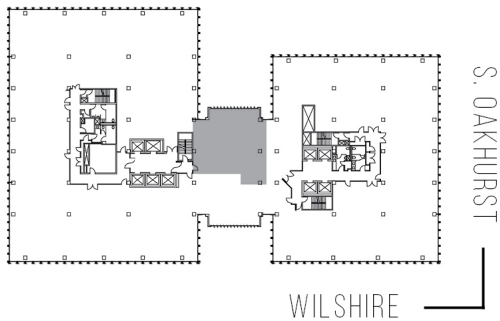

9100

9100 WILSHIRE EAST TOWER

SUITE 300 | 2,086 RSF

BEVERLY HILLS

WILSHIRE

AS-BUILT CONFIGURATION

OFFICES:	2
CONFERENCE ROOM:	1
KITCHEN:	1
RECEPTION:	1

NOT TO SCALE
FURNITURE NOT INCLUDED

For more information, please contact:

310.255.7777
leasing@douglasemmett.com

**Douglas
Emmett**