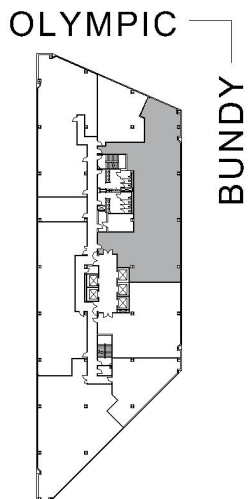

11835 OLYMPIC

WESTSIDE TOWERS EAST TOWER

SUITE 1250 | 5,022 RSF

SAWTELLE/WEST LA

AS-BUILT CONFIGURATION

OFFICES:	4
RECEPTION:	1
KITCHEN:	1
STORAGE ROOM:	1

NOT TO SCALE

FURNITURE NOT INCLUDED