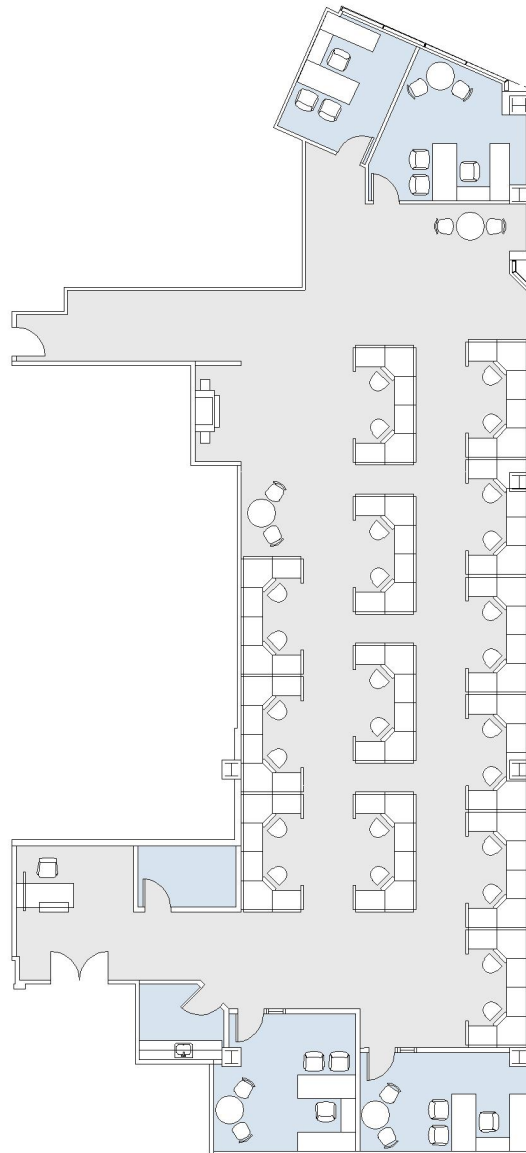

11835 OLYMPIC

WESTSIDE TOWERS EAST TOWER

SUITE 1250 | 5,022 RSF

SAWTELLE/WEST LA

AS-BUILT CONFIGURATION

OFFICES:	4
RECEPTION:	1
KITCHEN:	1
STORAGE ROOM:	1

NOT TO SCALE

FURNITURE NOT INCLUDED