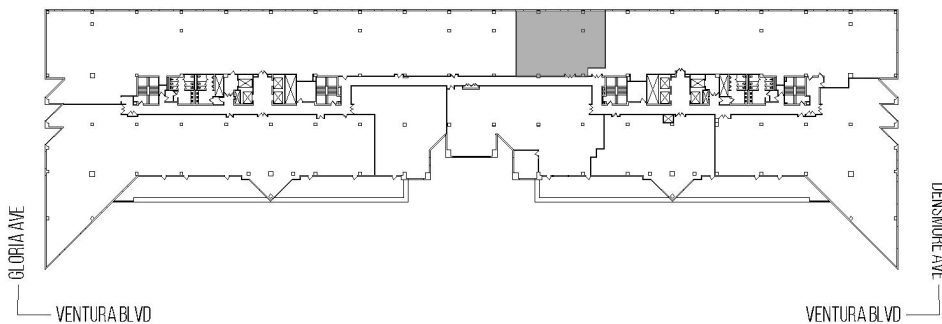

15821 VENTURA

ENCINO TERRACE

SUITE 435 | 3,313 RSF

SHERMAN OAKS/ENCINO

AS-BUILT CONFIGURATION

OFFICES:	7
CONFERENCE ROOM:	1
KITCHEN:	1

NOT TO SCALE
FURNITURE NOT INCLUDED

For more information, please contact: