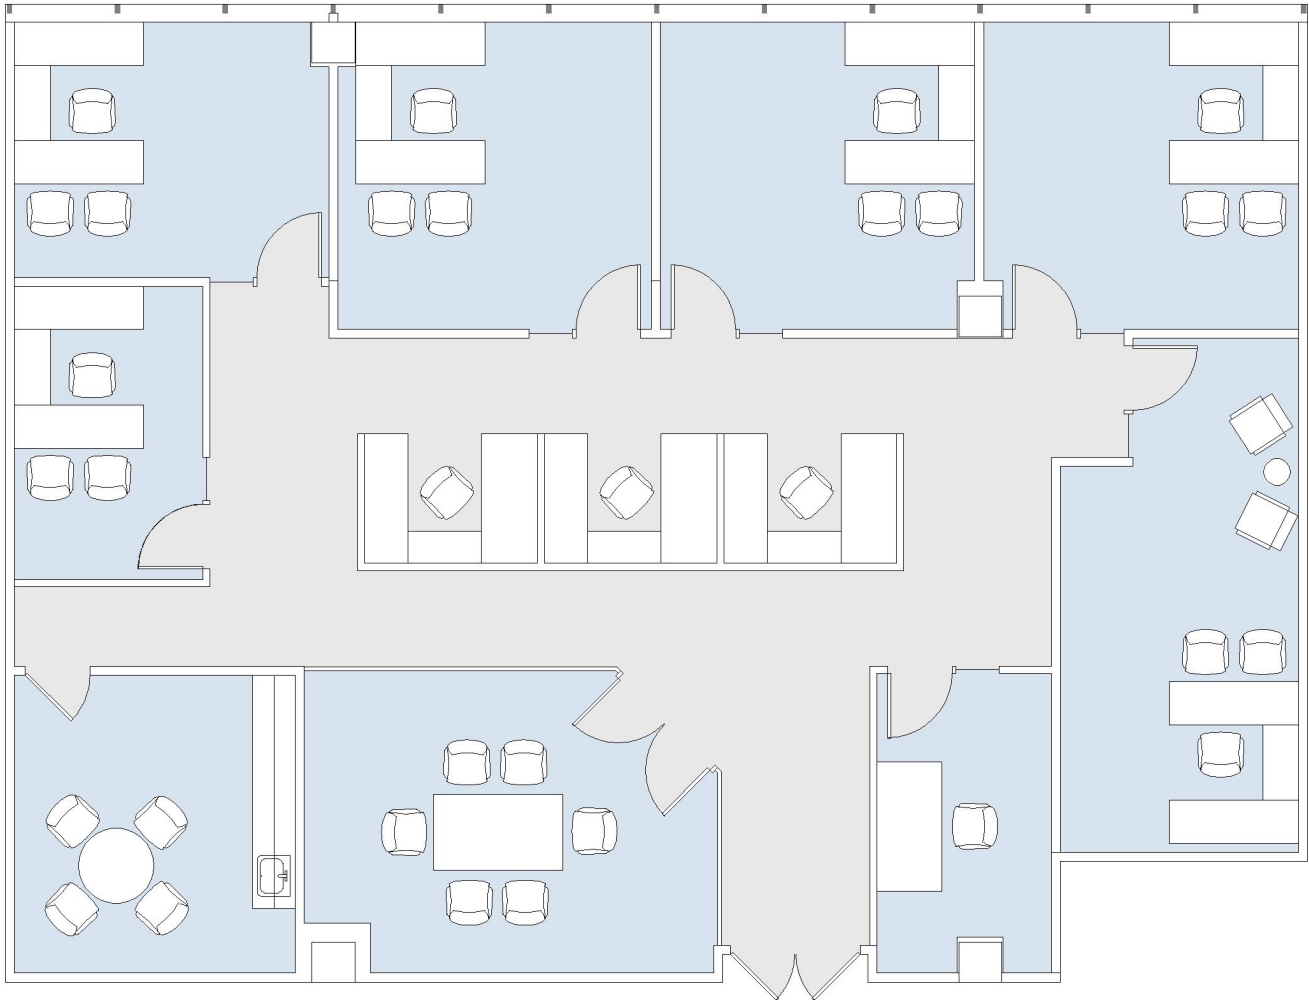

15821

ENCINO TERRACE

SUITE 435 | 3,313 RSF

SHERMAN OAKS/ENCINO

VENTURA

AS-BUILT CONFIGURATION

OFFICES:	7
CONFERENCE ROOM:	1
KITCHEN:	1

NOT TO SCALE
FURNITURE NOT INCLUDED