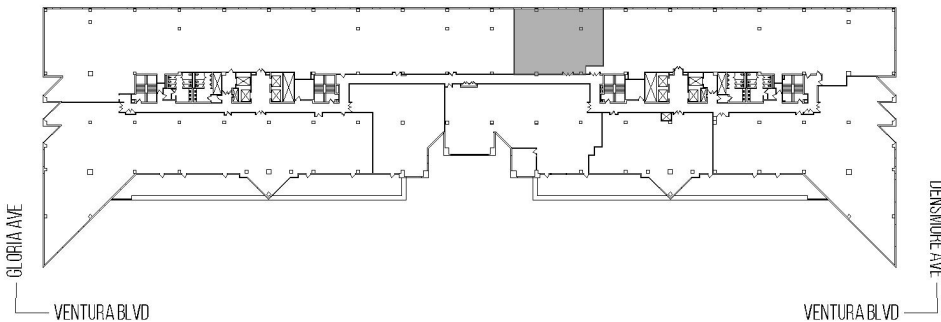

15821 VENTURA

ENCINO TERRACE

SUITE 435 | 3,313 RSF

SHERMAN OAKS/ENCINO

AS-BUILT CONFIGURATION

OFFICES:	7
CONFERENCE ROOM:	1
KITCHEN:	1

NOT TO SCALE
FURNITURE NOT INCLUDED

For more information, please contact: