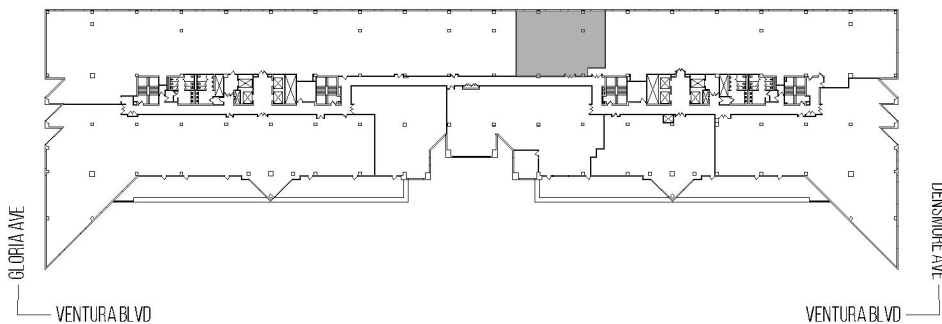

15821

ENCINO TERRACE

SUITE 435 | 3,313 RSF

SHERMAN OAKS/ENCINO

VENTURA

AS-BUILT CONFIGURATION

OFFICES:	7
CONFERENCE ROOM:	1
KITCHEN:	1

NOT TO SCALE
FURNITURE NOT INCLUDED