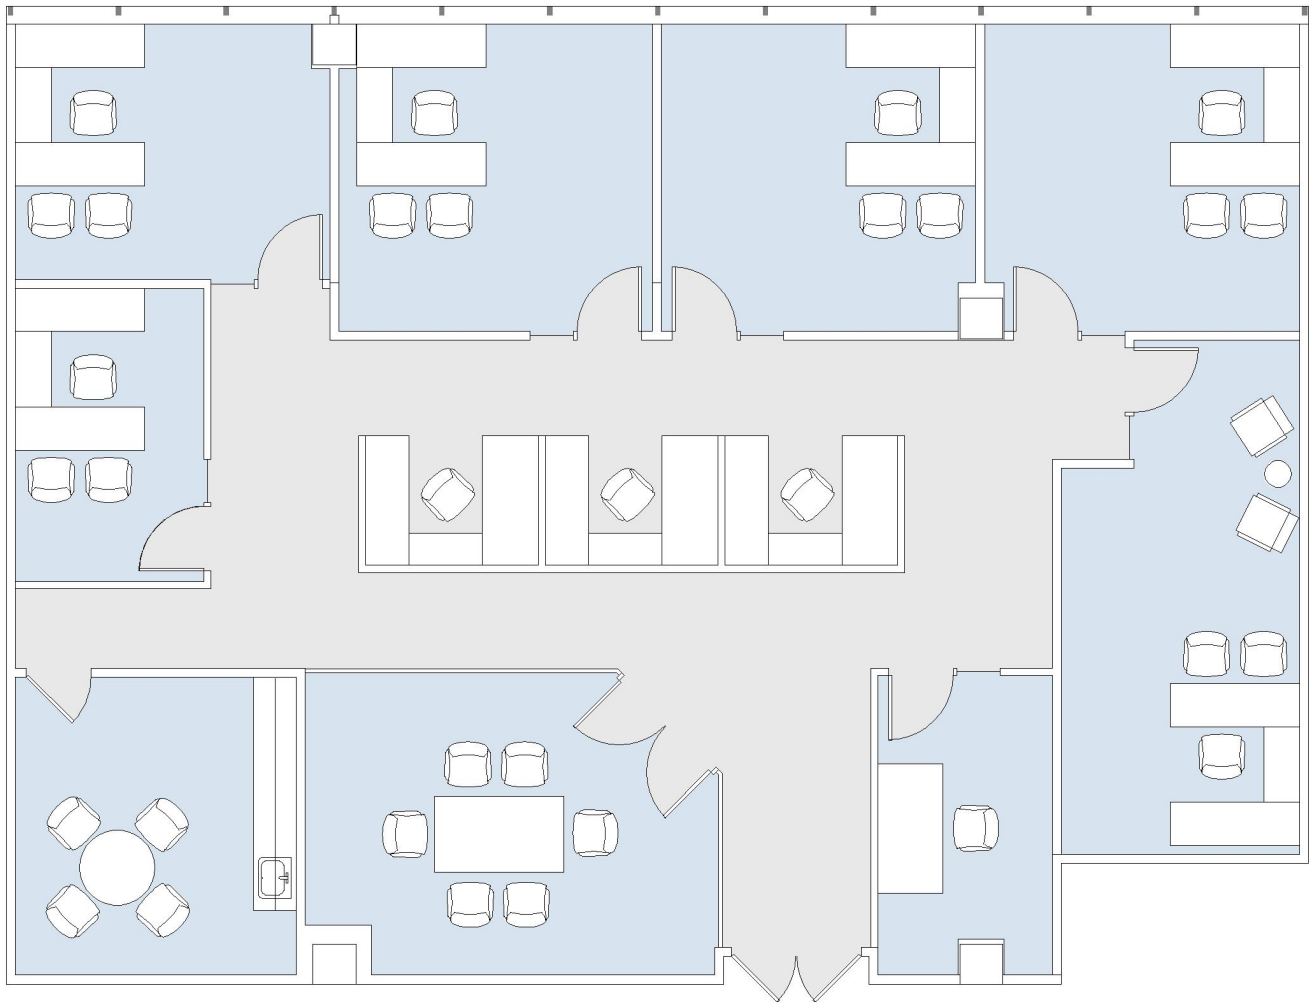

15821 VENTURA

ENCINO TERRACE

SUITE 435 | 3,313 RSF

SHERMAN OAKS/ENCINO

AS-BUILT CONFIGURATION

OFFICES:	7
CONFERENCE ROOM:	1
KITCHEN:	1

NOT TO SCALE
FURNITURE NOT INCLUDED

For more information, please contact: