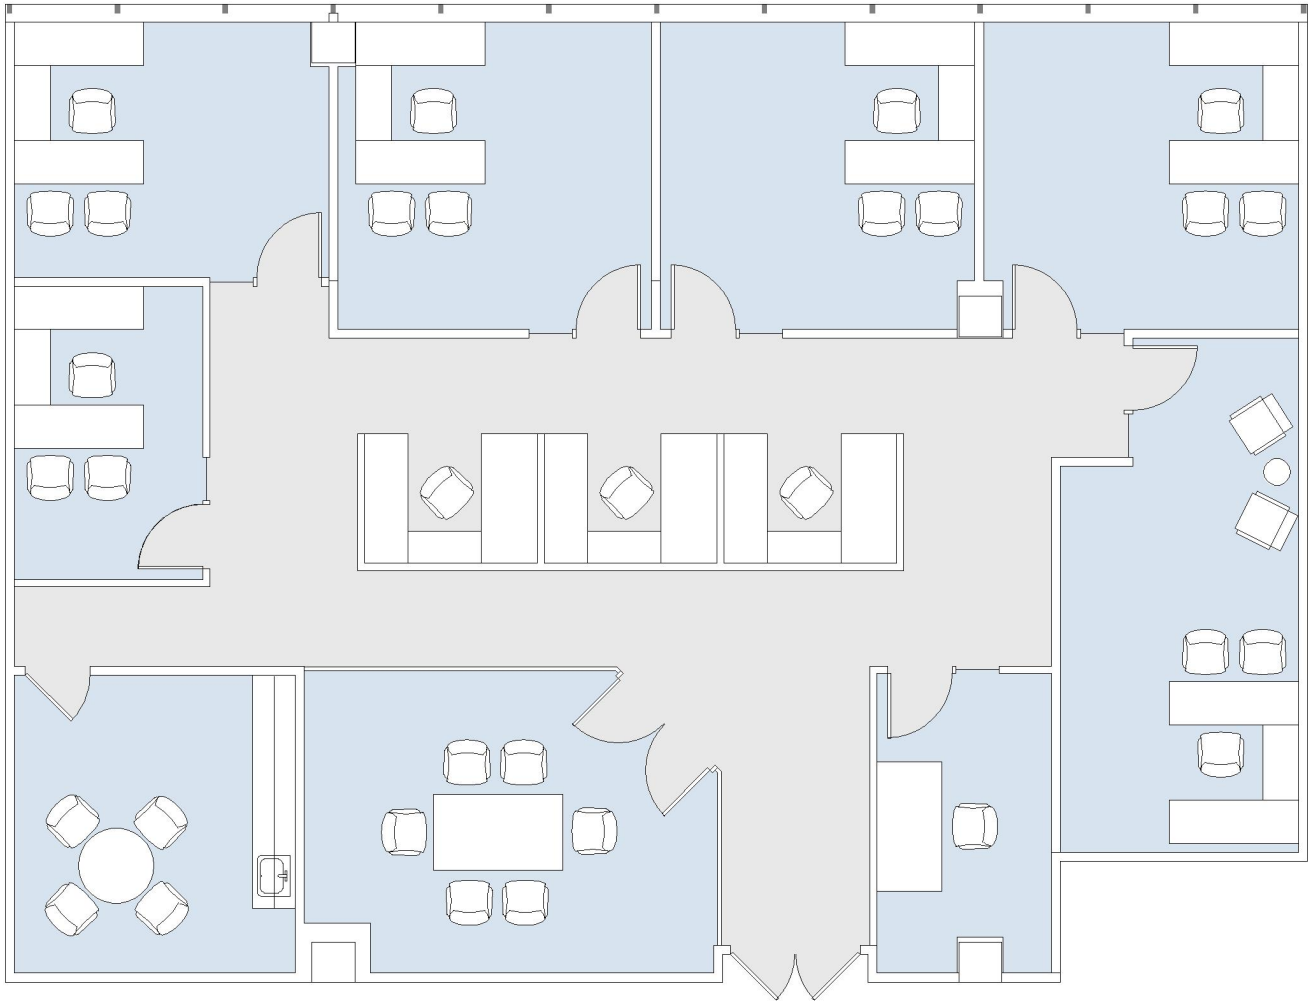

15821 VENTURA

ENCINO TERRACE

SUITE 435 | 3,313 RSF

SHERMAN OAKS/ENCINO

AS-BUILT CONFIGURATION

OFFICES:	7
CONFERENCE ROOM:	1
KITCHEN:	1

NOT TO SCALE
FURNITURE NOT INCLUDED

For more information, please contact: