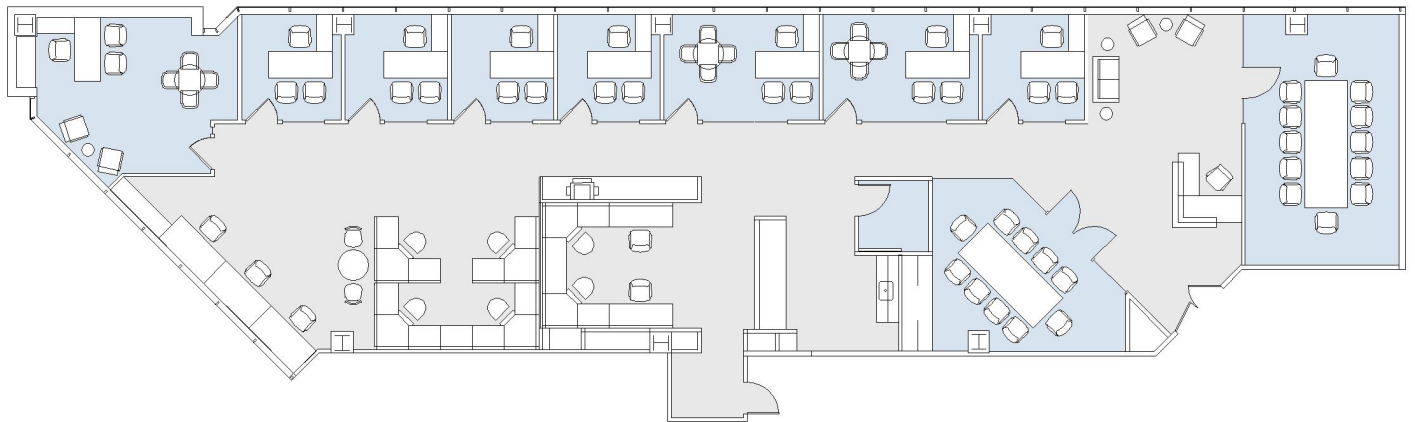

# 11845 OLYMPIC

WESTSIDE TOWERS WEST TOWER

SUITE 850 | 4,837 RSF

SAWTELLE/WEST LA

## AS-BUILT CONFIGURATION

OFFICES:	8
CONFERENCE ROOM:	2
RECEPTION:	1
KITCHEN:	1

NOT TO SCALE  
FURNITURE NOT INCLUDED

For more information, please contact:

310.255.7777

leasing@douglasemmett.com

**Douglas  
Emmett**