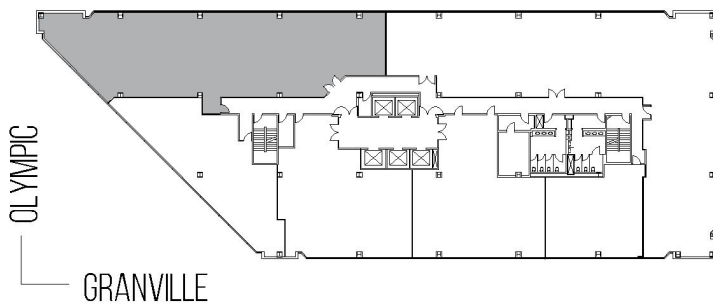

# 11845 OLYMPIC

WESTSIDE TOWERS WEST TOWER

SUITE 850 | 4,837 RSF

SAWTELLE/WEST LA

#### AS-BUILT CONFIGURATION

OFFICES:	8
CONFERENCE ROOM:	2
RECEPTION:	1
KITCHEN:	1

NOT TO SCALE  
FURNITURE NOT INCLUDED

For more information, please contact:

310.255.7777

leasing@douglasemmett.com

**Douglas  
Emmett**