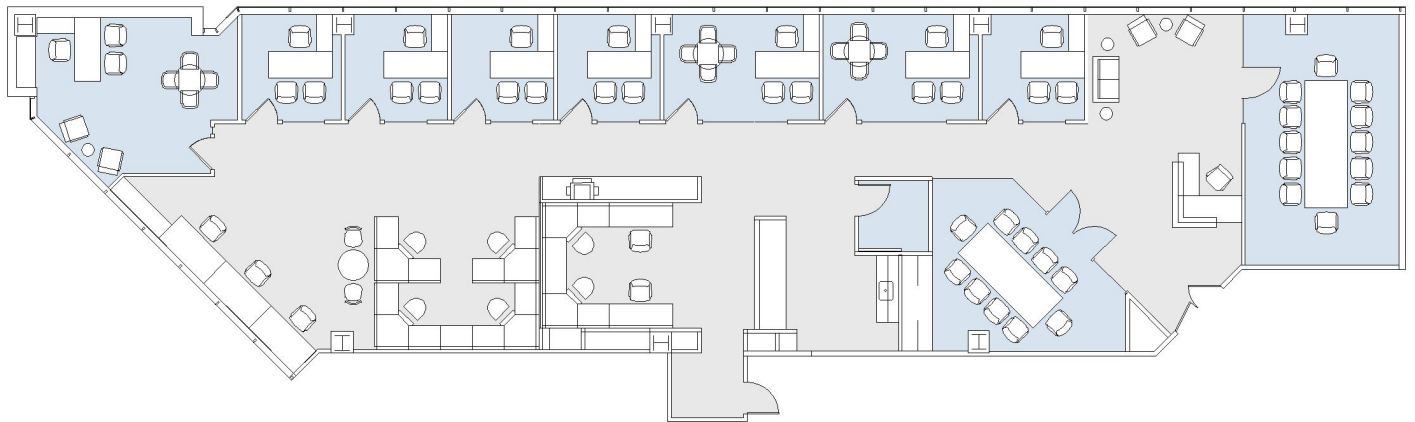

# 11845 OLYMPIC

WESTSIDE TOWERS WEST TOWER

SUITE 850 | 4,837 RSF

SAWTELLE/WEST LA

#### AS-BUILT CONFIGURATION

OFFICES:	8
CONFERENCE ROOM:	2
RECEPTION:	1
KITCHEN:	1

NOT TO SCALE  
FURNITURE NOT INCLUDED

For more information, please contact:

310.255.7777

leasing@douglasemmett.com

**Douglas  
Emmett**