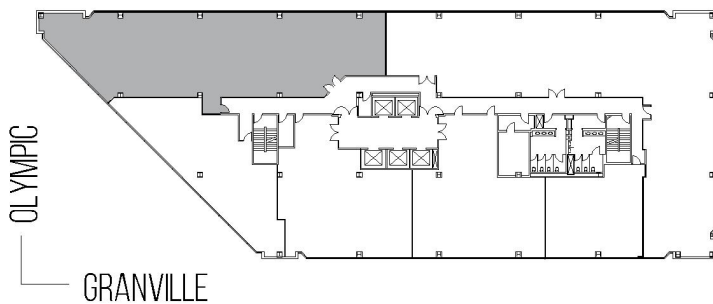

# 11845 OLYMPIC

WESTSIDE TOWERS WEST TOWER

SUITE 850 | 4,837 RSF

SAWTELLE/WEST LA

## AS-BUILT CONFIGURATION

OFFICES:	8
CONFERENCE ROOM:	2
RECEPTION:	1
KITCHEN:	1

NOT TO SCALE  
FURNITURE NOT INCLUDED

For more information, please contact:

310.255.7777

leasing@douglasemmett.com

**Douglas  
Emmett**