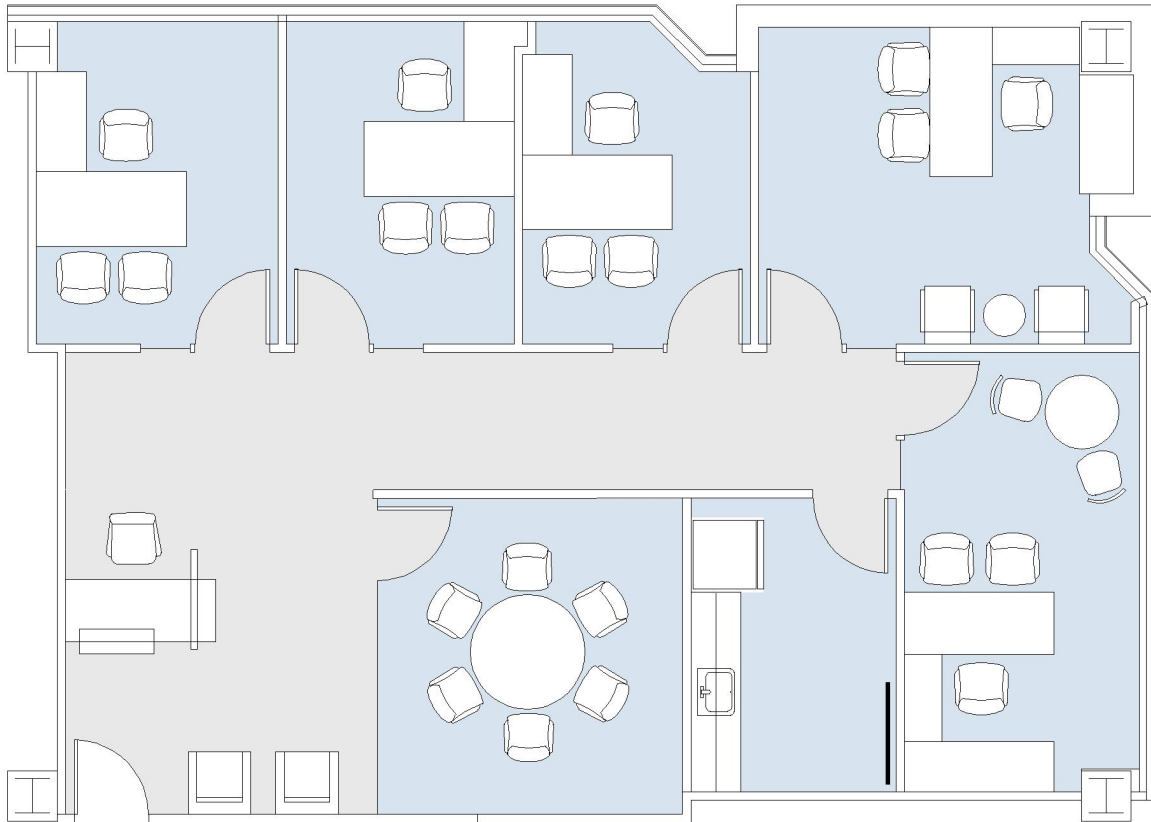

11845 OLYMPIC

WESTSIDE TOWERS WEST TOWER

SUITE 905 | 1,709 RSF

SAWTELLE/WEST LA

OLYMPIC

GRANVILLE

SUITE CONFIGURATION

OFFICES:	5
CONFERENCE ROOM:	1
RECEPTION:	1
KITCHEN:	1