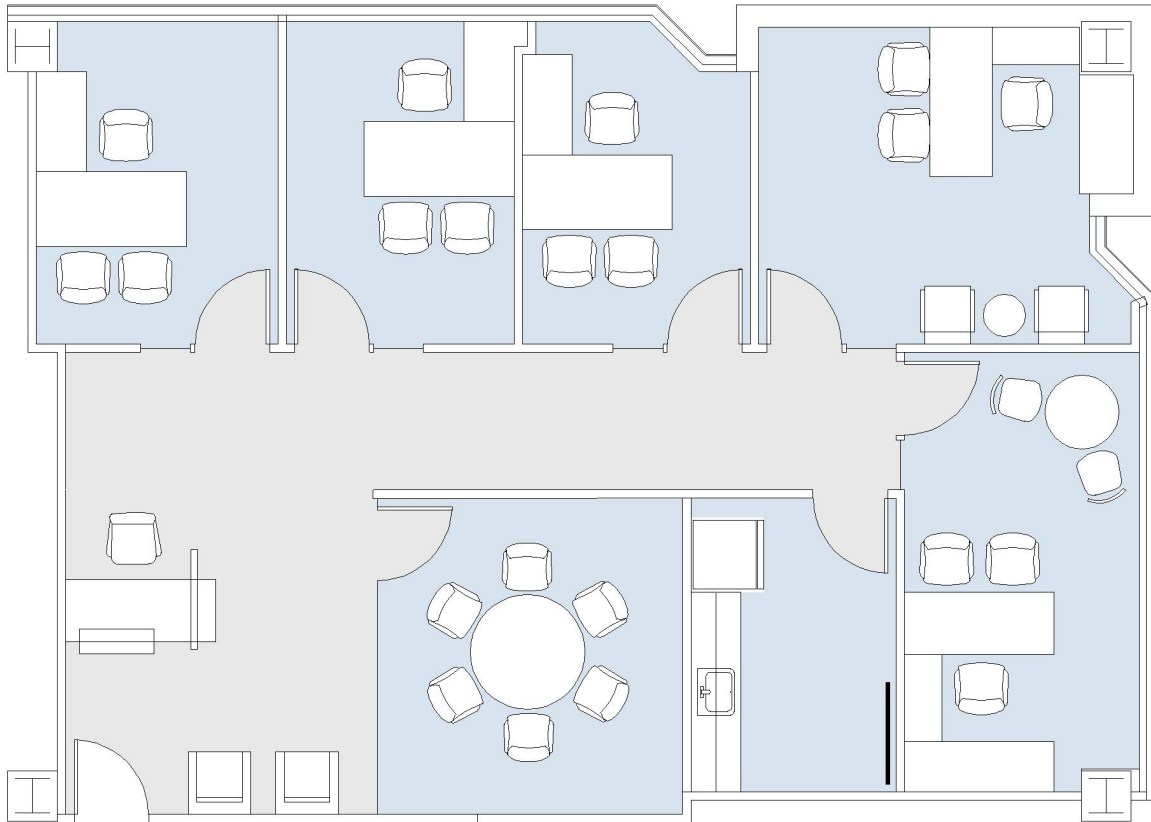

11845 OLYMPIC

WESTSIDE TOWERS WEST TOWER

SUITE 905 | 1,709 RSF

SAWTELLE/WEST LA

SUITE CONFIGURATION

OFFICES:	5
CONFERENCE ROOM:	1
RECEPTION:	1
KITCHEN:	1

NOT TO SCALE

FURNITURE NOT INCLUDED