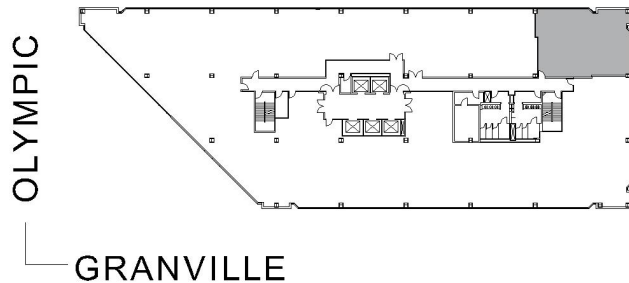

11845 OLYMPIC

WESTSIDE TOWERS WEST TOWER

SUITE 905 | 1,709 RSF

SAWTELLE/WEST LA

OLYMPIC

GRANVILLE

SUITE CONFIGURATION

OFFICES:	5
CONFERENCE ROOM:	1
RECEPTION:	1
KITCHEN:	1