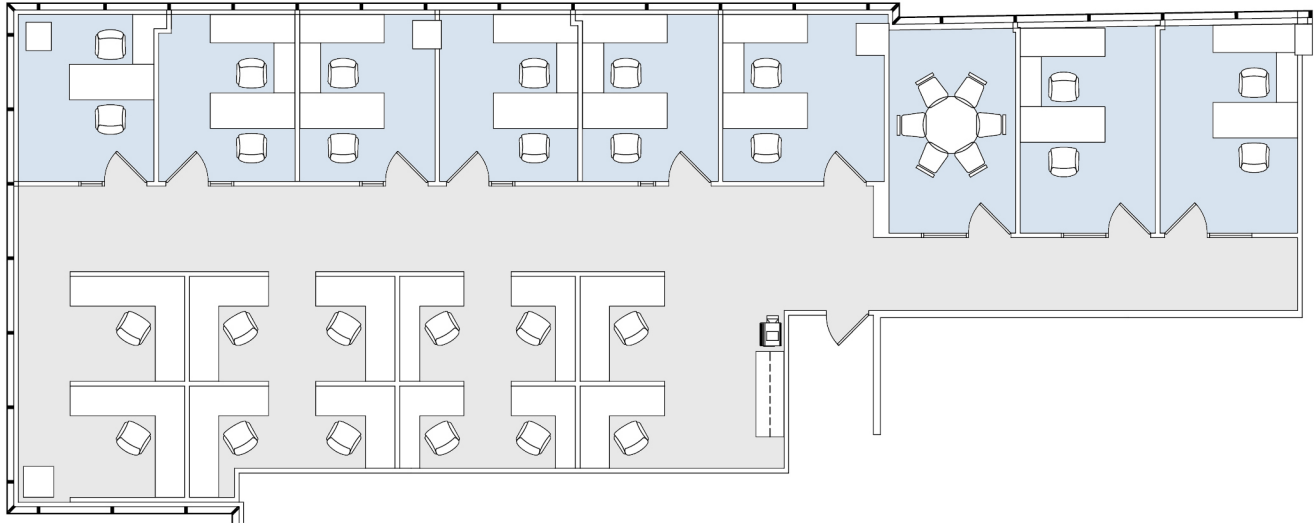

16501 VENTURA

SUITE 215 | 3,322 RSF
SHERMAN OAKS/ENCINO

AS-BUILT CONFIGURATION

OFFICES:	8
CONFERENCE ROOM:	1
WORK STATIONS:	12

ADJUSTED FOR SOCIAL DISTANCING
NOT TO SCALE
FURNITURE NOT INCLUDED

For more information, please contact: