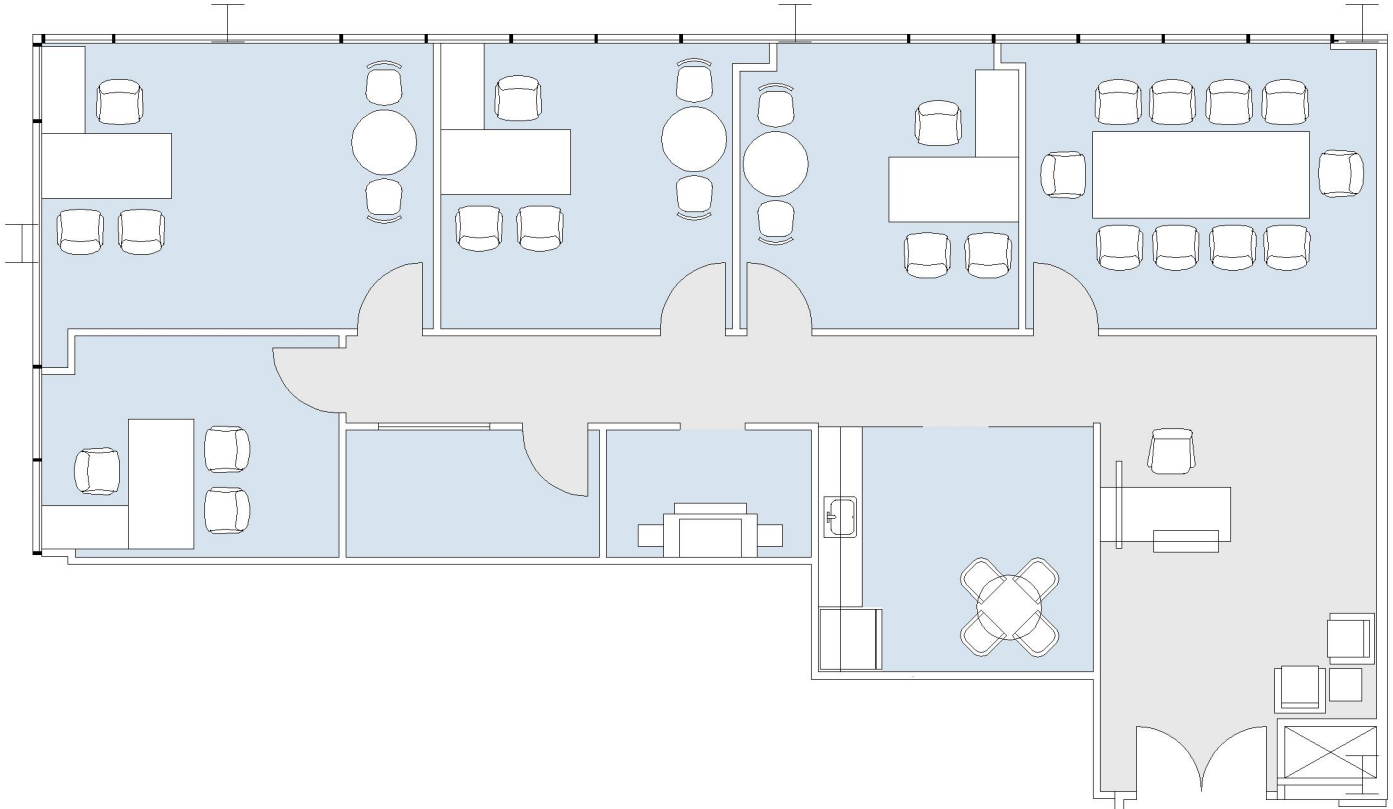

# 8383 WILSHIRE

SUITE 208 | 2,028 RSF  
BEVERLY HILLS

#### AS-BUILT CONFIGURATION

OFFICES:	4
CONFERENCE ROOM:	1
RECEPTION:	1
KITCHEN:	1
IT / COPY ROOM:	1
STORAGE ROOM:	1

NOT TO SCALE  
FURNITURE NOT INCLUDED

For more information, please contact:

310.255.7777  
leasing@douglasemmett.com