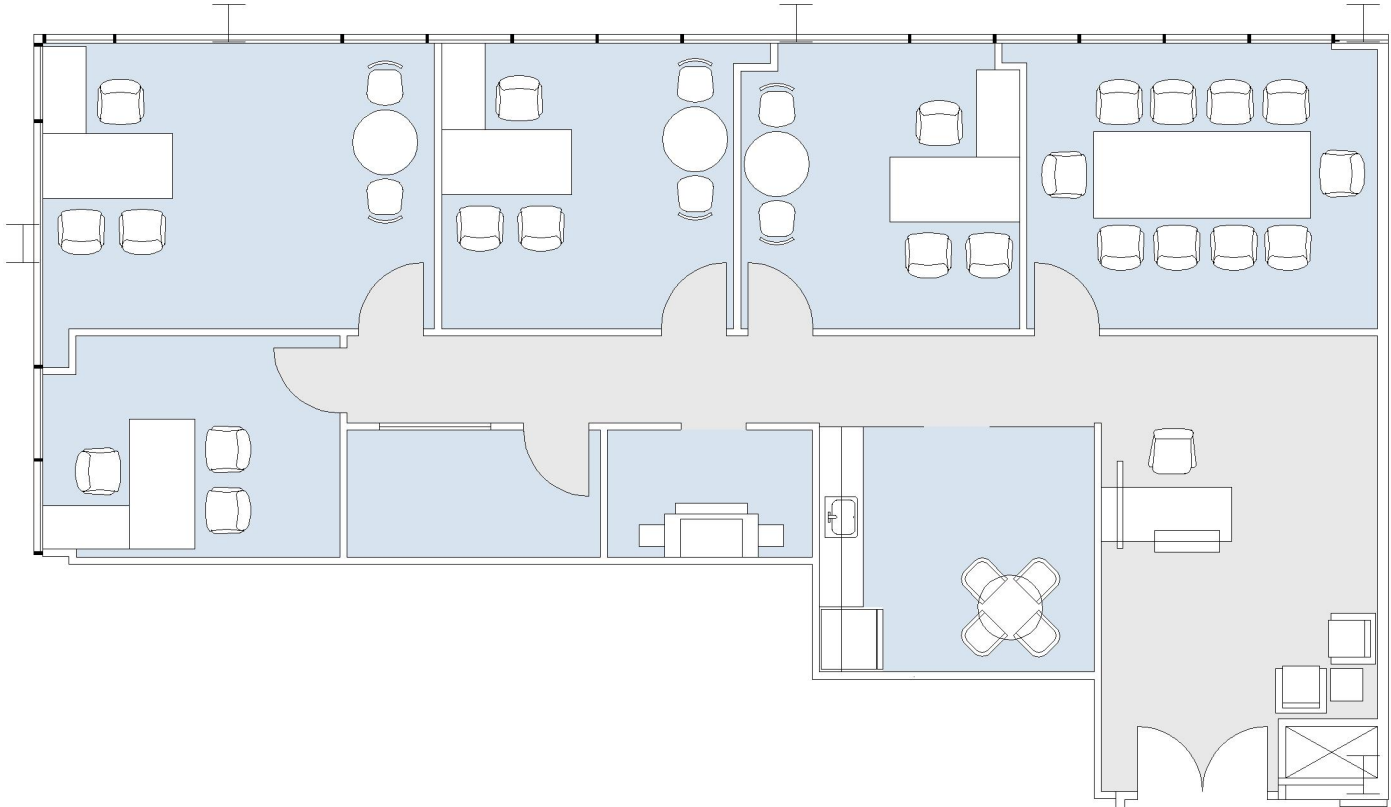

8383

SUITE 208 | 2,028 RSF

BEVERLY HILLS

WILSHIRE

AS-BUILT CONFIGURATION

OFFICES:	4
CONFERENCE ROOM:	1
RECEPTION:	1
KITCHEN:	1
IT / COPY ROOM:	1
STORAGE ROOM:	1

NOT TO SCALE

FURNITURE NOT INCLUDED