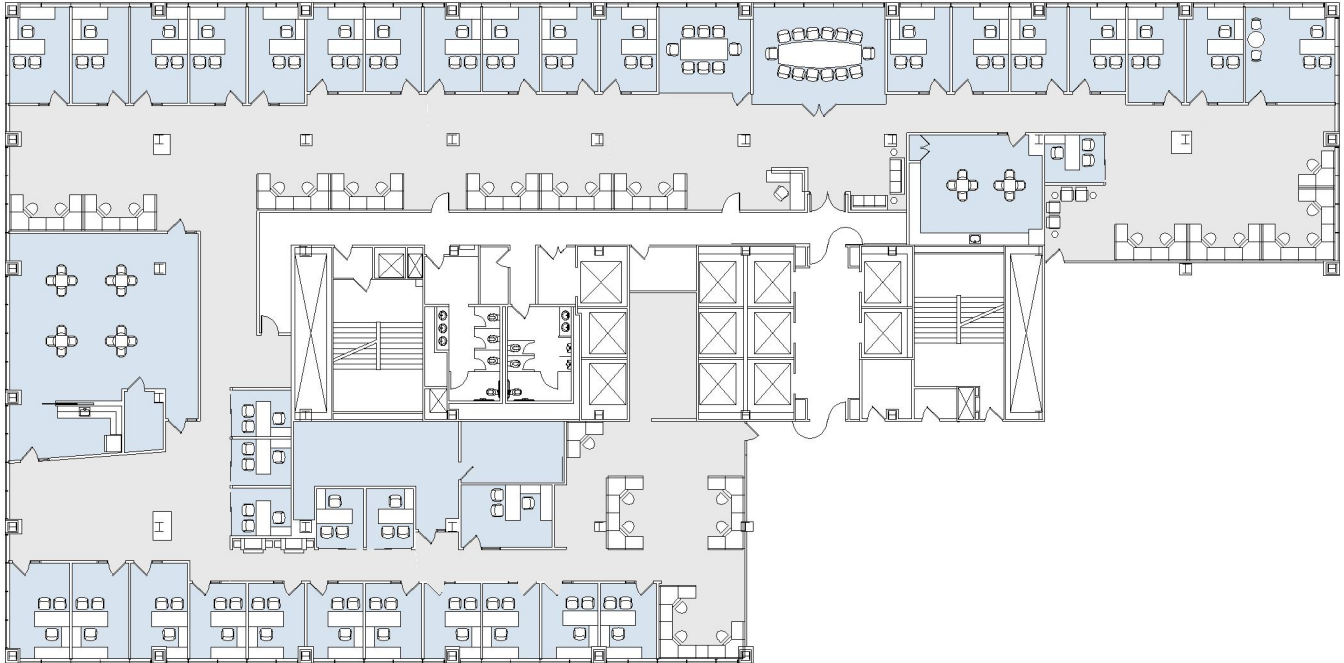

10960 WILSHIRE

SUITE 700 | 19,434 RSF

WESTWOOD

SUITE CONFIGURATION

OFFICES:	36
CONFERENCE ROOM:	2
RECEPTION:	1
KITCHEN:	2
IT ROOM:	1
STORAGE:	2

NOT TO SCALE

FURNITURE NOT INCLUDED

For more information, please contact: