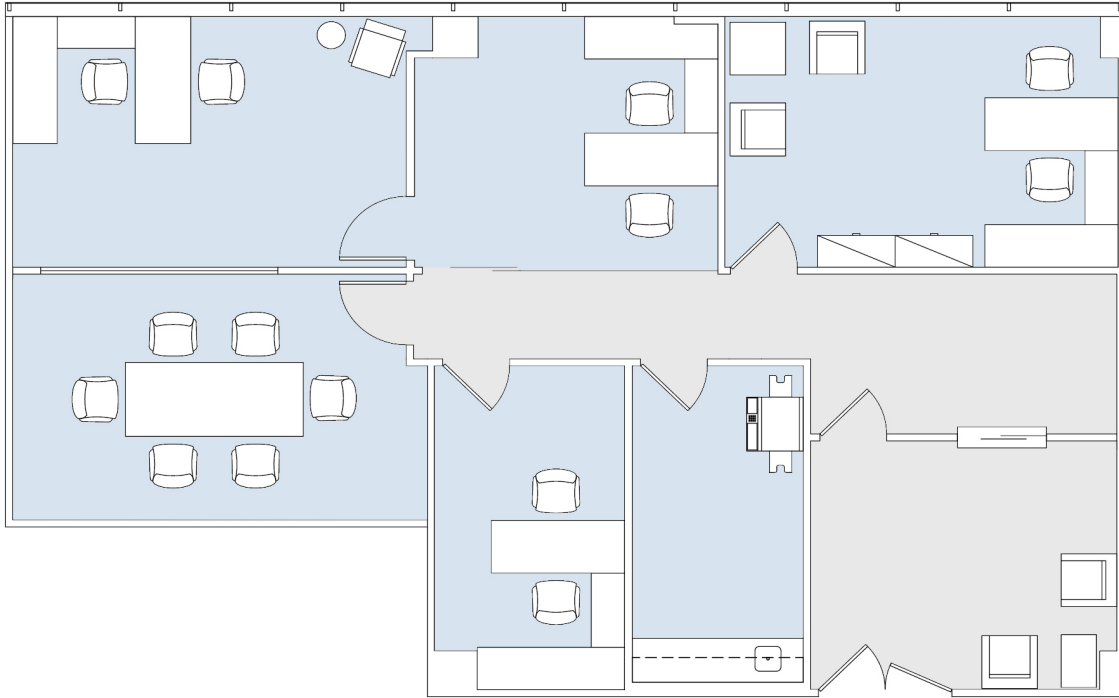

11845 OLYMPIC

WESTSIDE TOWERS WEST TOWER

SUITE 625 | 1,803 RSF

SAWTELLE/WEST LA

AS-BUILT CONFIGURATION

OFFICES:	4
CONFERENCE ROOM:	1
RECEPTION:	1
KITCHEN:	1

ADJUSTED FOR SOCIAL DISTANCING
NOT TO SCALE
FURNITURE NOT INCLUDED