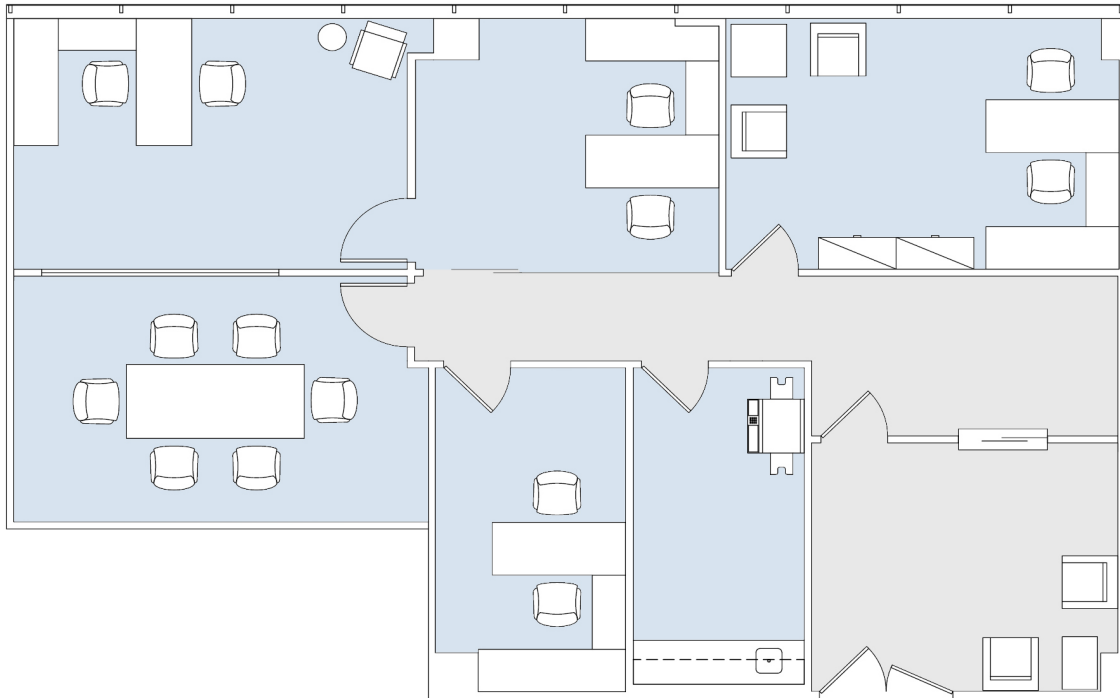

11845 OLYMPIC

WESTSIDE TOWERS WEST TOWER

SUITE 625 | 1,803 RSF

SAWTELLE/WEST LA

AS-BUILT CONFIGURATION

OFFICES:	4
CONFERENCE ROOM:	1
RECEPTION:	1
KITCHEN:	1

ADJUSTED FOR SOCIAL DISTANCING
NOT TO SCALE
FURNITURE NOT INCLUDED