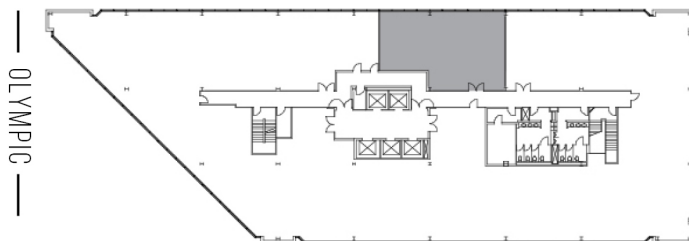

11845 OLYMPIC

WESTSIDE TOWERS WEST TOWER

SUITE 625 | 1,803 RSF

SAWTELLE/WEST LA

AS-BUILT CONFIGURATION

OFFICES:	4
CONFERENCE ROOM:	1
RECEPTION:	1
KITCHEN:	1

ADJUSTED FOR SOCIAL DISTANCING
NOT TO SCALE
FURNITURE NOT INCLUDED