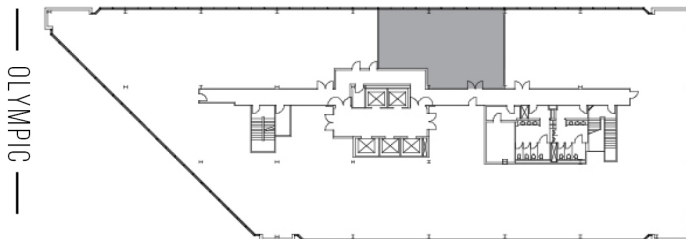

11845 OLYMPIC

WESTSIDE TOWERS WEST TOWER

SUITE 625 | 1,803 RSF

SAWTELLE/WEST LA

AS-BUILT CONFIGURATION

OFFICES:	4
CONFERENCE ROOM:	1
RECEPTION:	1
KITCHEN:	1

ADJUSTED FOR SOCIAL DISTANCING
NOT TO SCALE
FURNITURE NOT INCLUDED