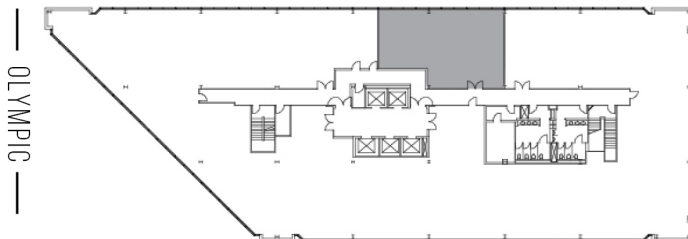

11845 OLYMPIC

WESTSIDE TOWERS WEST TOWER

SUITE 625 | 1,803 RSF

SAWTELLE/WEST LA

AS-BUILT CONFIGURATION

OFFICES:	4
CONFERENCE ROOM:	1
RECEPTION:	1
KITCHEN:	1

ADJUSTED FOR SOCIAL DISTANCING
NOT TO SCALE
FURNITURE NOT INCLUDED