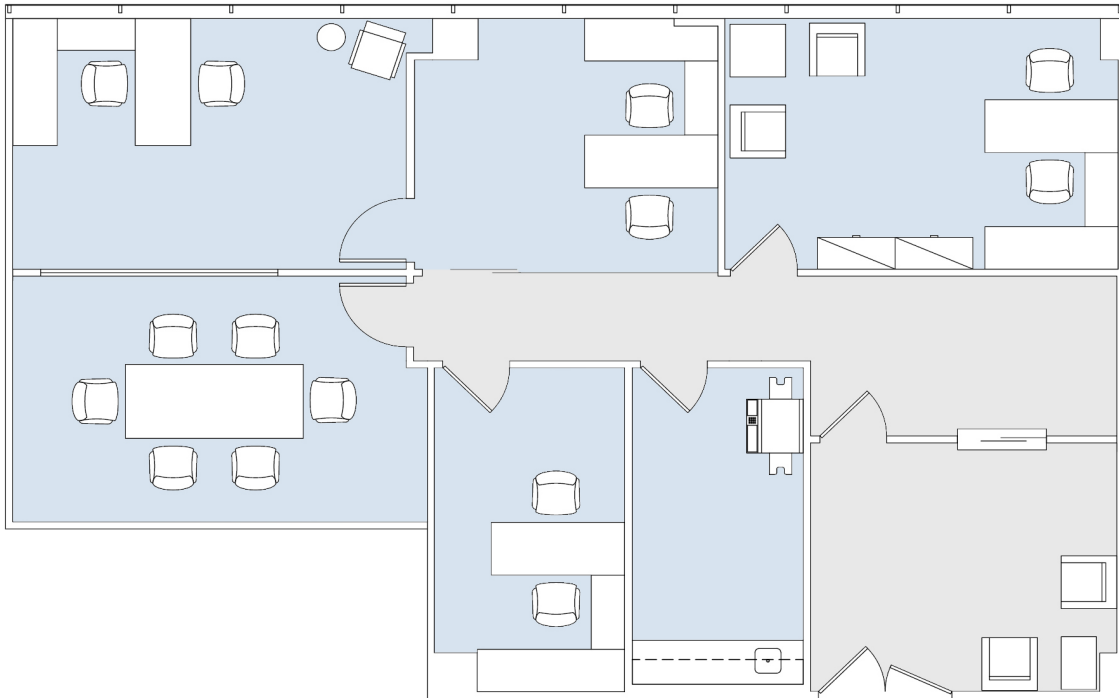

11845 OLYMPIC

WESTSIDE TOWERS WEST TOWER

SUITE 625 | 1,803 RSF

SAWTELLE/WEST LA

AS-BUILT CONFIGURATION

OFFICES:	4
CONFERENCE ROOM:	1
RECEPTION:	1
KITCHEN:	1

ADJUSTED FOR SOCIAL DISTANCING
NOT TO SCALE
FURNITURE NOT INCLUDED