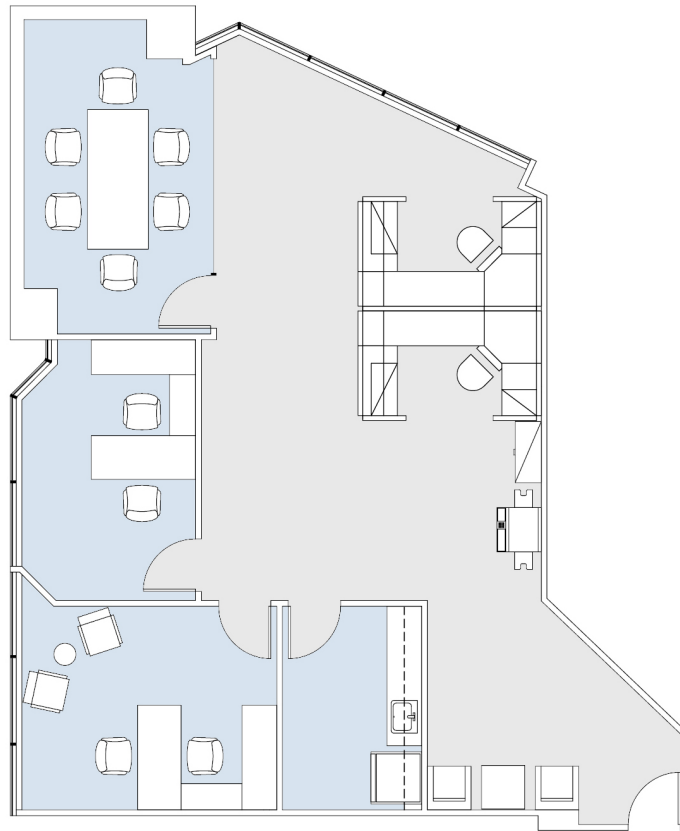

11835 OLYMPIC

WESTSIDE TOWERS EAST TOWER

SUITE 435 | 1,707 RSF

SAWTELLE/WEST LA

AS-BUILT CONFIGURATION

OFFICES:	2
CONFERENCE ROOM:	1
RECEPTION AREA:	1
KITCHEN:	1

ADJUSTED FOR SOCIAL DISTANCING
NOT TO SCALE
FURNITURE NOT INCLUDED