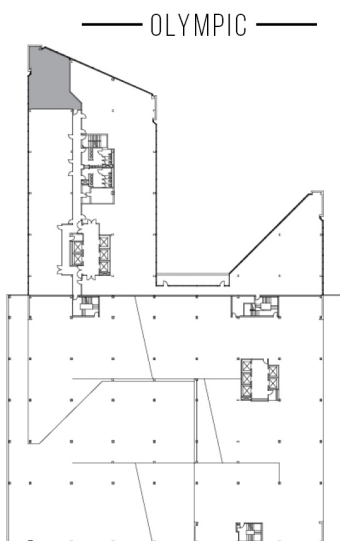

11835 OLYMPIC

WESTSIDE TOWERS EAST TOWER

SUITE 435 | 1,707 RSF

SAWTELLE/WEST LA

AS-BUILT CONFIGURATION

OFFICES:	2
CONFERENCE ROOM:	1
RECEPTION AREA:	1
KITCHEN:	1

ADJUSTED FOR SOCIAL DISTANCING
NOT TO SCALE
FURNITURE NOT INCLUDED