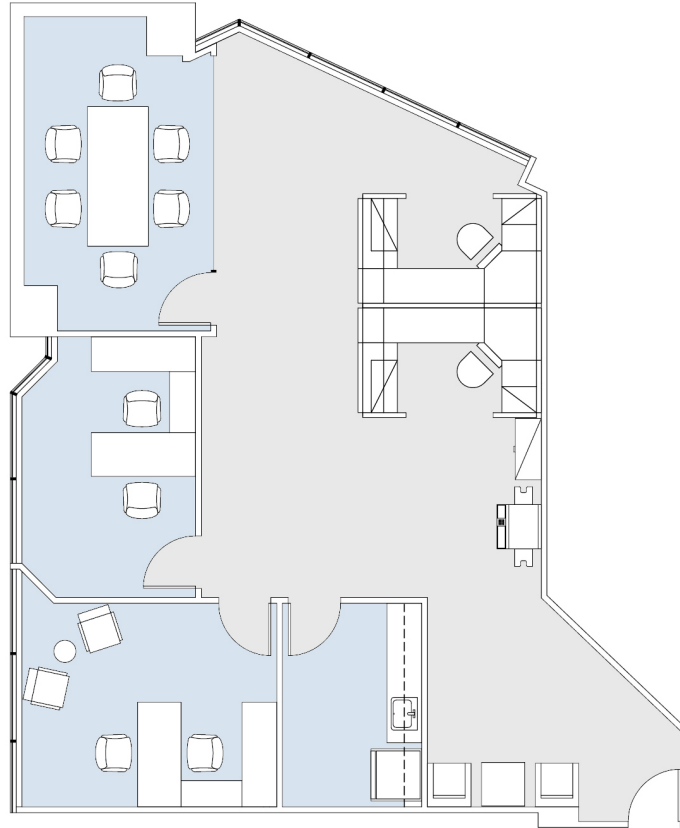

11835 OLYMPIC

WESTSIDE TOWERS EAST TOWER

SUITE 435 | 1,707 RSF

SAWTELLE/WEST LA

AS-BUILT CONFIGURATION

OFFICES:	2
CONFERENCE ROOM:	1
RECEPTION AREA:	1
KITCHEN:	1

ADJUSTED FOR SOCIAL DISTANCING
NOT TO SCALE
FURNITURE NOT INCLUDED