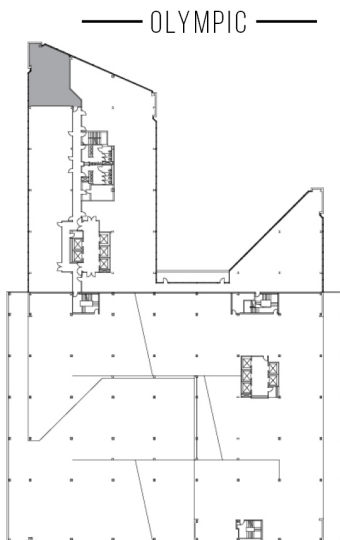

11835 OLYMPIC

WESTSIDE TOWERS EAST TOWER

SUITE 435 | 1,707 RSF

SAWTELLE/WEST LA

AS-BUILT CONFIGURATION

OFFICES:	2
CONFERENCE ROOM:	1
RECEPTION AREA:	1
KITCHEN:	1

ADJUSTED FOR SOCIAL DISTANCING
NOT TO SCALE
FURNITURE NOT INCLUDED