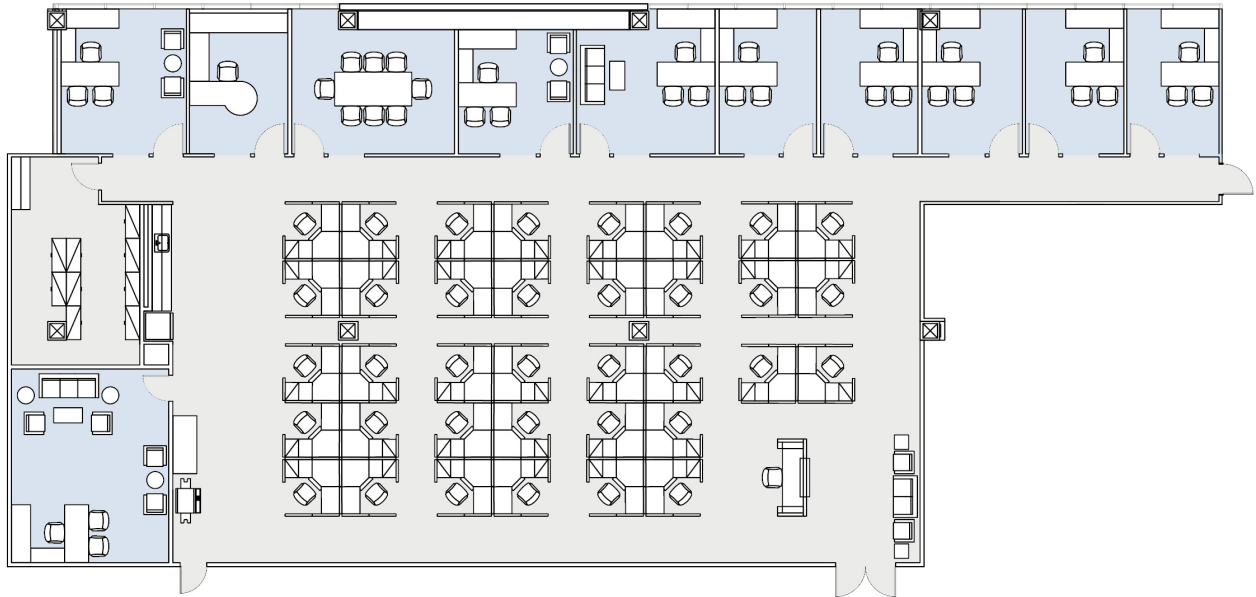

15301 VENTURA

SOG-ATRIUM BUILDING

SUITE 150 | 7,565 RSF

SHERMAN OAKS/ENCINO

AS-BUILT CONFIGURATION

OFFICES:	10
CONFERENCE ROOM:	1
RECEPTION:	1
FILE/STORAGE:	1

NOT TO SCALE
FURNITURE NOT INCLUDED

For more information, please contact: