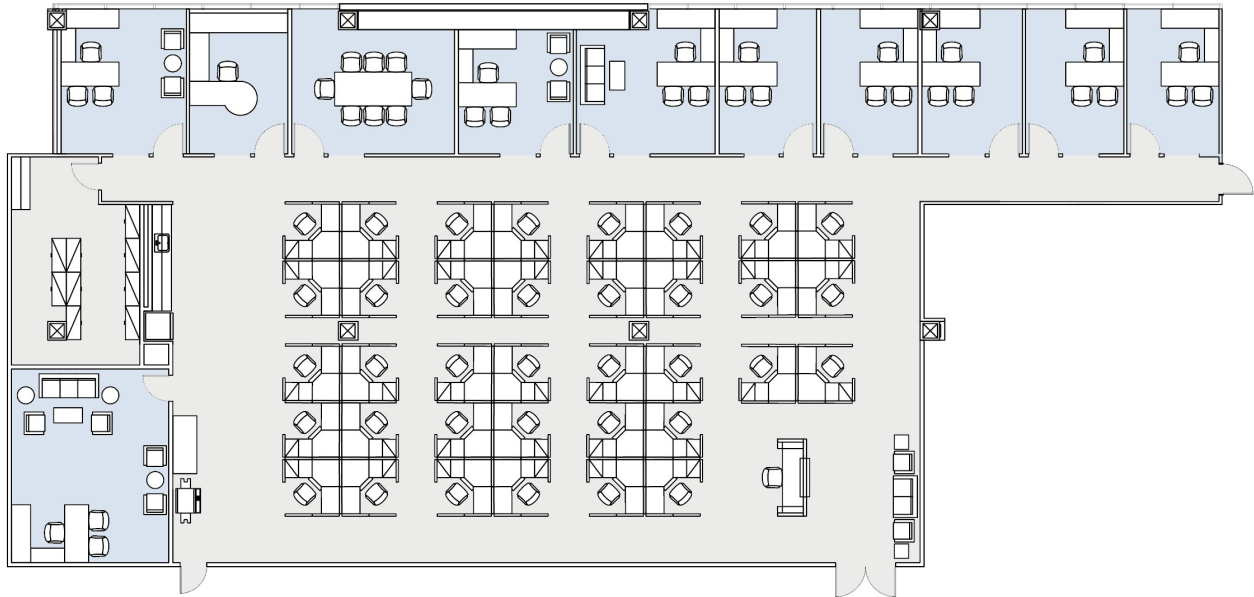

15301 VENTURA

SOG-ATRIUM BUILDING

SUITE 150 | 7,565 RSF

SHERMAN OAKS/ENCINO

AS-BUILT CONFIGURATION

OFFICES:	10
CONFERENCE ROOM:	1
RECEPTION:	1
FILE/STORAGE:	1

NOT TO SCALE
FURNITURE NOT INCLUDED

For more information, please contact: