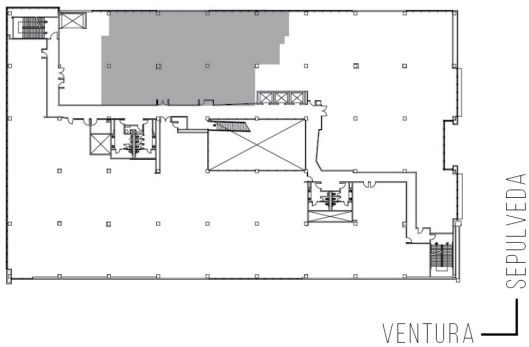

15301 VENTURA

SOG-ATRIUM BUILDING

SUITE 150 | 7,565 RSF

SHERMAN OAKS/ENCINO

AS-BUILT CONFIGURATION

OFFICES:	10
CONFERENCE ROOM:	1
RECEPTION:	1
FILE/STORAGE:	1

NOT TO SCALE
FURNITURE NOT INCLUDED

For more information, please contact: