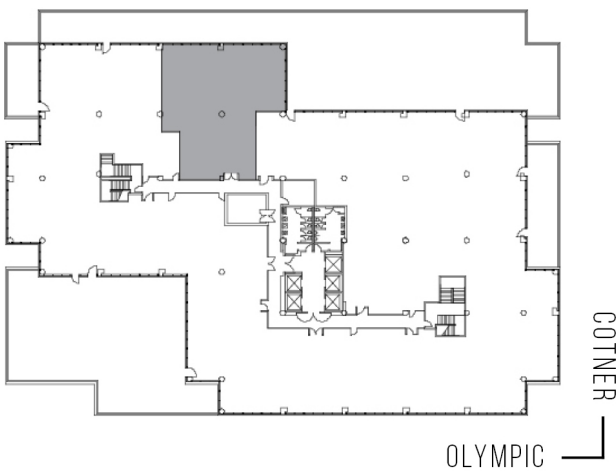

11150

OLYMPIC CENTER

SUITE 630 | 3,748 RSF

SAWTELLE/WEST LA

W OLYMPIC

AS-BUILT CONFIGURATION

OFFICES:	3
CONFERENCE ROOM:	1
RECEPTION:	1
KITCHEN:	1
STORAGE ROOM:	1
WORKSTATIONS:	14

ADJUSTED FOR SOCIAL DISTANCING
NOT TO SCALE
FURNITURE NOT INCLUDED

For more information, please contact:

310.255.7777
leasing@douglasemmett.com

**Douglas
Emmett**