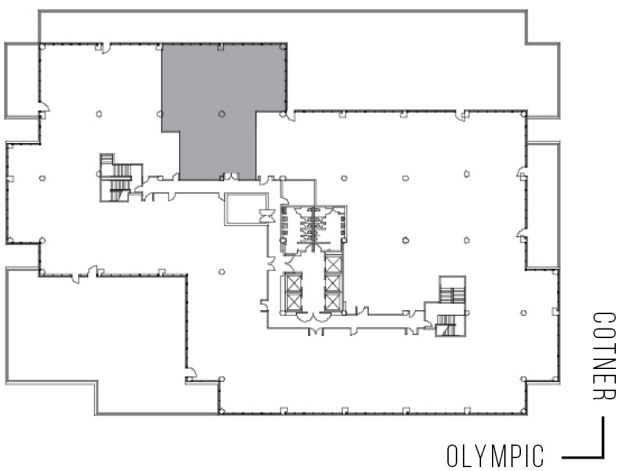

11150

OLYMPIC CENTER

SUITE 630 | 3,748 RSF

SAWTELLE/WEST LA

W OLYMPIC

AS-BUILT CONFIGURATION

OFFICES:	3
CONFERENCE ROOM:	1
RECEPTION:	1
KITCHEN:	1
STORAGE ROOM:	1
WORKSTATIONS:	14

ADJUSTED FOR SOCIAL DISTANCING
NOT TO SCALE
FURNITURE NOT INCLUDED