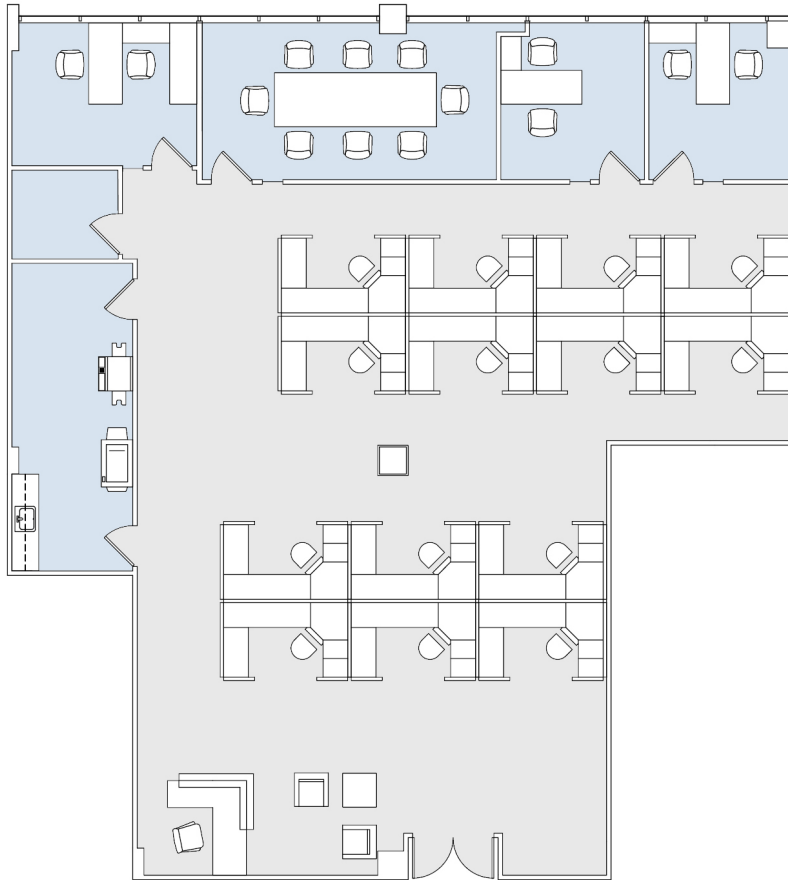

11150

OLYMPIC CENTER

SUITE 630 | 3,748 RSF

SAWTELLE/WEST LA

W OLYMPIC

AS-BUILT CONFIGURATION

OFFICES:	3
CONFERENCE ROOM:	1
RECEPTION:	1
KITCHEN:	1
STORAGE ROOM:	1
WORKSTATIONS:	14

ADJUSTED FOR SOCIAL DISTANCING
NOT TO SCALE
FURNITURE NOT INCLUDED