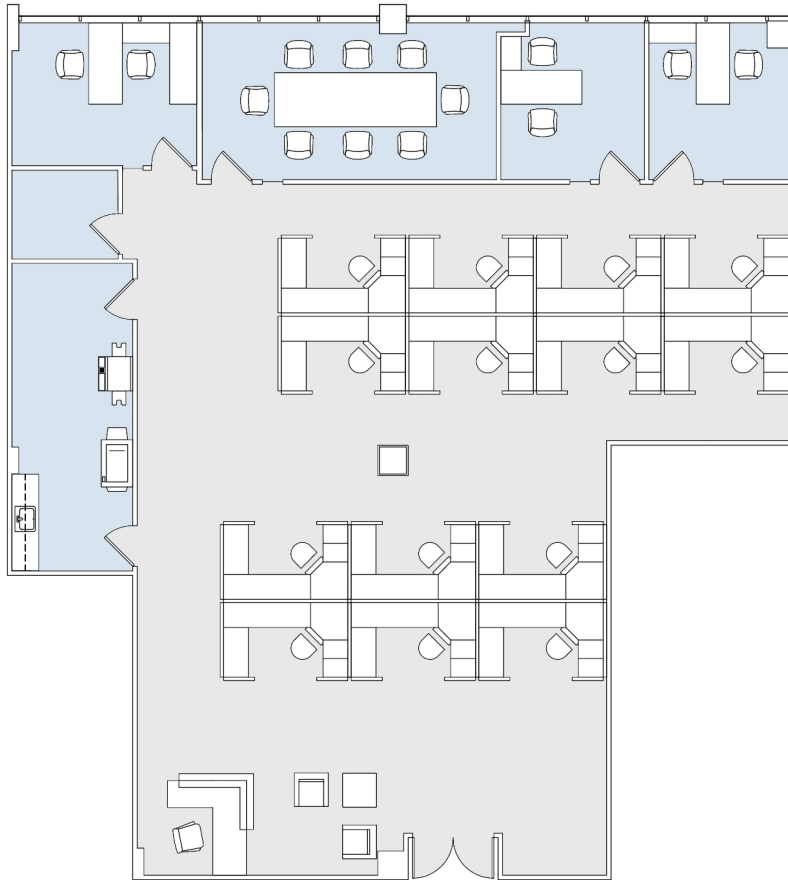

# 11150 W OLYMPIC

OLYMPIC CENTER

SUITE 630 | 3,748 RSF

SAWTELLE/WEST LA

#### AS-BUILT CONFIGURATION

OFFICES:	3
CONFERENCE ROOM:	1
RECEPTION:	1
KITCHEN:	1
STORAGE ROOM:	1
WORKSTATIONS:	14

ADJUSTED FOR SOCIAL DISTANCING  
NOT TO SCALE  
FURNITURE NOT INCLUDED

For more information, please contact: