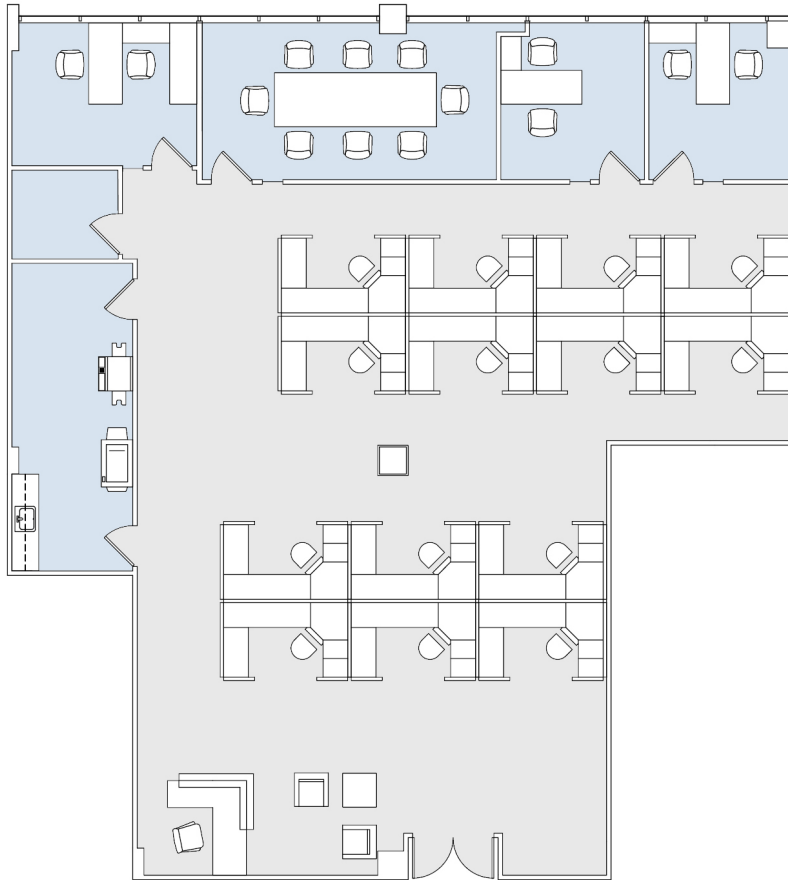

11150

OLYMPIC CENTER

SUITE 630 | 3,748 RSF

SAWTELLE/WEST LA