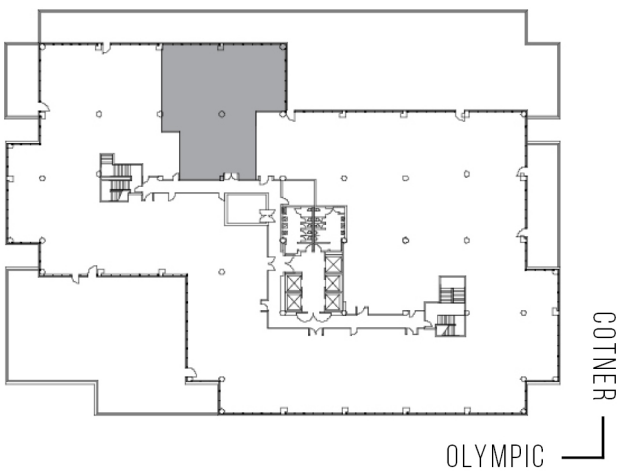

# 11150 W OLYMPIC

OLYMPIC CENTER

SUITE 630 | 3,748 RSF

SAWTELLE/WEST LA

#### AS-BUILT CONFIGURATION

OFFICES:	3
CONFERENCE ROOM:	1
RECEPTION:	1
KITCHEN:	1
STORAGE ROOM:	1
WORKSTATIONS:	14

ADJUSTED FOR SOCIAL DISTANCING  
NOT TO SCALE  
FURNITURE NOT INCLUDED

For more information, please contact: