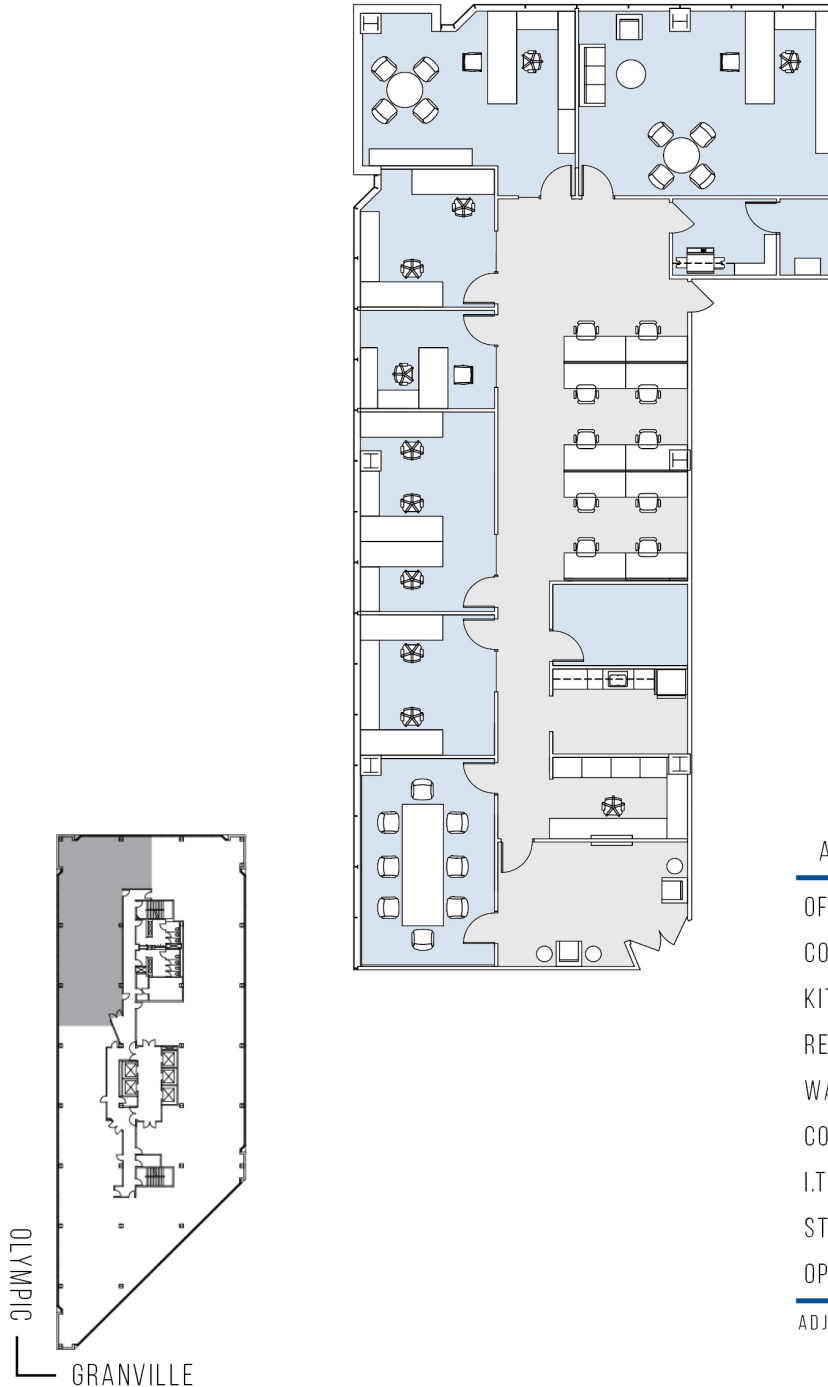

11845 OLYMPIC

WESTSIDE TOWERS WEST TOWER

SUITE 1250 | 4,305 RSF

SAWTELLE/WEST LA

AS-BUILT CONFIGURATION

OFFICES:	6
CONFERENCE ROOM:	1
KITCHEN:	1
RECEPTION:	1
WAITING ROOM:	1
COPY ROOM:	1
I.T. CLOSET:	1
STORAGE ROOM:	1
OPEN OFFICE:	1

ADJUSTED FOR SOCIAL DISTANCING
NOT TO SCALE
FURNITURE NOT INCLUDED

For more information, please contact:

310.255.7777

leasing@douglasemmett.com

**Douglas
Emmett**