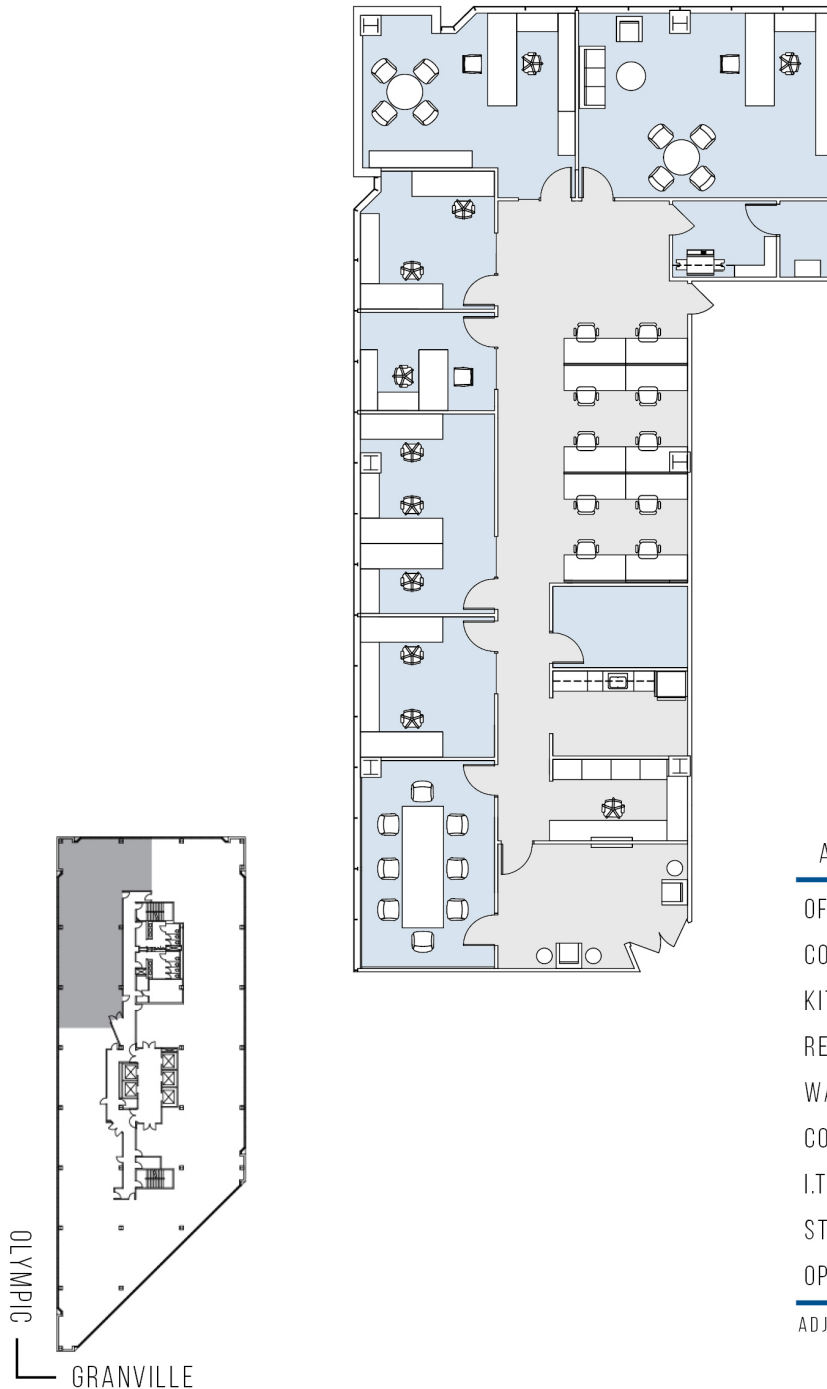

11845 OLYMPIC

WESTSIDE TOWERS WEST TOWER

SUITE 1250 | 4,305 RSF

SAWTELLE/WEST LA

AS-BUILT CONFIGURATION

OFFICES:	6
CONFERENCE ROOM:	1
KITCHEN:	1
RECEPTION:	1
WAITING ROOM:	1
COPY ROOM:	1
I.T. CLOSET:	1
STORAGE ROOM:	1
OPEN OFFICE:	1

ADJUSTED FOR SOCIAL DISTANCING
NOT TO SCALE
FURNITURE NOT INCLUDED

For more information, please contact:

310.255.7777

leasing@douglasemmett.com

**Douglas
Emmett**