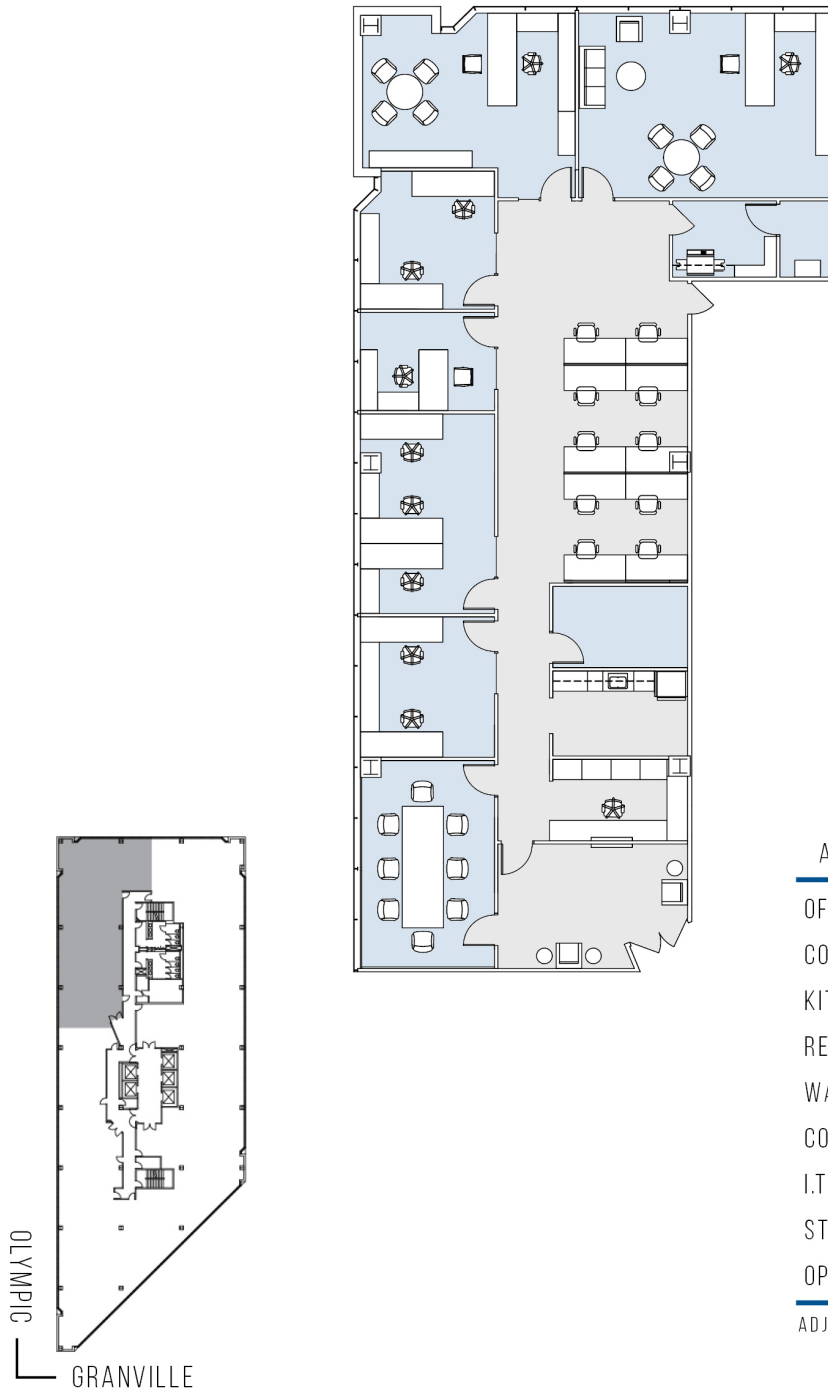

11845 OLYMPIC

WESTSIDE TOWERS WEST TOWER

SUITE 1250 | 4,305 RSF

SAWTELLE/WEST LA

AS-BUILT CONFIGURATION

OFFICES:	6
CONFERENCE ROOM:	1
KITCHEN:	1
RECEPTION:	1
WAITING ROOM:	1
COPY ROOM:	1
I.T. CLOSET:	1
STORAGE ROOM:	1
OPEN OFFICE:	1

ADJUSTED FOR SOCIAL DISTANCING
NOT TO SCALE
FURNITURE NOT INCLUDED

For more information, please contact:

310.255.7777
leasing@douglasemmett.com

**Douglas
Emmett**