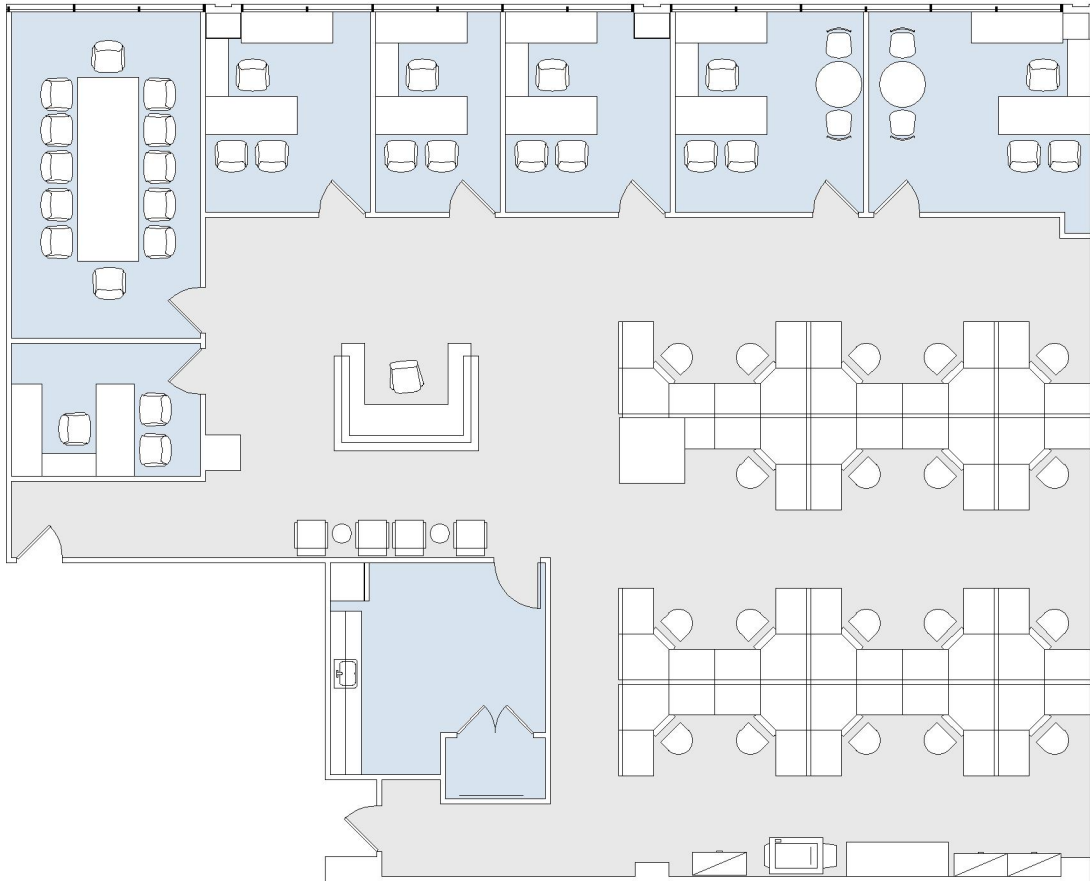

10880 WILSHIRE

SUITE 520 | 4,541 RSF

WESTWOOD

SUITE CONFIGURATION

OFFICES:	6
CONFERENCE ROOM:	1
RECEPTION:	1
KITCHEN:	1
IT CLOSET:	1

NOT TO SCALE

FURNITURE NOT INCLUDED

WILSHIRE