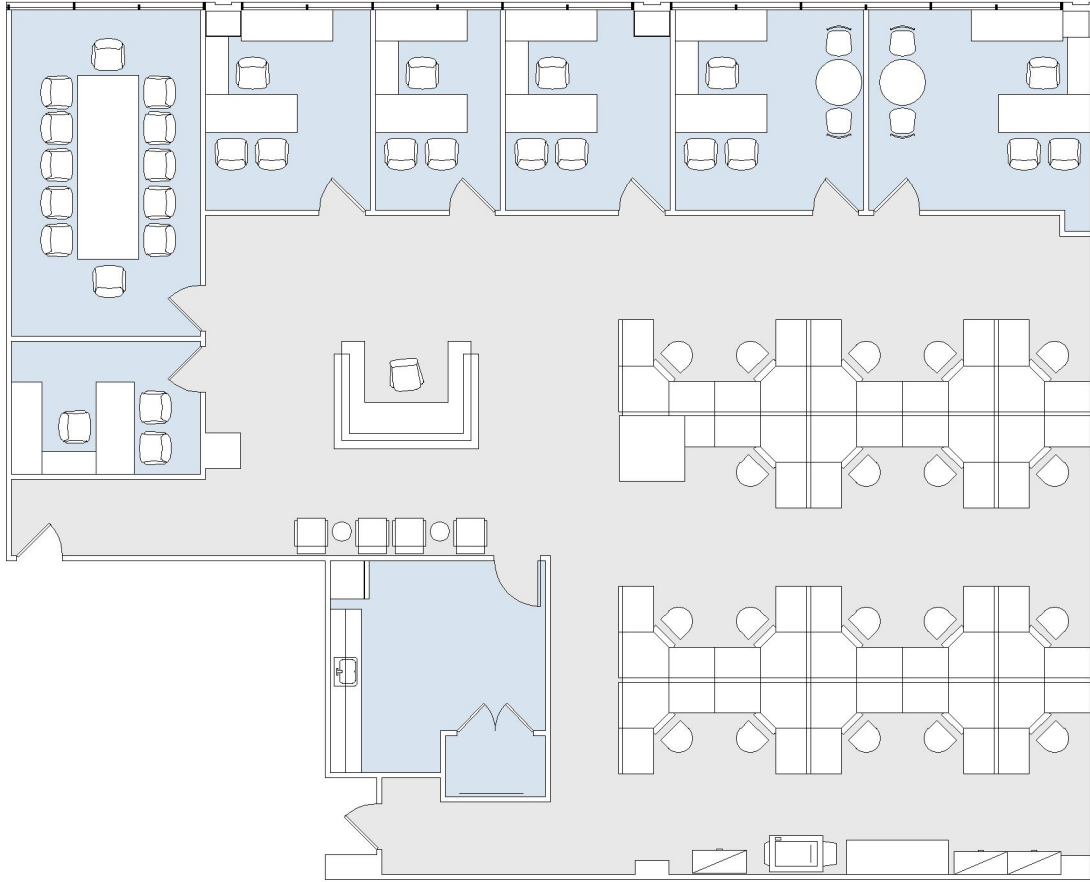

10880 WILSHIRE

SUITE 520 | 4,541 RSF

WESTWOOD

SUITE CONFIGURATION

OFFICES:	6
CONFERENCE ROOM:	1
RECEPTION:	1
KITCHEN:	1
IT CLOSET:	1

NOT TO SCALE
FURNITURE NOT INCLUDED

For more information, please contact: