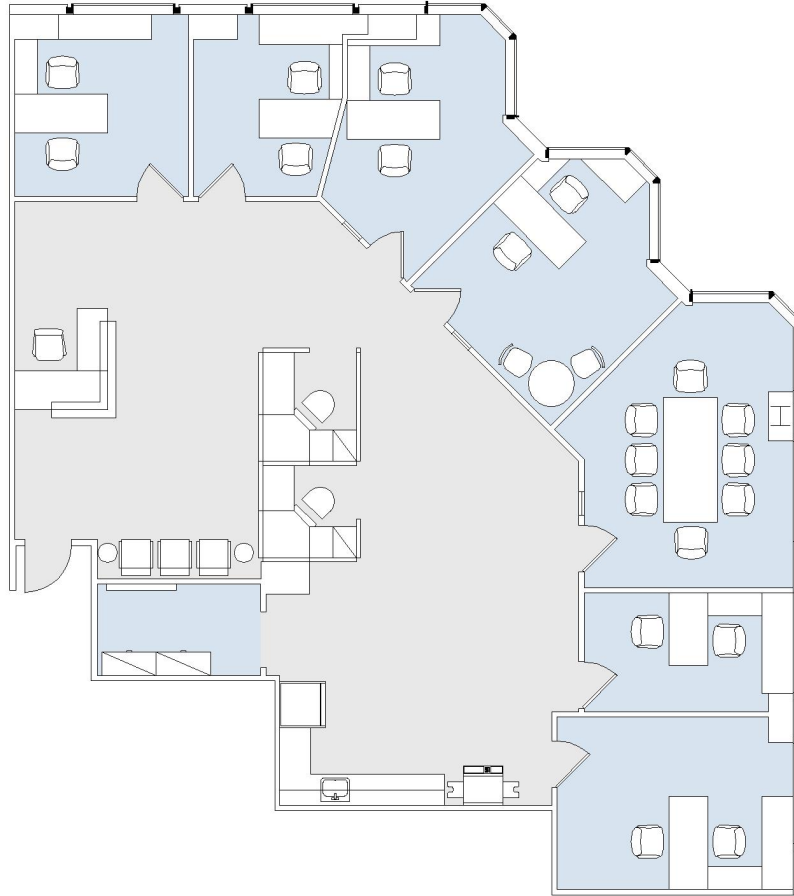

10866 WILSHIRE

WESTWOOD PLACE

SUITE 375 | 2,840 RSF

WESTWOOD

SUITE CONFIGURATION

OFFICES:	6
CONFERENCE ROOM:	1
RECEPTION:	1
KITCHEN:	1
IT/FILE ROOM:	1

NOT TO SCALE
FURNITURE NOT INCLUDED

For more information, please contact: