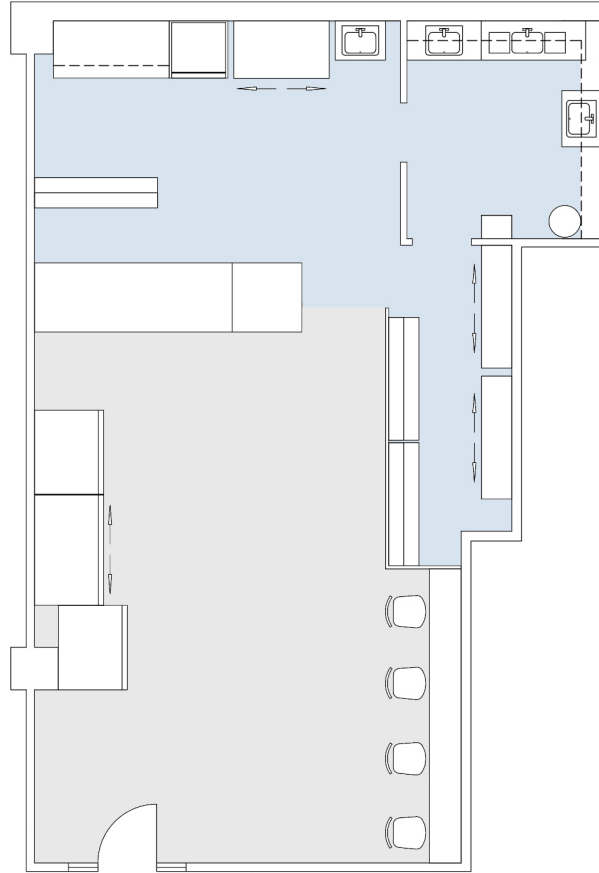

10990 WILSHIRE

ONE WESTWOOD

SUITE 180 | 1,210 RSF

WESTWOOD

AS-BUILT CONFIGURATION

DINNING ROOM:	1
KITCHEN:	1
PREP AREA:	1

ADJUSTED FOR SOCIAL DISTANCING
NOT TO SCALE
FURNITURE NOT INCLUDED

For more information, please contact: