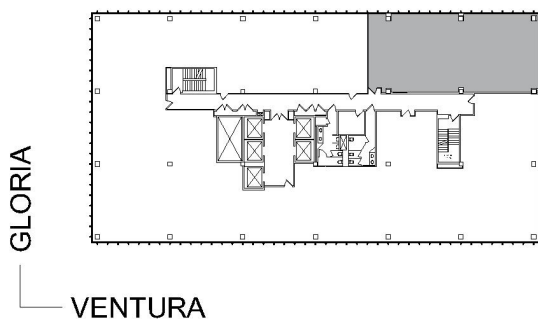

15910 VENTURA

ENCINO PLAZA

SUITE 715 | 2,439 RSF

SHERMAN OAKS/ENCINO

SUITE CONFIGURATION

RECEPTION:	1
KITCHEN:	1
IT / STORAGE:	1

NOT TO SCALE

FURNITURE NOT INCLUDED