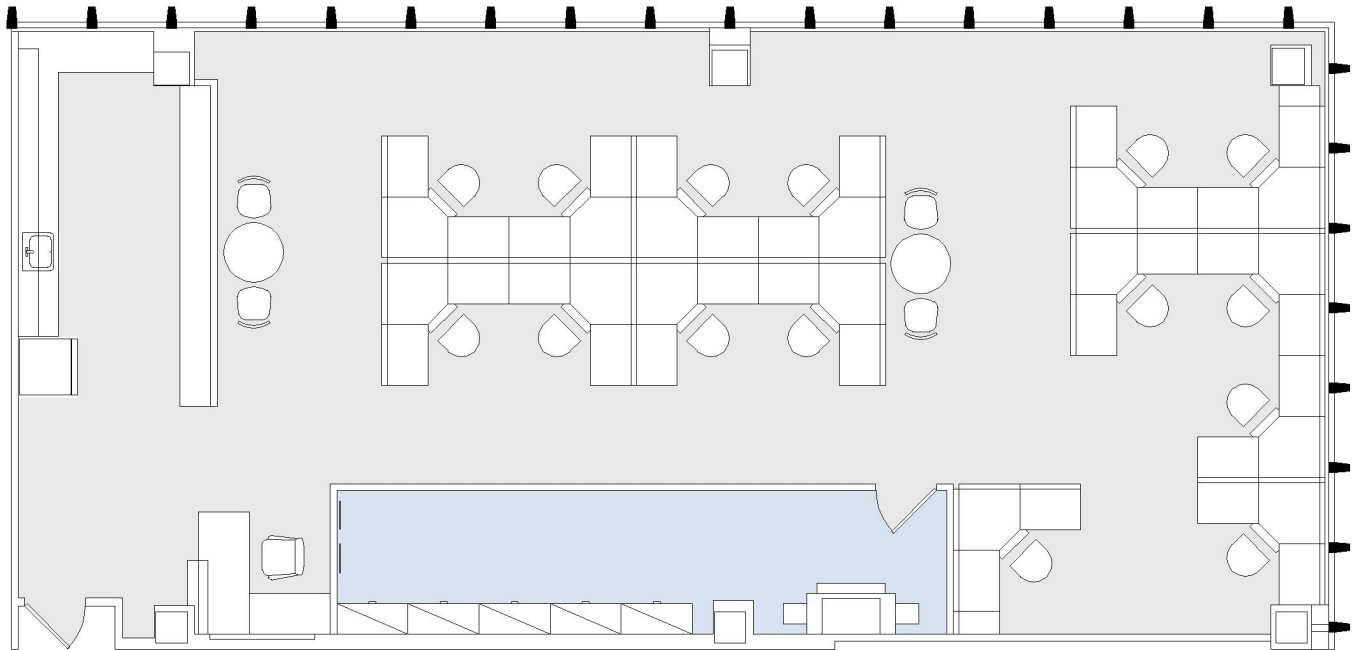

15910 VENTURA

ENCINO PLAZA

SUITE 715 | 2,439 RSF

SHERMAN OAKS/ENCINO

SUITE CONFIGURATION

RECEPTION:	1
KITCHEN:	1
IT / STORAGE:	1

NOT TO SCALE

FURNITURE NOT INCLUDED