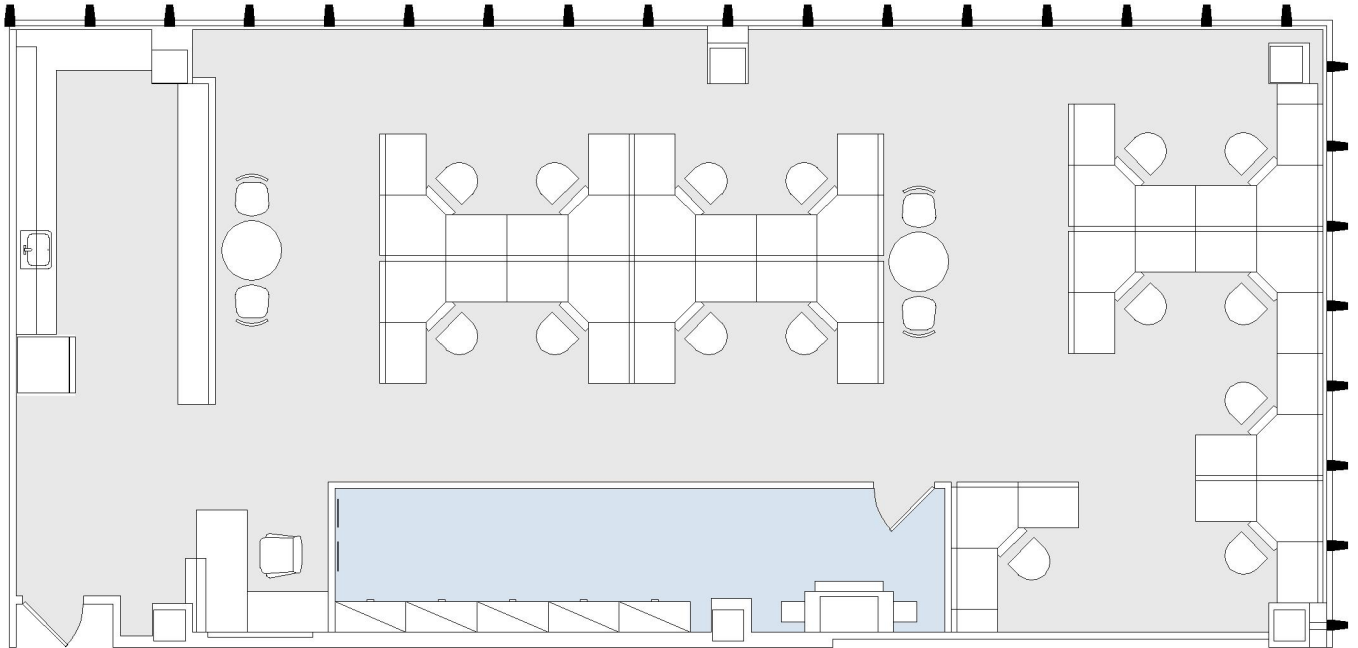

15910

ENCINO PLAZA

SUITE 715 | 2,439 RSF

SHERMAN OAKS/ENCINO

VENTURA

SUITE CONFIGURATION

RECEPTION:	1
KITCHEN:	1
IT / STORAGE:	1

NOT TO SCALE