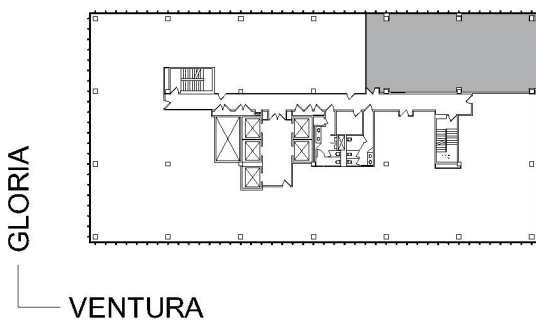

15910

ENCINO PLAZA

SUITE 715 | 2,439 RSF

SHERMAN OAKS/ENCINO

VENTURA

SUITE CONFIGURATION

RECEPTION:	1
KITCHEN:	1
IT / STORAGE:	1

NOT TO SCALE