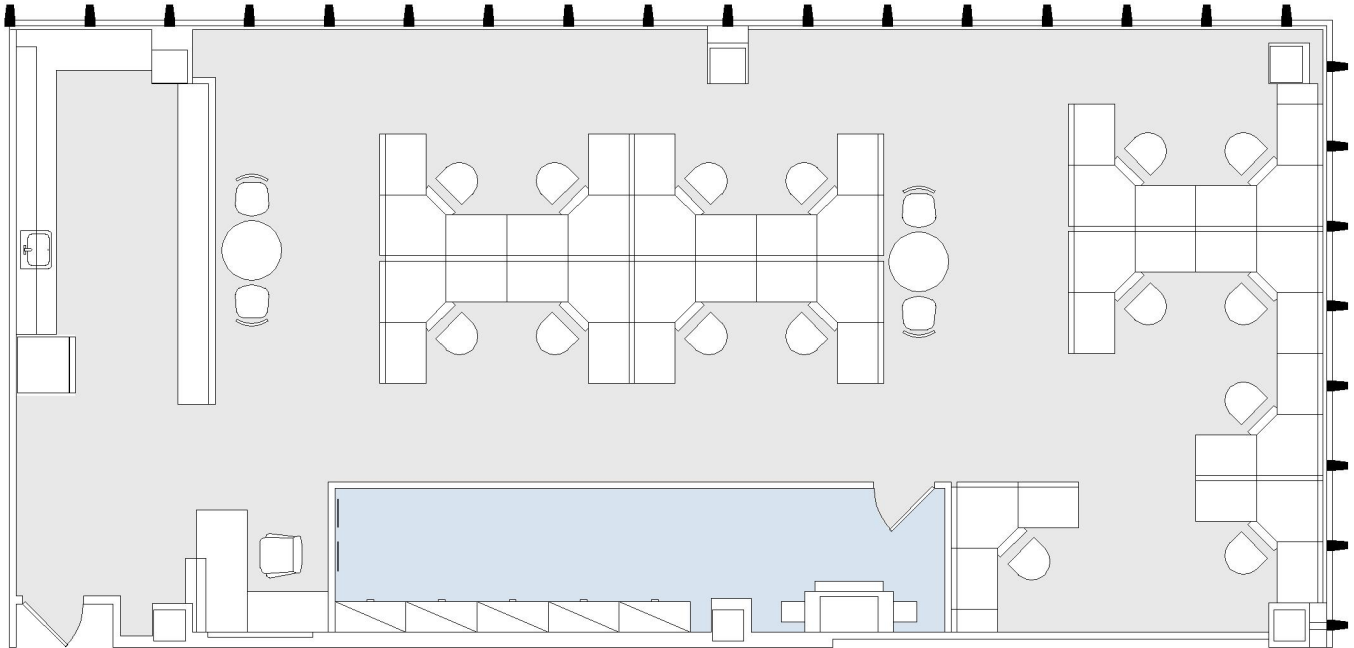

15910 VENTURA

ENCINO PLAZA

SUITE 715 | 2,439 RSF

SHERMAN OAKS/ENCINO

SUITE CONFIGURATION

RECEPTION:	1
KITCHEN:	1
IT / STORAGE:	1

NOT TO SCALE

FURNITURE NOT INCLUDED