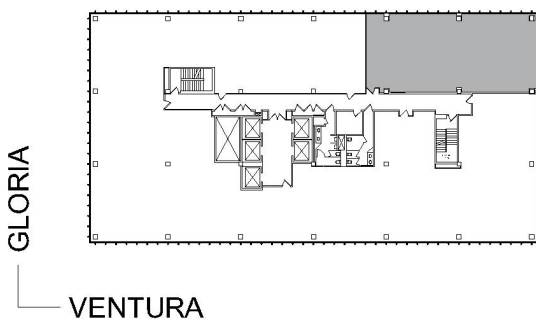

15910 VENTURA

ENCINO PLAZA

SUITE 715 | 2,439 RSF

SHERMAN OAKS/ENCINO

SUITE CONFIGURATION

RECEPTION:	1
KITCHEN:	1
IT / STORAGE:	1

NOT TO SCALE

FURNITURE NOT INCLUDED