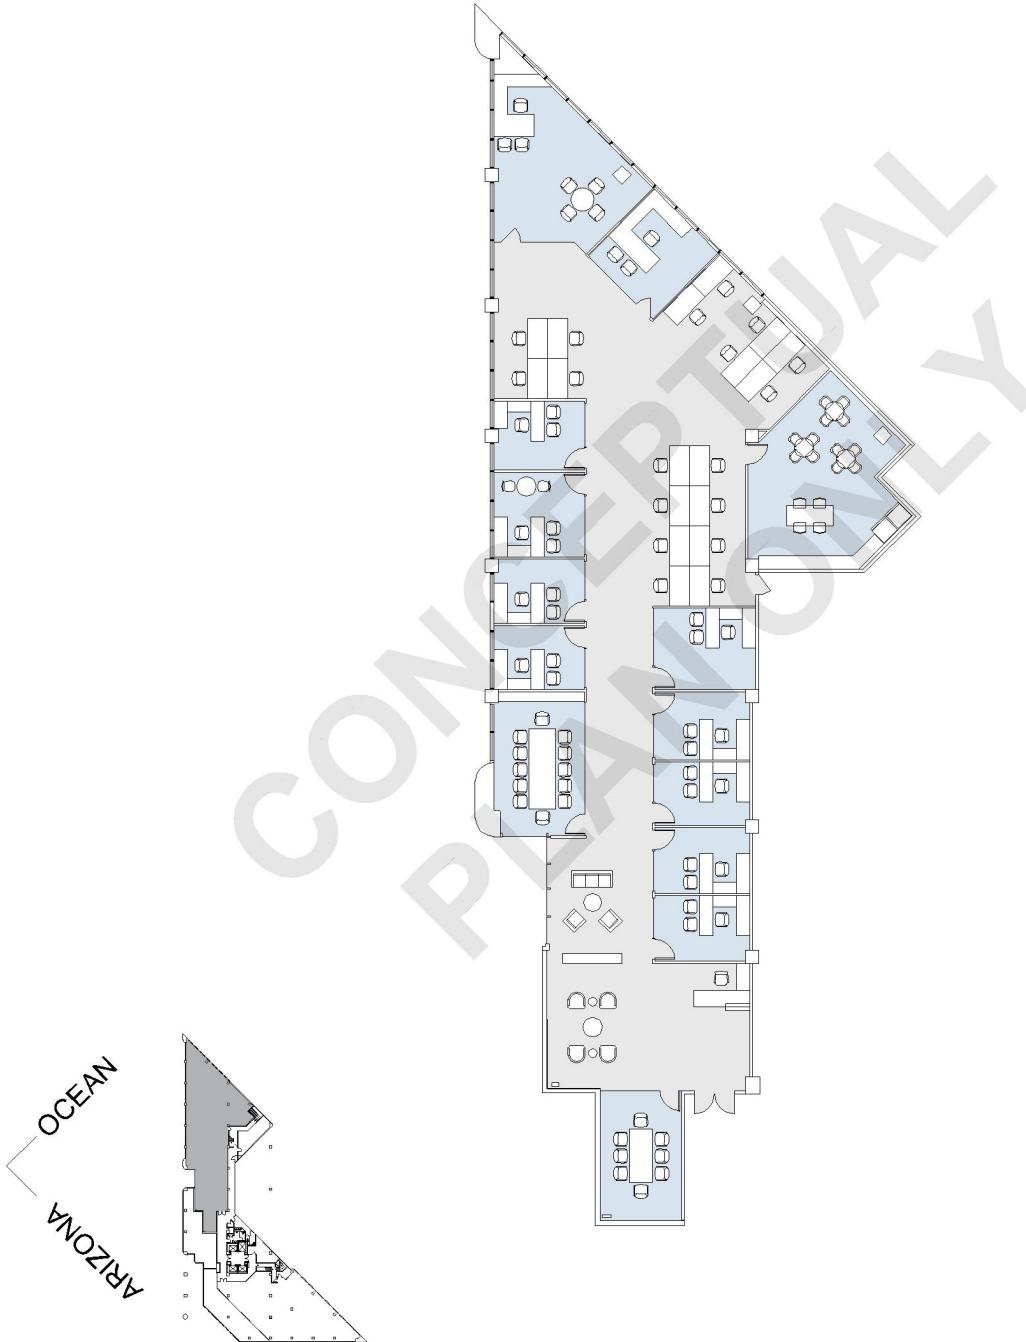

1299

OCEAN AVENUE

SUITE 200A | 7,759 RSF

SANTA MONICA

CONCEPTUAL PLAN

OFFICES:	11
CONFERENCE ROOM:	2
RECEPTION:	1
KITCHEN:	1

NOT TO SCALE
FURNITURE NOT INCLUDED

For more information, please contact: