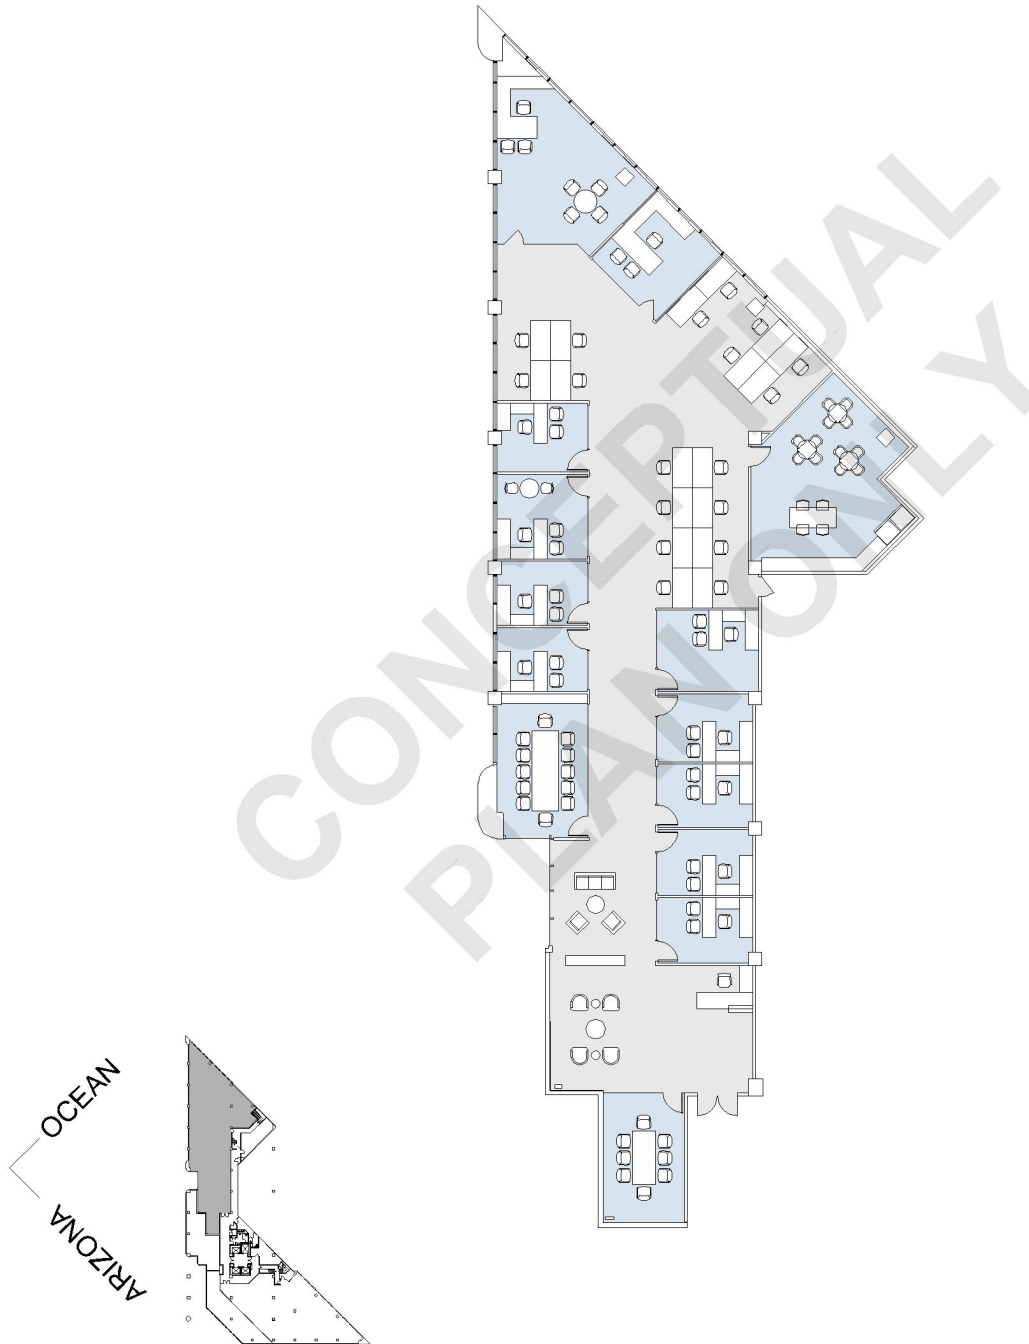

1299

OCEAN AVENUE

SUITE 200A | 7,759 RSF

SANTA MONICA

CONCEPTUAL PLAN

OFFICES:	11
CONFERENCE ROOM:	2
RECEPTION:	1
KITCHEN:	1

NOT TO SCALE
FURNITURE NOT INCLUDED

For more information, please contact: