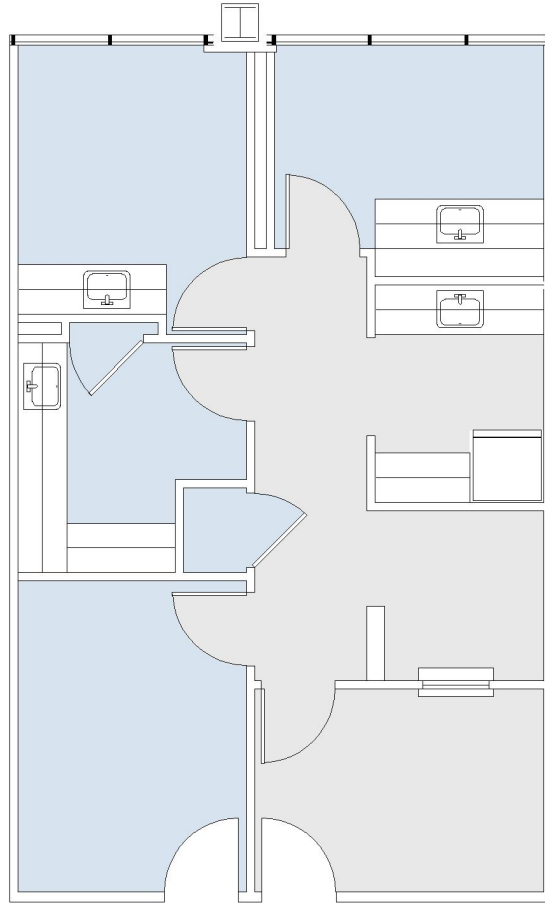

# 8383 WILSHIRE

SUITE 442 | 892 RSF  
BEVERLY HILLS

#### SUITE CONFIGURATION

OFFICE:	1
EXAM ROOM:	2
RECEPTION:	1
KITCHEN:	1
STORAGE CLOSET:	2

NOT TO SCALE  
FURNITURE NOT INCLUDED

For more information, please contact:

310.255.7777  
leasing@douglasemmett.com