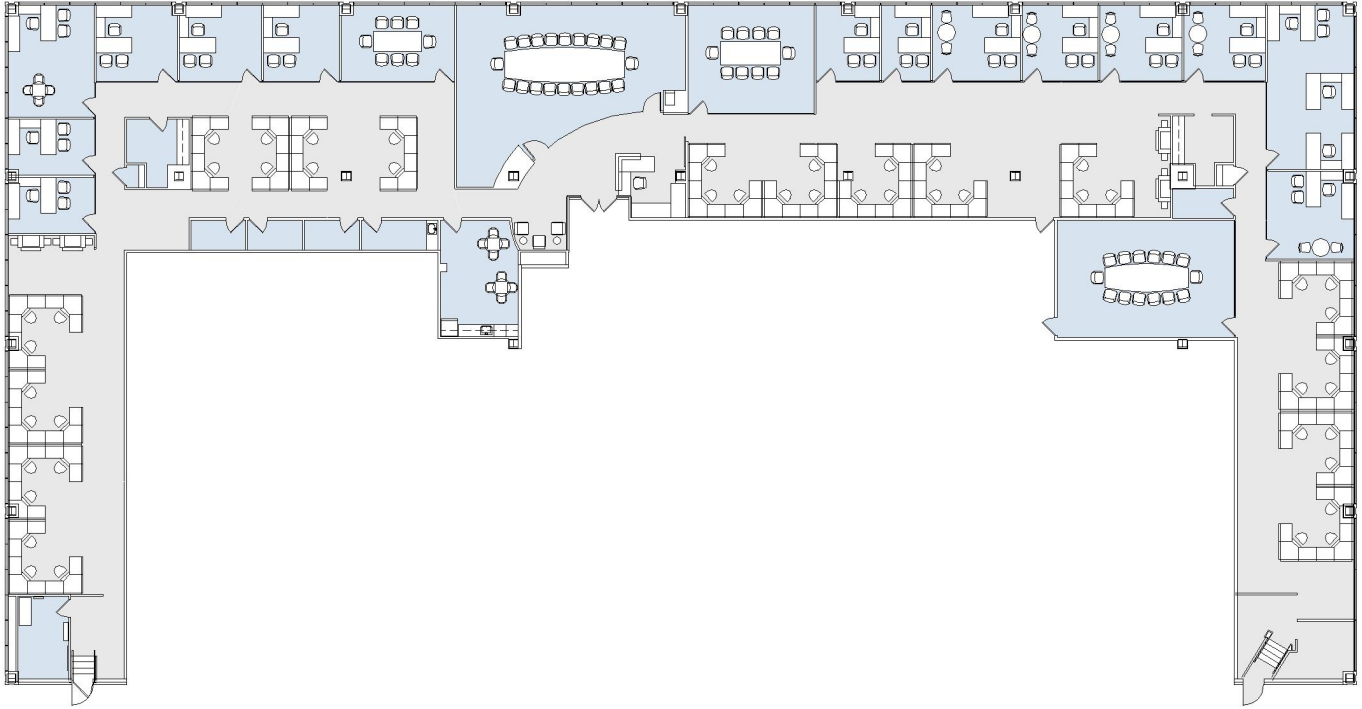

# 10880 WILSHIRE

SUITE 400 | 15,628 RSF

WESTWOOD

## SUITE CONFIGURATION

OFFICES:	14
CONFERENCE ROOM:	4
RECEPTION:	1
KITCHEN:	1
PHONE ROOMS:	3
IT ROOM:	1
STORAGE:	3
MAIL ROOM:	1

NOT TO SCALE

FURNITURE NOT INCLUDED

For more information, please contact:

310.255.7777