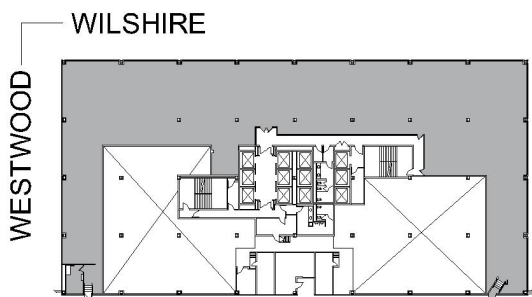

# 10880 WILSHIRE

SUITE 400 | 15,628 RSF

WESTWOOD

## SUITE CONFIGURATION

OFFICES:	14
CONFERENCE ROOM:	4
RECEPTION:	1
KITCHEN:	1
PHONE ROOMS:	3
IT ROOM:	1
STORAGE:	3
MAIL ROOM:	1

NOT TO SCALE

FURNITURE NOT INCLUDED

For more information, please contact:

310.255.7777