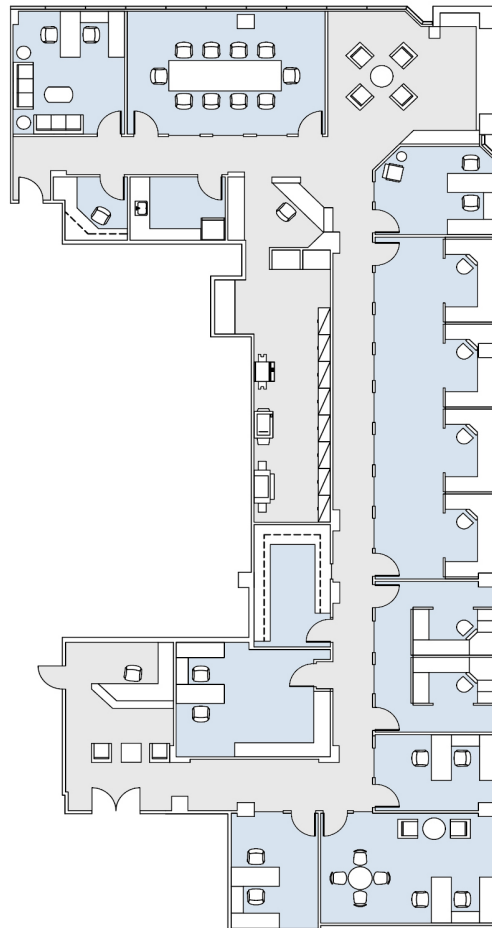

11845 OLYMPIC

WESTSIDE TOWERS WEST TOWER

SUITE 600 | 6,364 RSF

SAWTELLE/WEST LA

AS-BUILT CONFIGURATION

OFFICES:	7
CONFERENCE ROOM:	1
RECEPTION:	1
FILE/ COPY ROOM:	1
KITCHEN:	1
OPEN OFFICE:	3

ADJUSTED FOR SOCIAL DISTANCING

NOT TO SCALE
FURNITURE NOT INCLUDED

For more information, please contact:

310.255.7777

leasing@douglasemmett.com

**Douglas
Emmett**