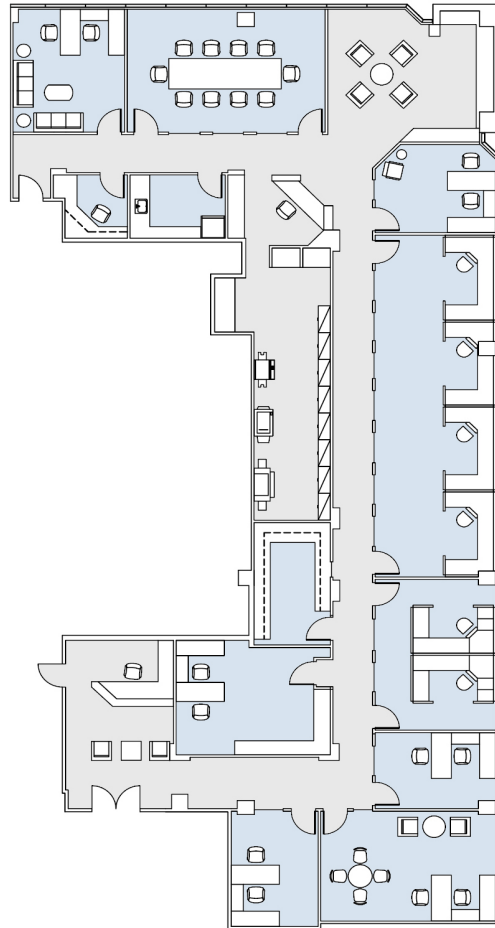

# 11845 OLYMPIC

WESTSIDE TOWERS WEST TOWER

SUITE 600 | 6,364 RSF

SAWTELLE/WEST LA

#### AS-BUILT CONFIGURATION

OFFICES:	7
CONFERENCE ROOM:	1
RECEPTION:	1
FILE/ COPY ROOM:	1
KITCHEN:	1
OPEN OFFICE:	3

ADJUSTED FOR SOCIAL DISTANCING  
NOT TO SCALE  
FURNITURE NOT INCLUDED

For more information, please contact: