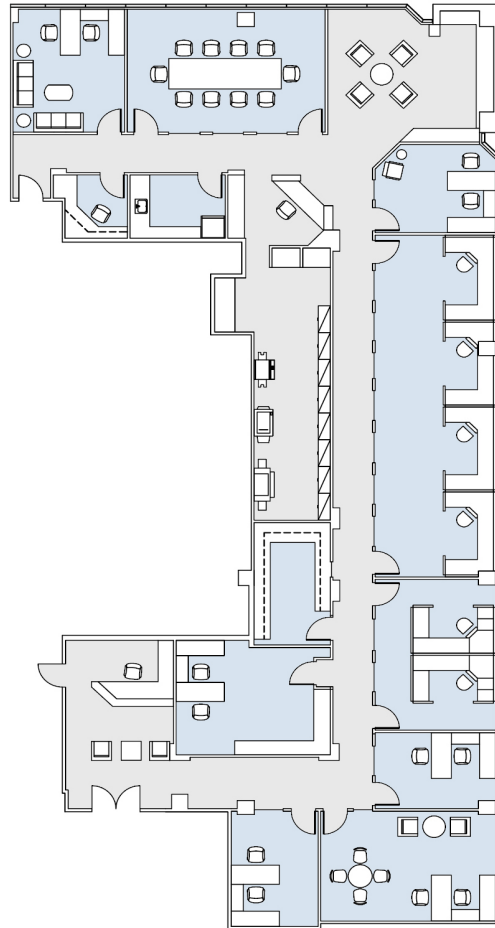

11845 OLYMPIC

WESTSIDE TOWERS WEST TOWER

SUITE 600 | 6,364 RSF

SAWTELLE/WEST LA

AS-BUILT CONFIGURATION

OFFICES:	7
CONFERENCE ROOM:	1
RECEPTION:	1
FILE/ COPY ROOM:	1
KITCHEN:	1
OPEN OFFICE:	3

ADJUSTED FOR SOCIAL DISTANCING
NOT TO SCALE
FURNITURE NOT INCLUDED