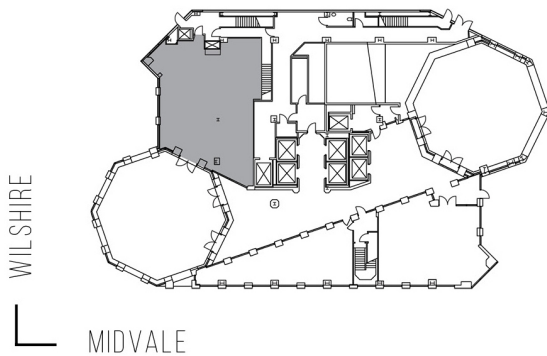

# 10940 WILSHIRE

THE TOWER

SUITE 150 | 2,113 RSF

WESTWOOD

#### AS-BUILT CONFIGURATION

OFFICES:	2
CONFERENCE ROOM:	1
KITCHEN:	1
RECEPTION:	1
IT CLOSET:	1

NOT TO SCALE  
FURNITURE NOT INCLUDED

For more information, please contact:

310.255.7777

leasing@douglasemmett.com