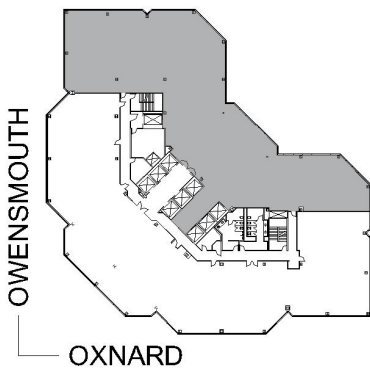

# 21700 OXNARD

WARNER CENTER TOWER 6

SUITE 900 | 11,407 RSF  
WOODLAND HILLS

#### SUITE CONFIGURATION

OFFICES:	12
CONFERENCE ROOM:	3
RECEPTION:	1
KITCHEN:	1
STORAGE ROOM:	1
IT ROOM:	1

NOT TO SCALE

FURNITURE NOT INCLUDED

For more information, please contact:

JIM LINDVALL  
818.531.9678  
jim.lindvall@am.jll.com