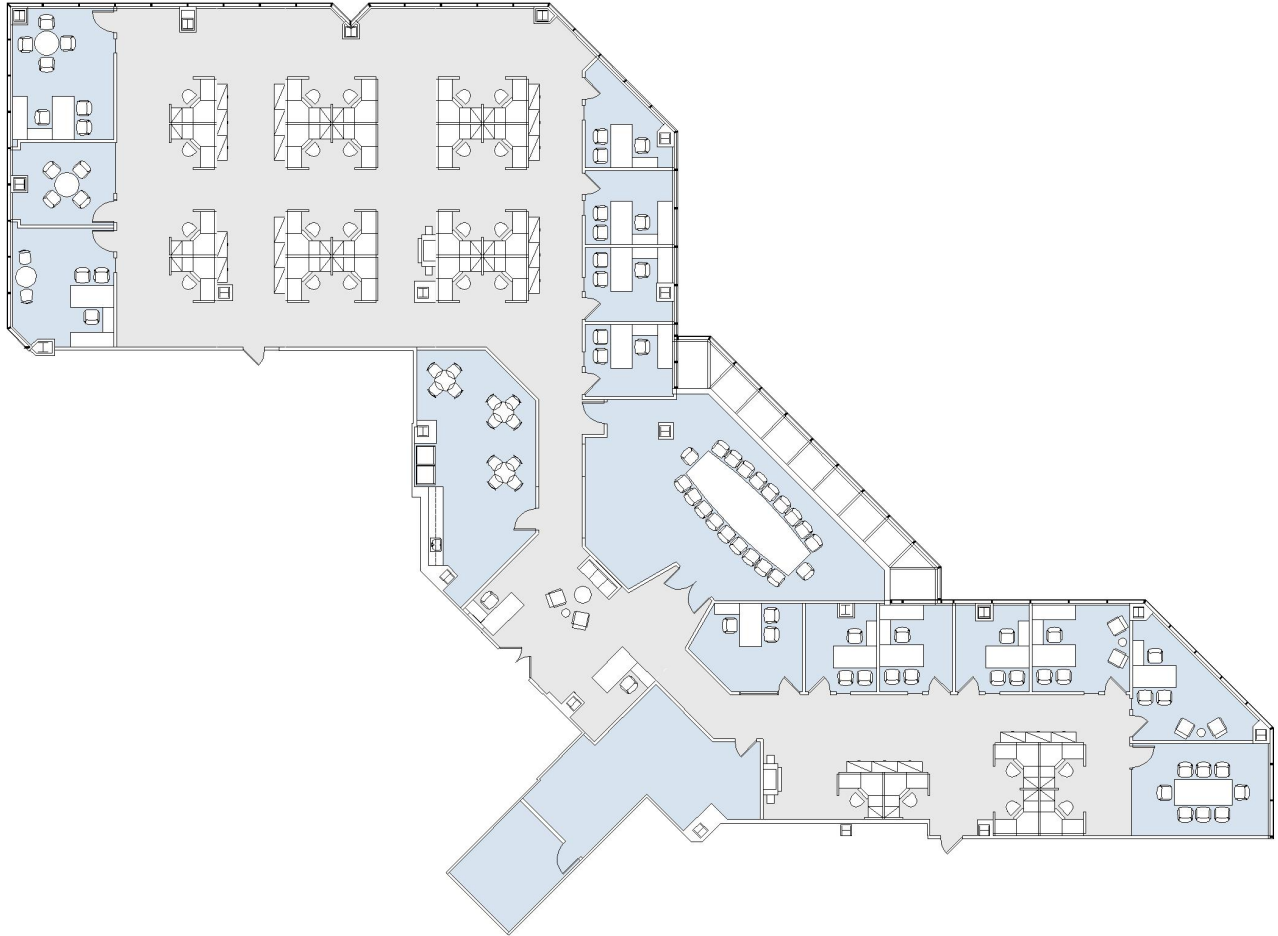

# 21700 OXNARD

WARNER CENTER TOWER 6

SUITE 900 | 11,407 RSF  
WOODLAND HILLS

#### SUITE CONFIGURATION

OFFICES:	12
CONFERENCE ROOM:	3
RECEPTION:	1
KITCHEN:	1
STORAGE ROOM:	1
IT ROOM:	1

NOT TO SCALE

FURNITURE NOT INCLUDED

For more information, please contact:

JIM LINDVALL  
818.531.9678  
jim.lindvall@am.jll.com