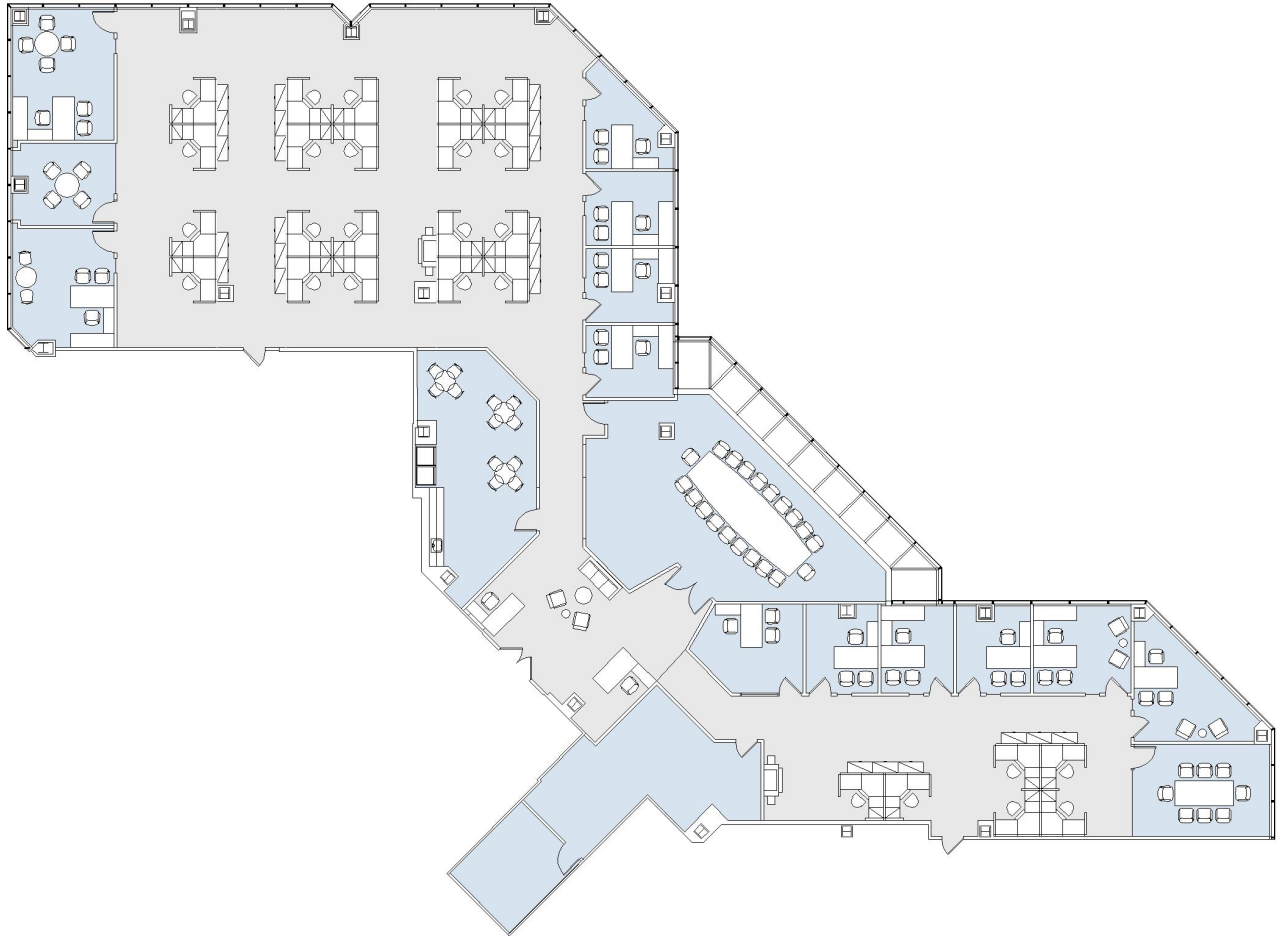

# 21700 OXNARD

WARNER CENTER TOWER 6

SUITE 900 | 11,407 RSF  
WOODLAND HILLS

#### SUITE CONFIGURATION

OFFICES:	12
CONFERENCE ROOM:	3
RECEPTION:	1
KITCHEN:	1
STORAGE ROOM:	1
IT ROOM:	1

NOT TO SCALE  
FURNITURE NOT INCLUDED

For more information, please contact:

JIM LINDVALL  
818.531.9678  
jim.lindvall@am.jll.com