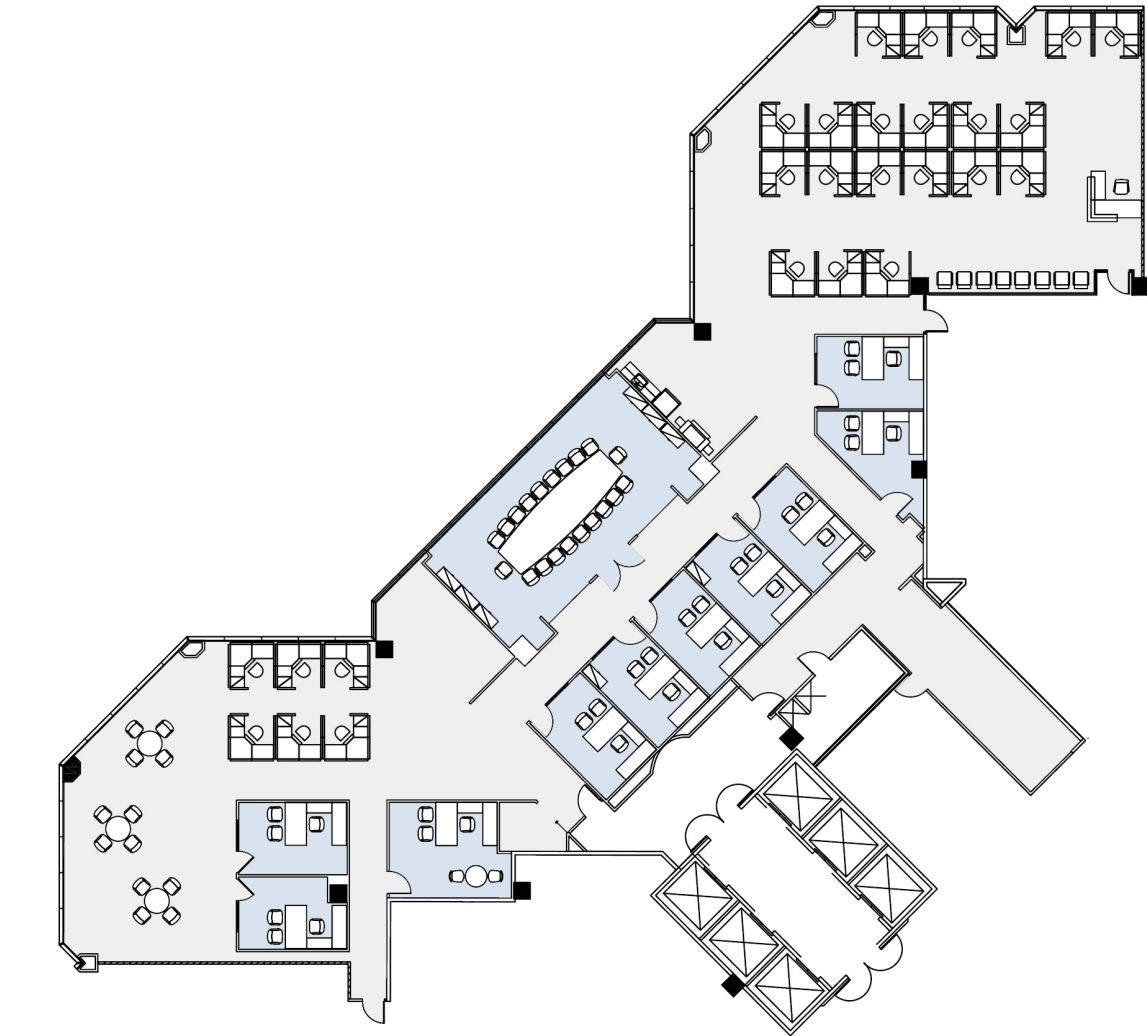

21650  
OXNARD

WARNER CENTER TOWER 3

SUITE 2450 | 11,792 RSF  
WOODLAND HILLS

AS-BUILT CONFIGURATION

OFFICES:	10
CONFERENCE ROOM:	1
RECEPTION:	1
KITCHEN:	1
SERVER ROOM:	1

NOT TO SCALE  
FURNITURE NOT INCLUDED