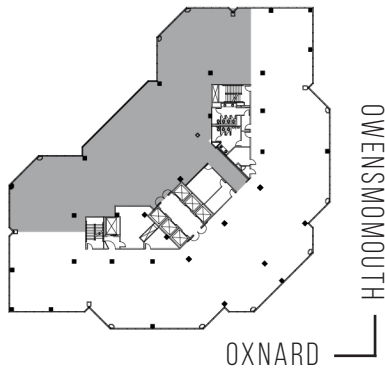

21650  
OXNARD

WARNER CENTER TOWER 3

SUITE 2450 | 11,792 RSF  
WOODLAND HILLS

AS-BUILT CONFIGURATION

OFFICES:	10
CONFERENCE ROOM:	1
RECEPTION:	1
KITCHEN:	1
SERVER ROOM:	1

NOT TO SCALE  
FURNITURE NOT INCLUDED