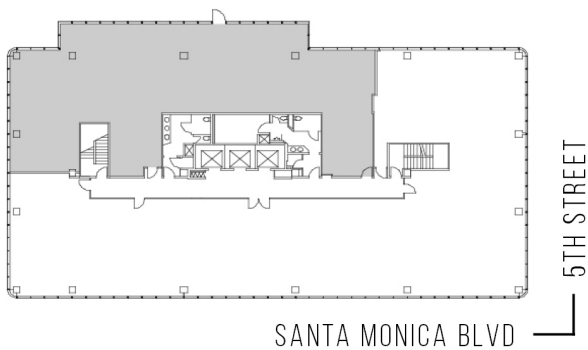

429

SUITE 340 | 4,501 RSF

SANTA MONICA

SANTA MONICA

AS-BUILT CONFIGURATION

OFFICES:	7
CONFERENCE ROOMS:	2
RECEPTION:	1
KITCHEN:	1
I.T. CLOSET:	1

ADJUSTED FOR SOCIAL DISTANCING
NOT TO SCALE
FURNITURE NOT INCLUDED