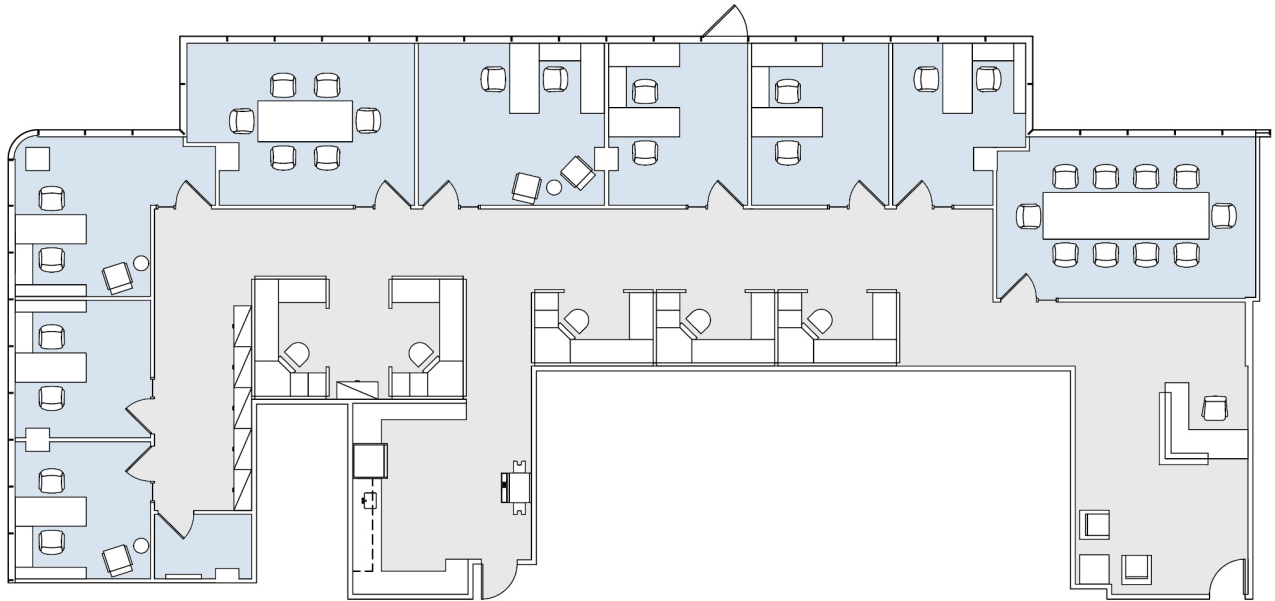

429

SUITE 340 | 4,501 RSF

SANTA MONICA

SANTA MONICA

AS-BUILT CONFIGURATION

OFFICES:	7
CONFERENCE ROOMS:	2
RECEPTION:	1
KITCHEN:	1
I.T. CLOSET:	1

ADJUSTED FOR SOCIAL DISTANCING
NOT TO SCALE
FURNITURE NOT INCLUDED