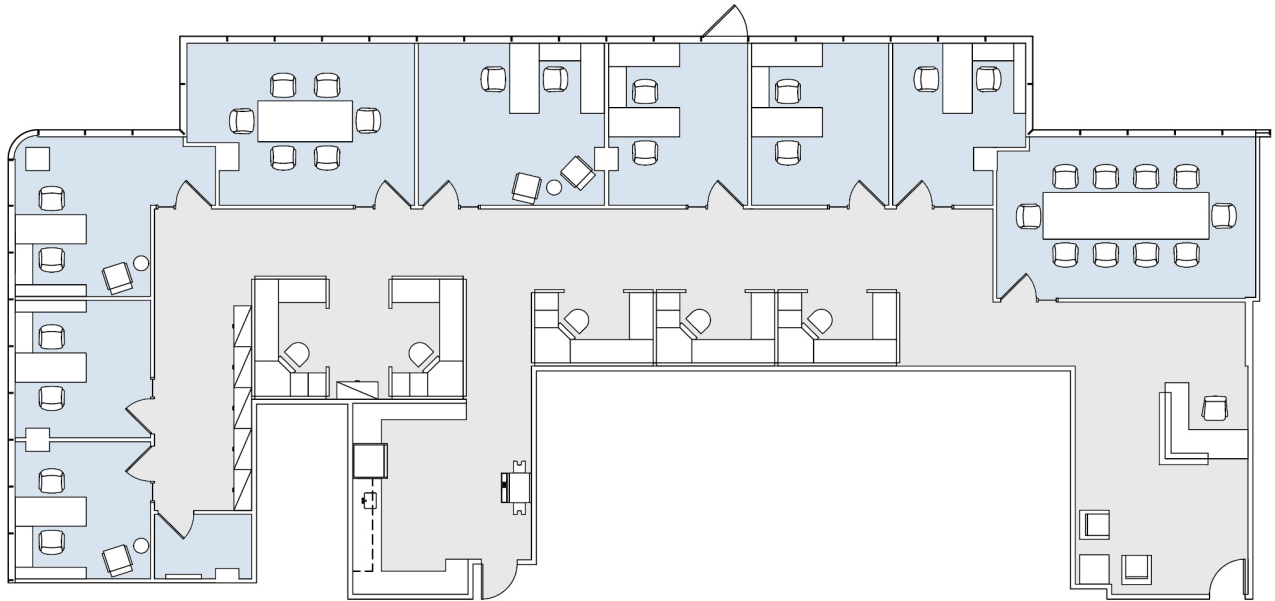

429

SUITE 340 | 4,501 RSF

SANTA MONICA

SANTA MONICA

AS-BUILT CONFIGURATION

OFFICES:	7
CONFERENCE ROOMS:	2
RECEPTION:	1
KITCHEN:	1
I.T. CLOSET:	1

ADJUSTED FOR SOCIAL DISTANCING
NOT TO SCALE
FURNITURE NOT INCLUDED

For more information, please contact:

310.255.7777
leasing@douglasemmett.com

**Douglas
Emmett**