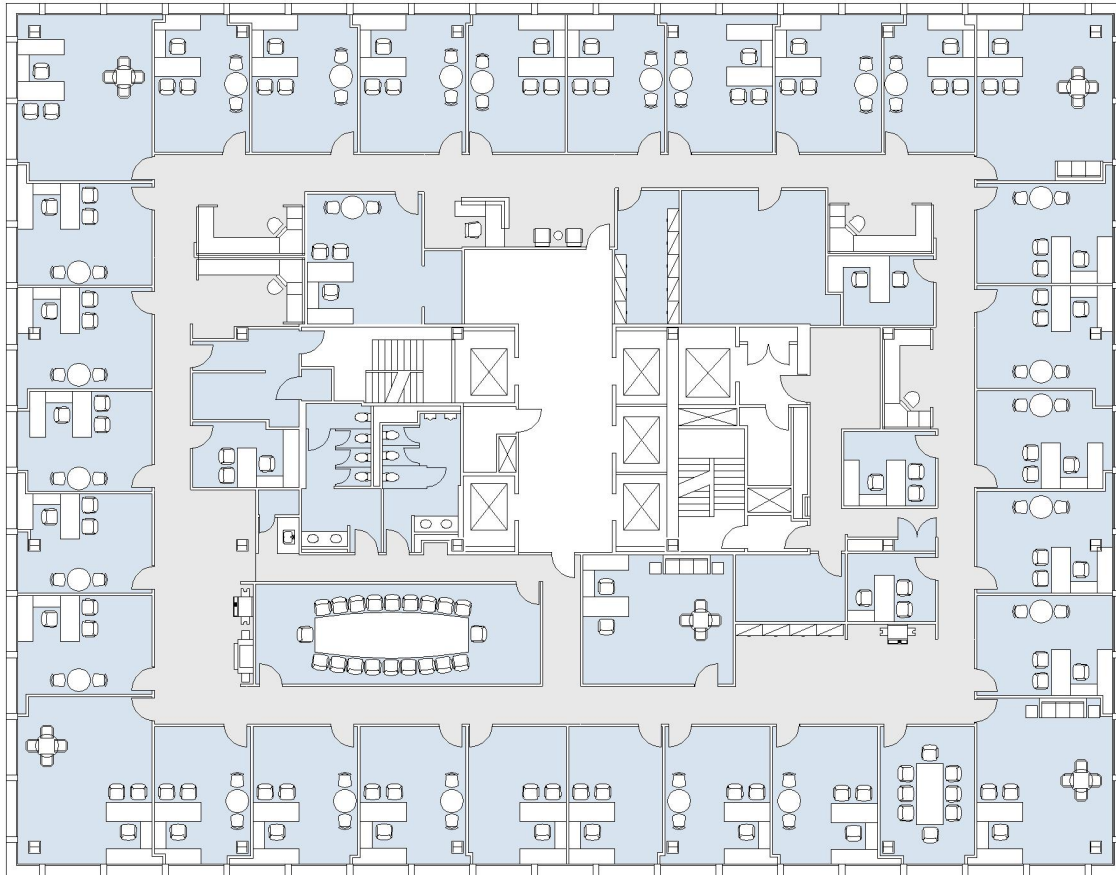

9401 WILSHIRE

SUITE 1000 | 16,253 RSF
BEVERLY HILLS

SUITE CONFIGURATION

OFFICES:	35
CONFERENCE ROOM:	2
RECEPTION:	1
KITCHEN:	1
IT ROOM:	1
FILE ROOM:	1
STORAGE ROOM:	2
CLOSETS:	3
RESTROOMS:	2

NOT TO SCALE

FURNITURE NOT INCLUDED