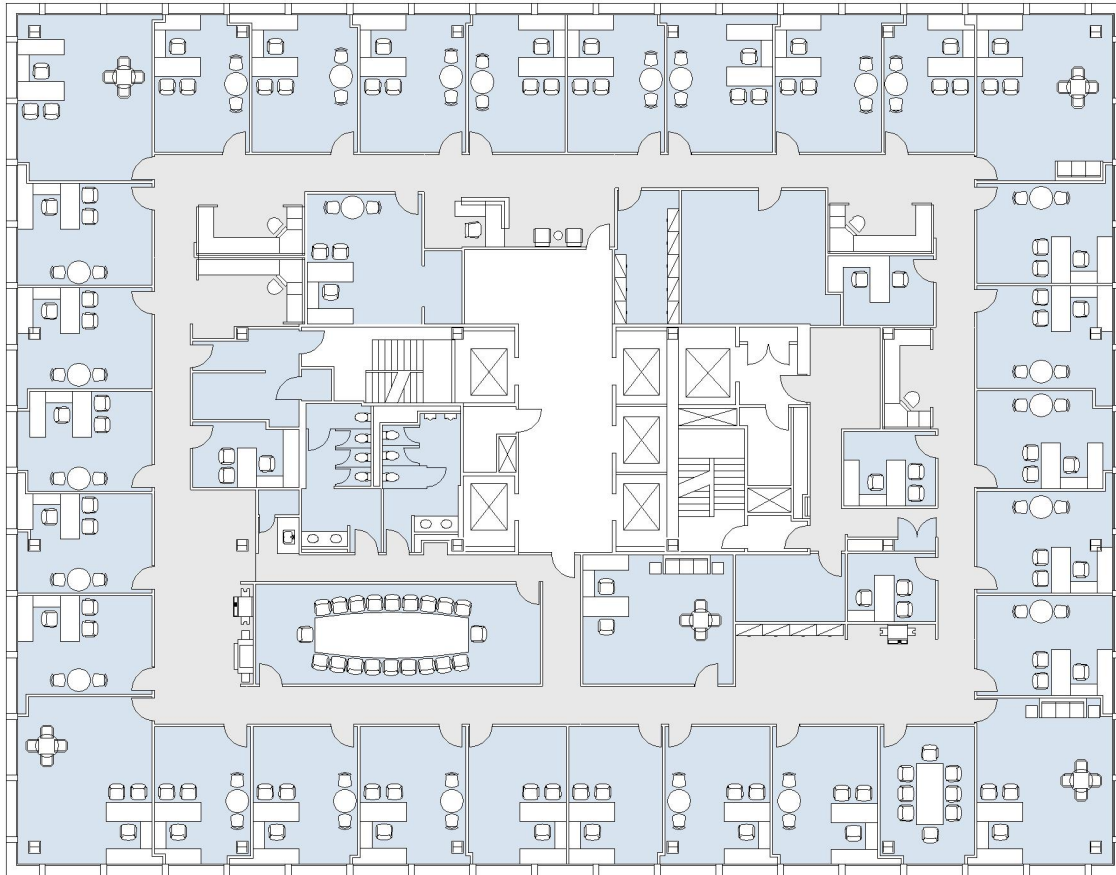

9401 WILSHIRE

SUITE 1000 | 16,253 RSF

BEVERLY HILLS

SUITE CONFIGURATION

OFFICES:	35
CONFERENCE ROOM:	2
RECEPTION:	1
KITCHEN:	1
IT ROOM:	1
FILE ROOM:	1
STORAGE ROOM:	2
CLOSETS:	3
RESTROOMS:	2

NOT TO SCALE

FURNITURE NOT INCLUDED