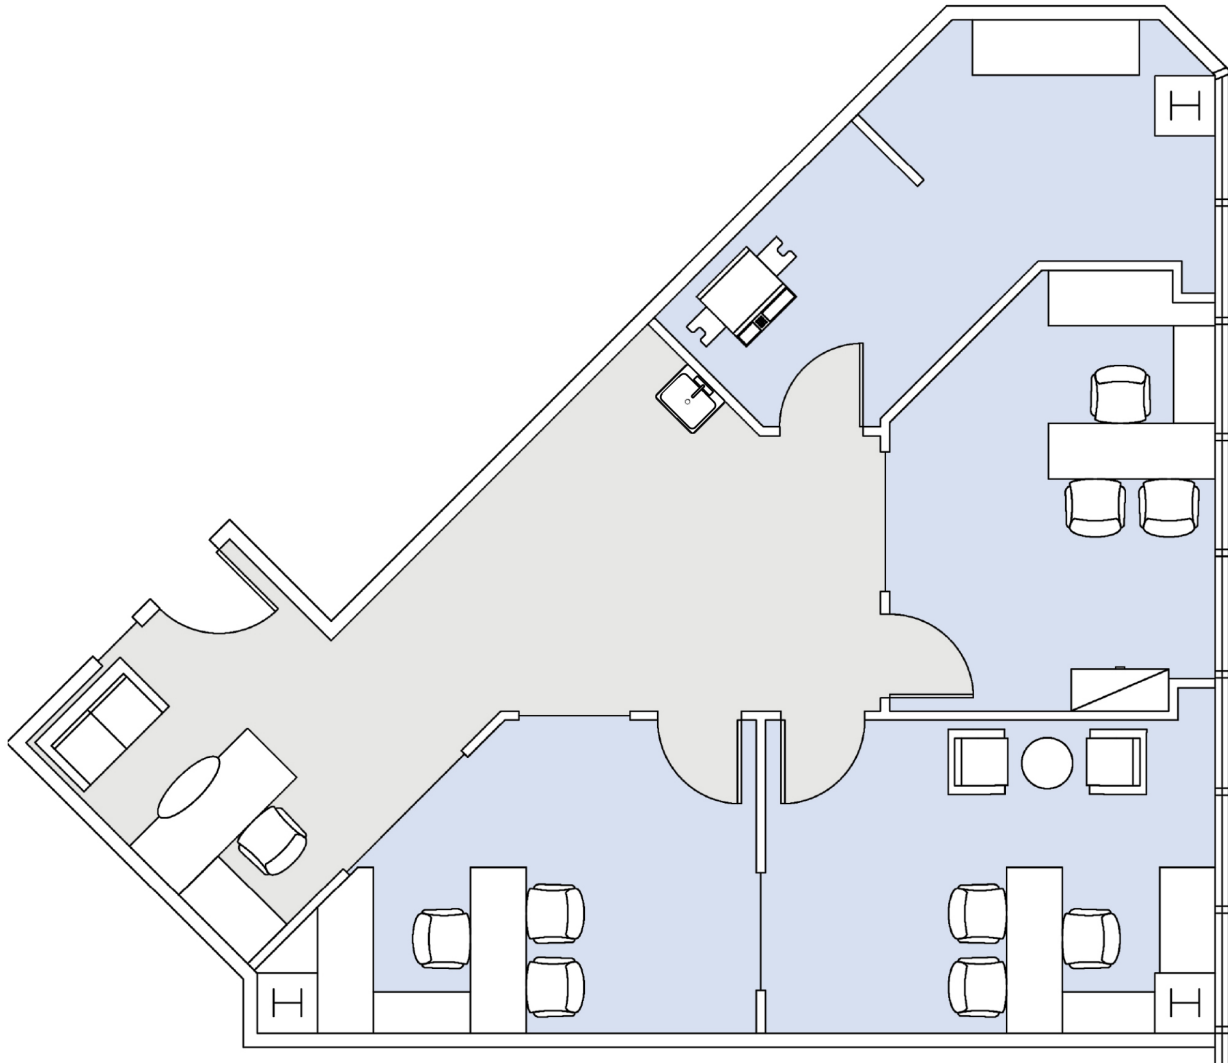

12100 WILSHIRE

SUITE M40 | 1,135 RSF
BRENTWOOD-WILSHIRE

AS-BUILT CONFIGURATION

OFFICES:	3
STORAGE:	1
RECEPTION:	1

NOT TO SCALE
FURNITURE NOT INCLUDED

For more information, please contact:

310.255.7777
leasing@douglasemmett.com