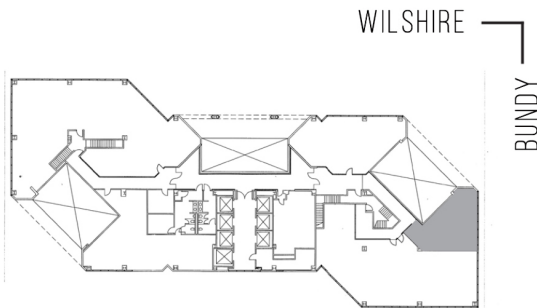

12100 WILSHIRE

SUITE M40 | 1,135 RSF
BRENTWOOD-WILSHIRE

AS-BUILT CONFIGURATION

OFFICES:	3
STORAGE:	1
RECEPTION:	1

NOT TO SCALE
FURNITURE NOT INCLUDED

For more information, please contact:

310.255.7777
leasing@douglasemmett.com