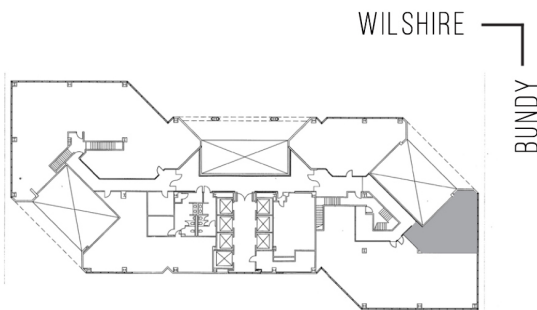

12100 WILSHIRE

SUITE M40 | 1,135 RSF
BRENTWOOD-WILSHIRE

AS-BUILT CONFIGURATION

OFFICES:	3
STORAGE:	1
RECEPTION:	1

NOT TO SCALE
FURNITURE NOT INCLUDED

For more information, please contact:

310.255.7777
leasing@douglasemmett.com