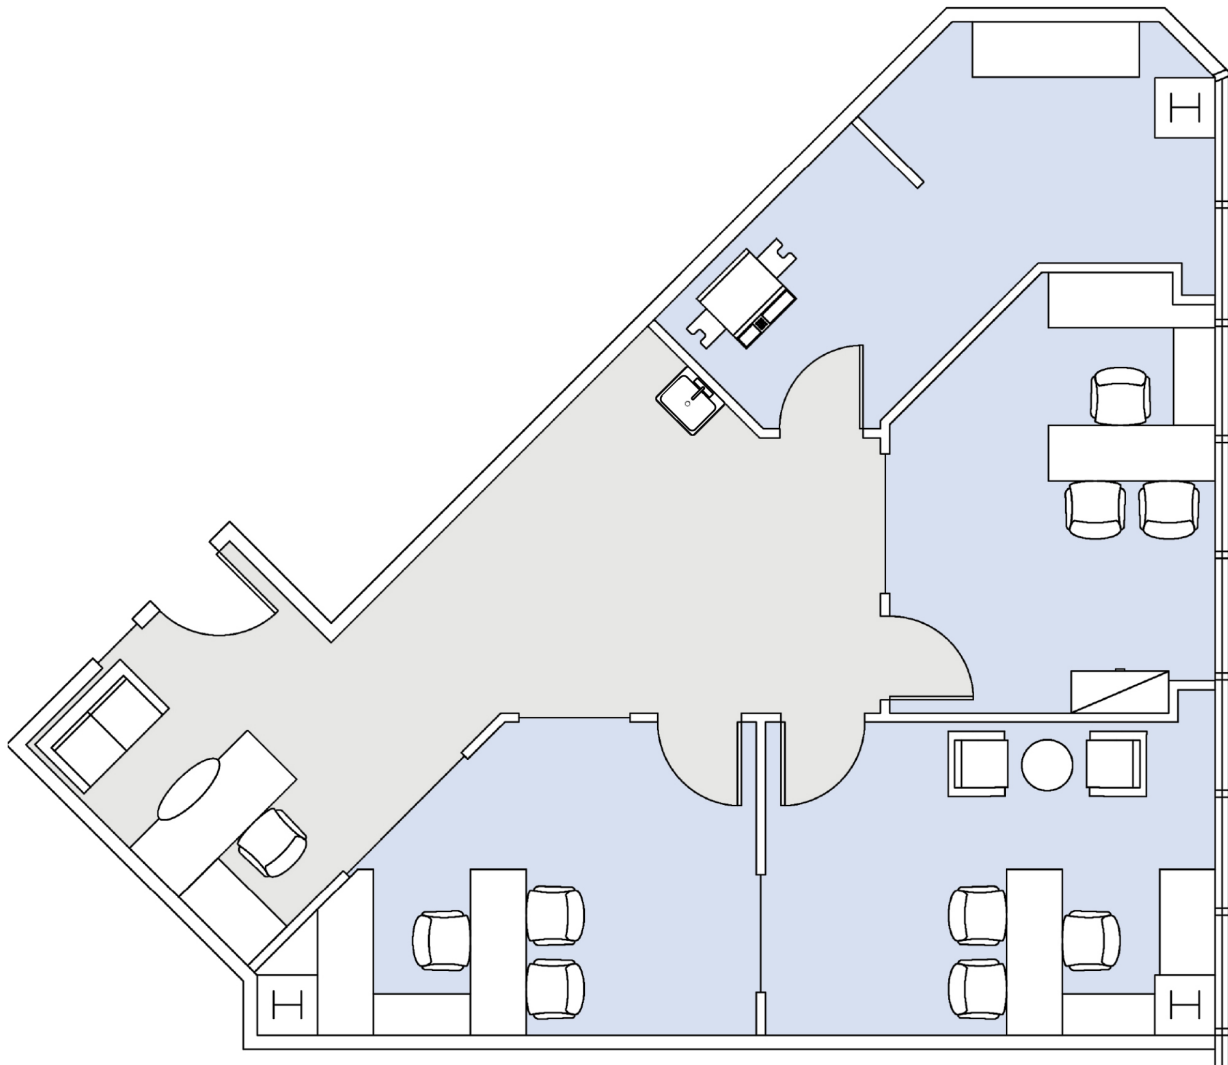

12100 WILSHIRE

SUITE M40 | 1,135 RSF

BRENTWOOD-WILSHIRE

AS-BUILT CONFIGURATION

OFFICES:	3
STORAGE:	1
RECEPTION:	1

NOT TO SCALE
FURNITURE NOT INCLUDED

For more information, please contact:

310.255.7777
leasing@douglasemmett.com