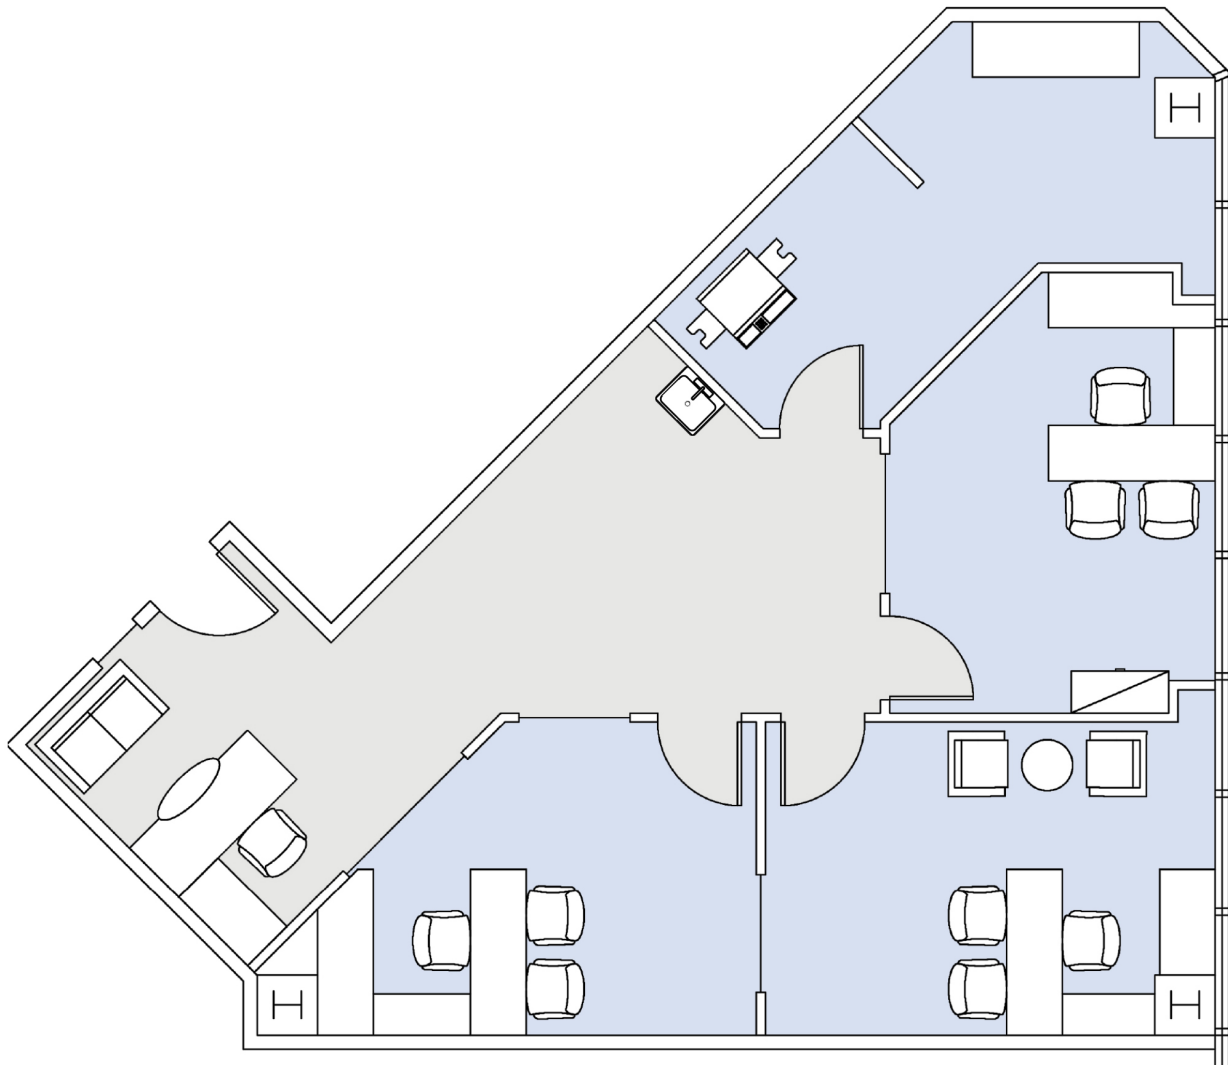

12100 WILSHIRE

SUITE M40 | 1,135 RSF
BRENTWOOD-WILSHIRE

AS-BUILT CONFIGURATION

OFFICES:	3
STORAGE:	1
RECEPTION:	1

NOT TO SCALE
FURNITURE NOT INCLUDED

For more information, please contact:

310.255.7777
leasing@douglasemmett.com