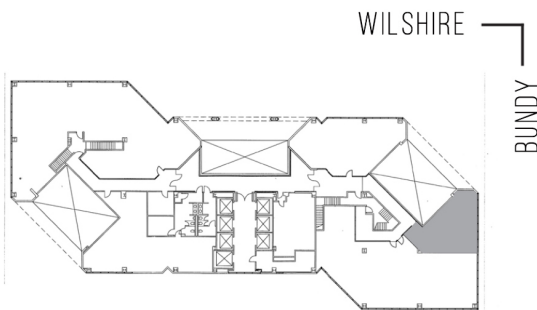

12100 WILSHIRE

SUITE M40 | 1,135 RSF

BRENTWOOD-WILSHIRE

AS-BUILT CONFIGURATION

OFFICES:	3
STORAGE:	1
RECEPTION:	1

NOT TO SCALE
FURNITURE NOT INCLUDED

For more information, please contact:

310.255.7777
leasing@douglasemmett.com