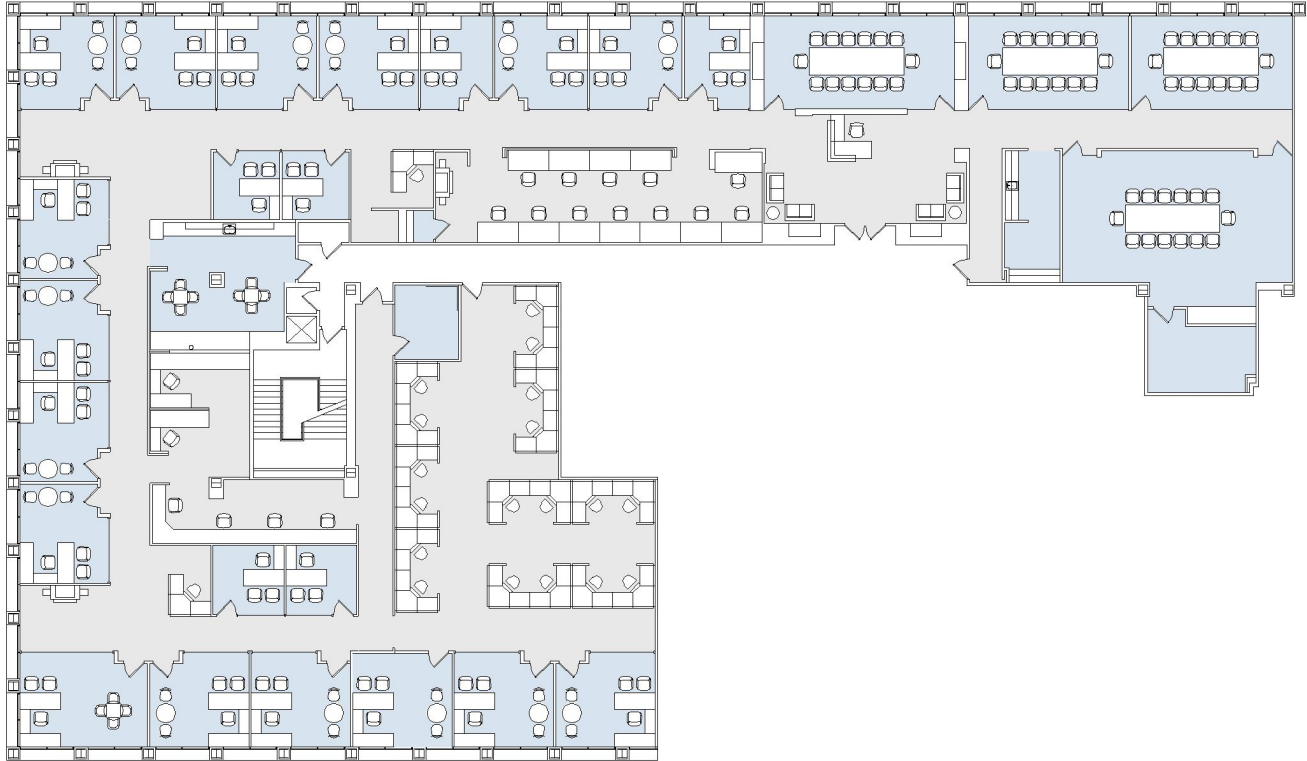

# 1901 AVENUE OF THE STARS

SUITE 950 | 16,240 RSF

CENTURY CITY