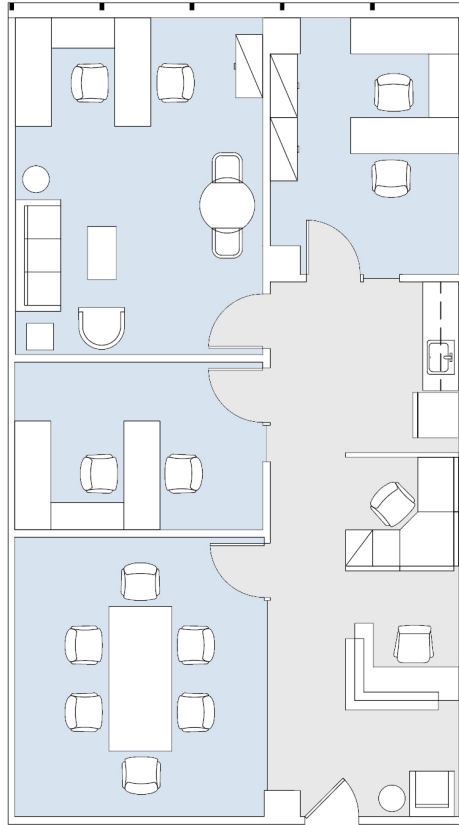

# 15821 VENTURA

ENCINO TERRACE

SUITE 255 | 1,454 RSF

SHERMAN OAKS/ENCINO

#### AS-BUILT CONFIGURATION

OFFICES:	3
CONFERENCE ROOM:	1
RECEPTION:	1
KITCHEN:	1

ADJUSTED FOR SOCIAL DISTANCING  
NOT TO SCALE  
FURNITURE NOT INCLUDED

For more information, please contact:

310.255.7777

leasing@douglasemmett.com