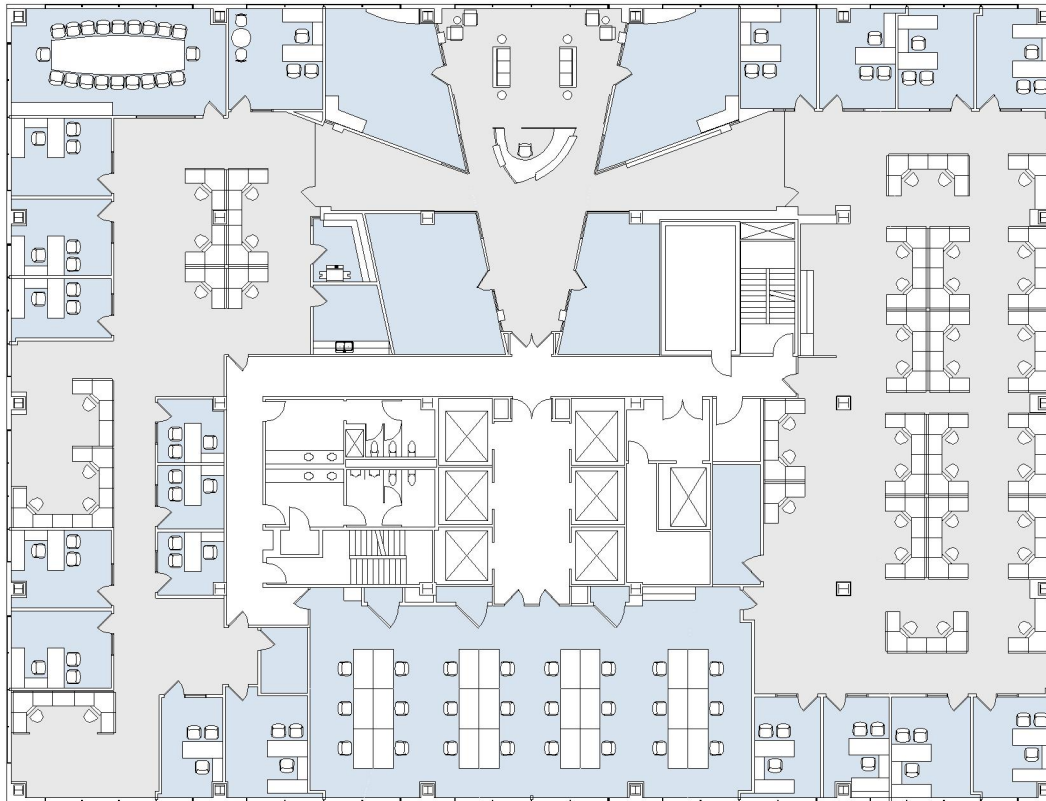

# 6320

THE TRILLIUM - EAST TOWER

SUITE 300 | 19,064 RSF

WOODLAND HILLS

### SUITE CONFIGURATION

OFFICES:	19
OPEN OFFICE:	1
CONFERENCE ROOM:	1
RECEPTION:	1
KITCHEN:	1
SHOWROOMS:	4
STORAGE:	5
COPY ROOM:	1

NOT TO SCALE

FURNITURE NOT INCLUDED

For more information, please contact: