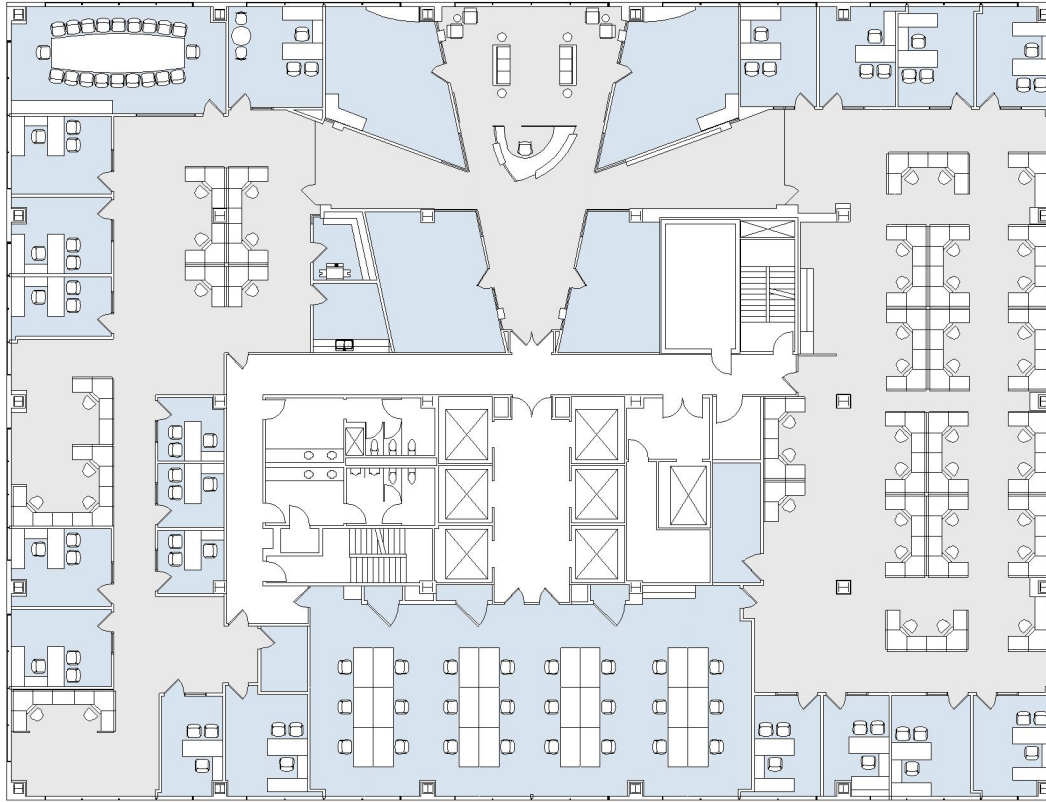

6320

THE TRILLIUM - EAST TOWER

SUITE 300 | 19,064 RSF

WOODLAND HILLS

## SUITE CONFIGURATION

OFFICES:	19
OPEN OFFICE:	1
CONFERENCE ROOM:	1
RECEPTION:	1
KITCHEN:	1
SHOWROOMS:	4
STORAGE:	5
COPY ROOM:	1

NOT TO SCALE

FURNITURE NOT INCLUDED

For more information, please contact:

310.255.7777  
leasing@douglasemmett.com