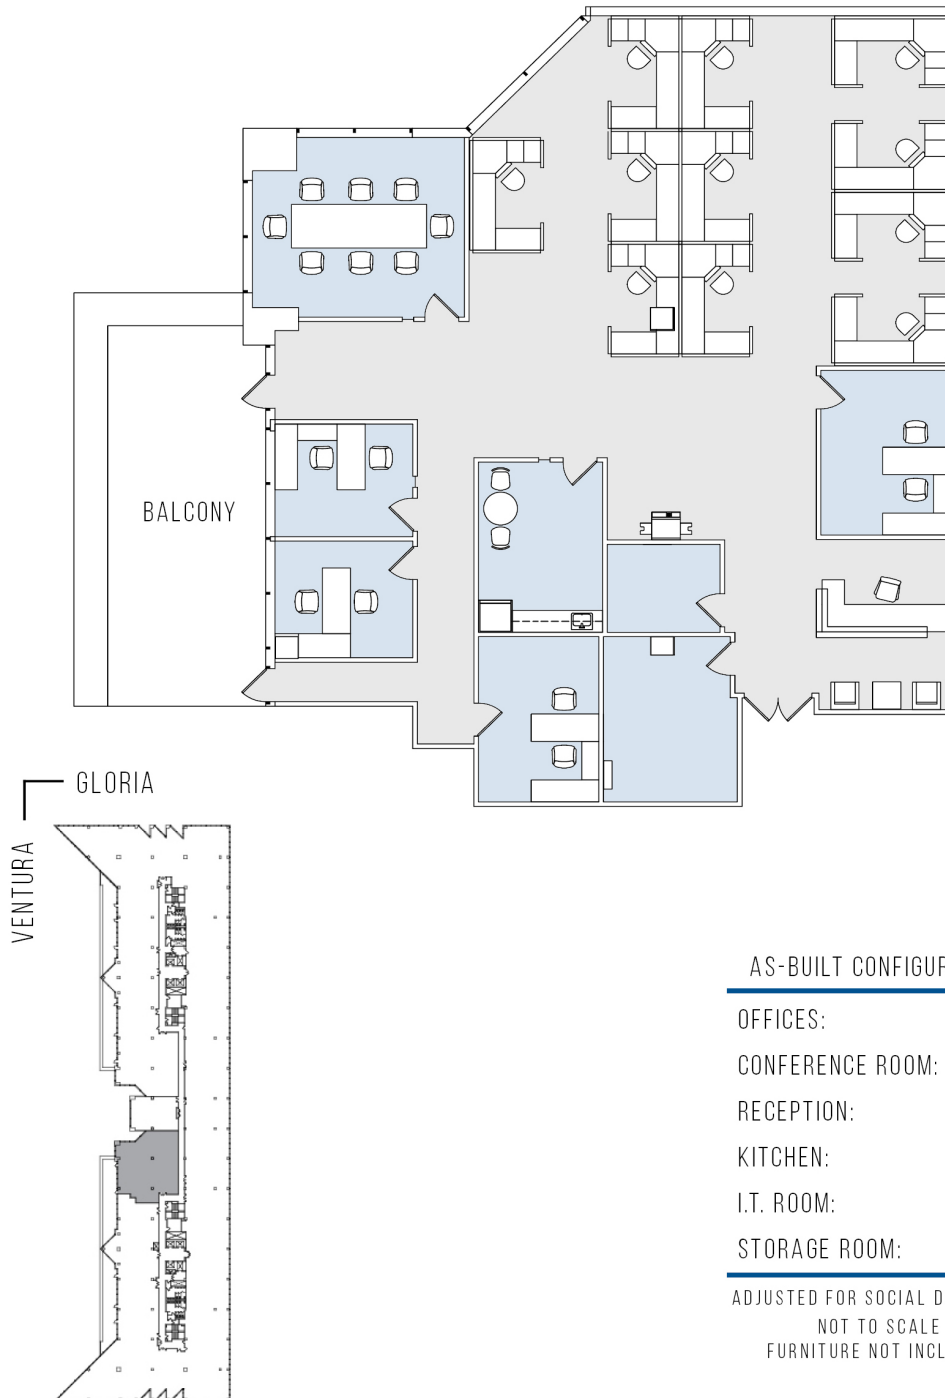

# 15821 VENTURA

ENCINO TERRACE

SUITE 430 | 4,867 RSF

SHERMAN OAKS/ENCINO

#### AS-BUILT CONFIGURATION

OFFICES:	4
CONFERENCE ROOM:	1
RECEPTION:	1
KITCHEN:	1
I.T. ROOM:	1
STORAGE ROOM:	1

ADJUSTED FOR SOCIAL DISTANCING  
NOT TO SCALE  
FURNITURE NOT INCLUDED

For more information, please contact: