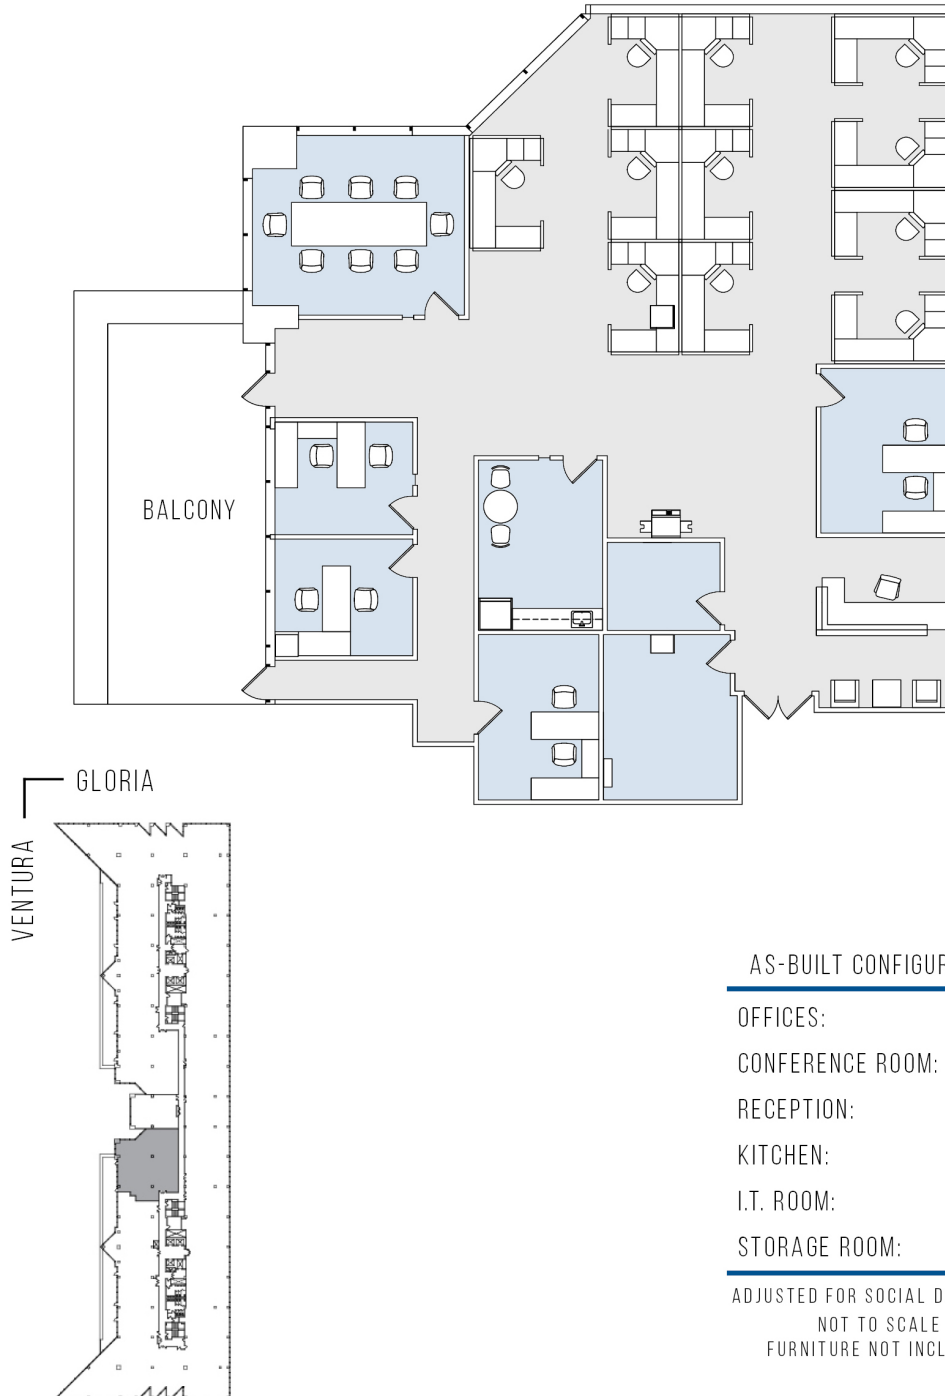

# 15821 VENTURA

ENCINO TERRACE

SUITE 430 | 4,867 RSF

SHERMAN OAKS/ENCINO

#### AS-BUILT CONFIGURATION

OFFICES:	4
CONFERENCE ROOM:	1
RECEPTION:	1
KITCHEN:	1
I.T. ROOM:	1
STORAGE ROOM:	1

ADJUSTED FOR SOCIAL DISTANCING  
NOT TO SCALE  
FURNITURE NOT INCLUDED

For more information, please contact: