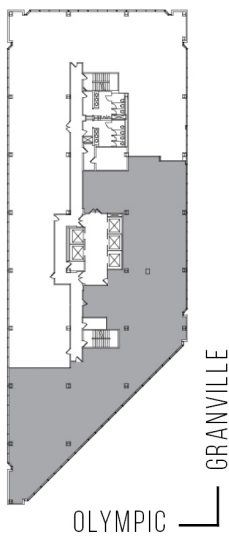

# 11845 OLYMPIC

WESTSIDE TOWERS WEST TOWER

SUITE 900 | 9,440 RSF

SAWTELLE/WEST LA

#### AS-BUILT CONFIGURATION

OFFICES:	11
CONFERENCE ROOMS:	3
RECEPTION:	1
KITCHEN:	1
STORAGE ROOM:	1
I.T. ROOM:	1
FILE ROOM:	1
OPEN OFFICE:	2

ADJUSTED FOR SOCIAL DISTANCING  
NOT TO SCALE  
FURNITURE NOT INCLUDED