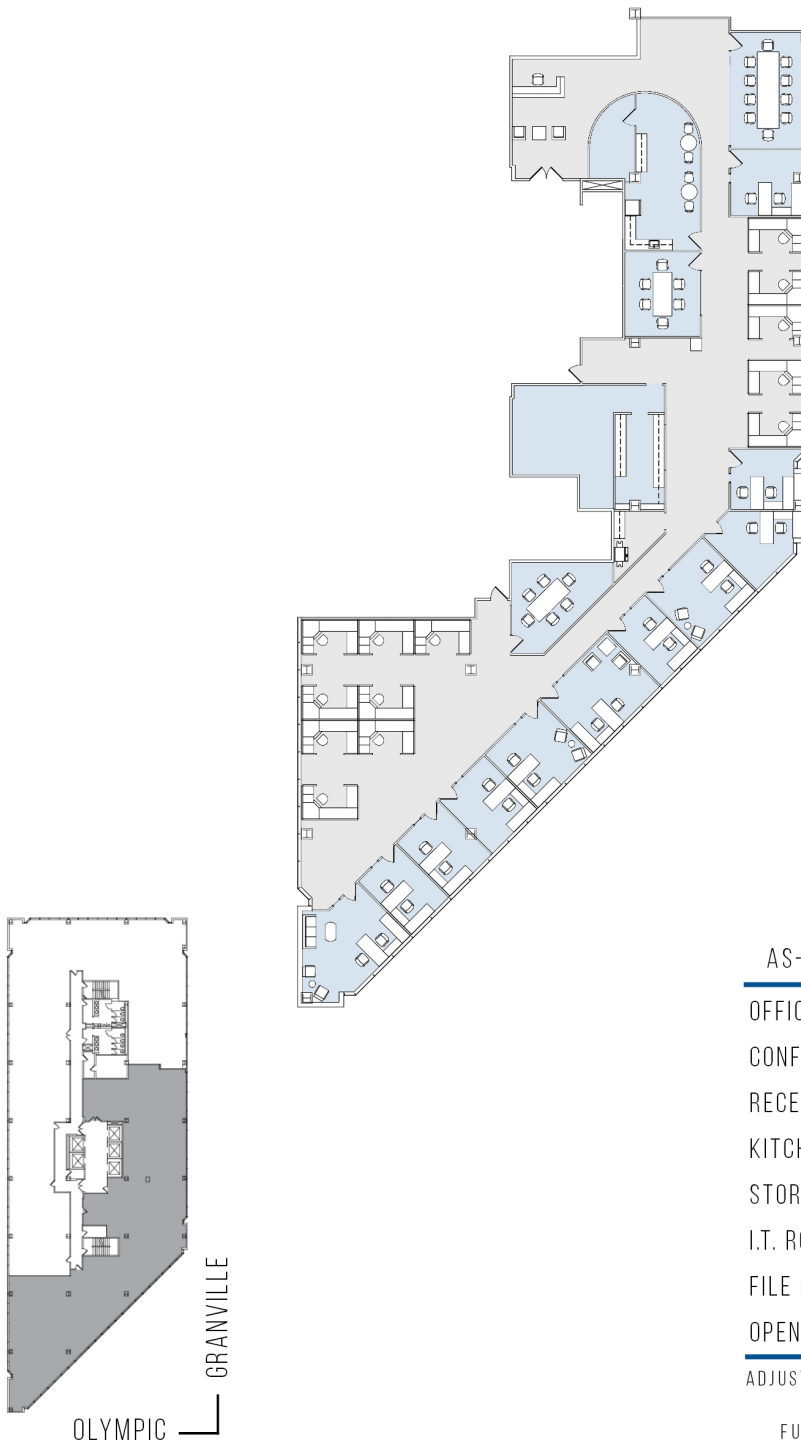

11845 OLYMPIC

WESTSIDE TOWERS WEST TOWER

SUITE 900 | 9,440 RSF

SAWTELLE/WEST LA

AS-BUILT CONFIGURATION

OFFICES:	11
CONFERENCE ROOMS:	3
RECEPTION:	1
KITCHEN:	1
STORAGE ROOM:	1
I.T. ROOM:	1
FILE ROOM:	1
OPEN OFFICE:	2