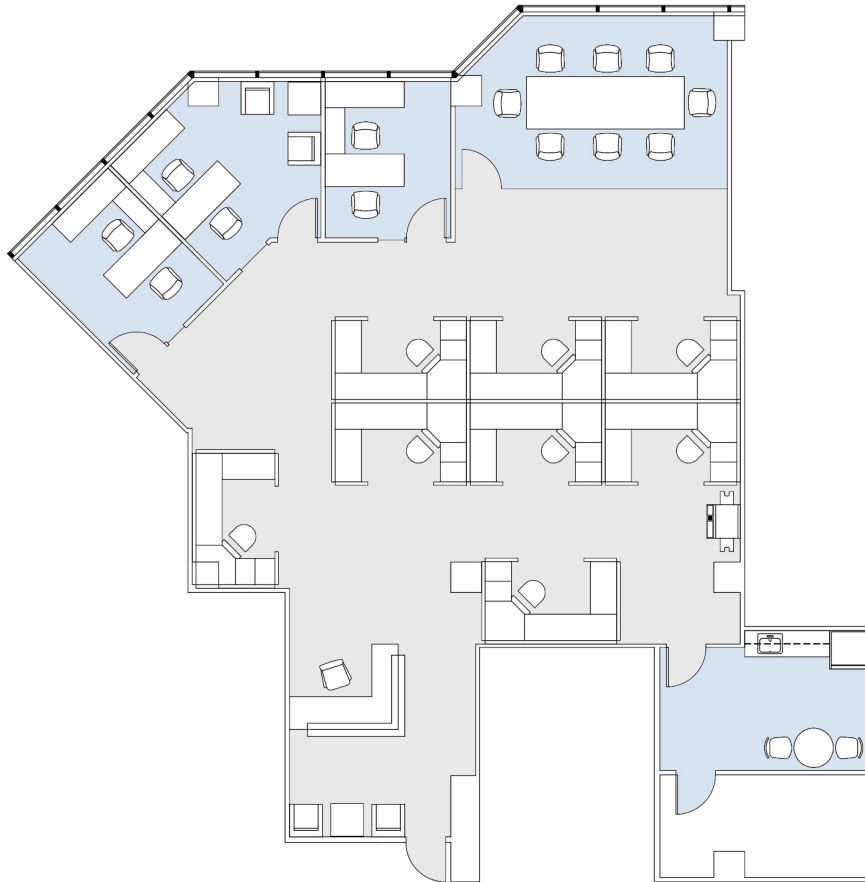

21550 OXNARD STREET

WARNER CENTER TOWER - II

SUITE 995 | 3,120 RSF

WOODLAND HILLS

AS-BUILT CONFIGURATION

OFFICES:	3
CONFERENCE ROOM:	1
RECEPTION:	1
KITCHEN:	1

ADJUSTED FOR SOCIAL DISTANCING
NOT TO SCALE
FURNITURE NOT INCLUDED