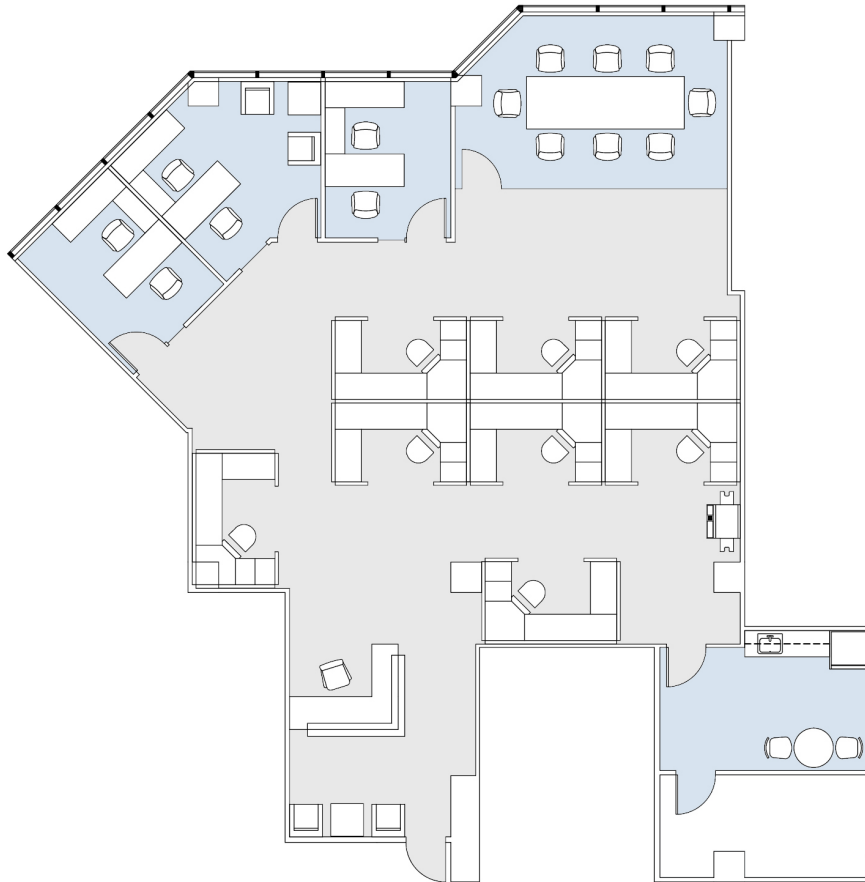

21550

WARNER CENTER TOWER - II

SUITE 995 | 3,120 RSF

WOODLAND HILLS

OXNARD STREET

AS-BUILT CONFIGURATION

OFFICES:	3
CONFERENCE ROOM:	1
RECEPTION:	1
KITCHEN:	1

ADJUSTED FOR SOCIAL DISTANCING
NOT TO SCALE
FURNITURE NOT INCLUDED