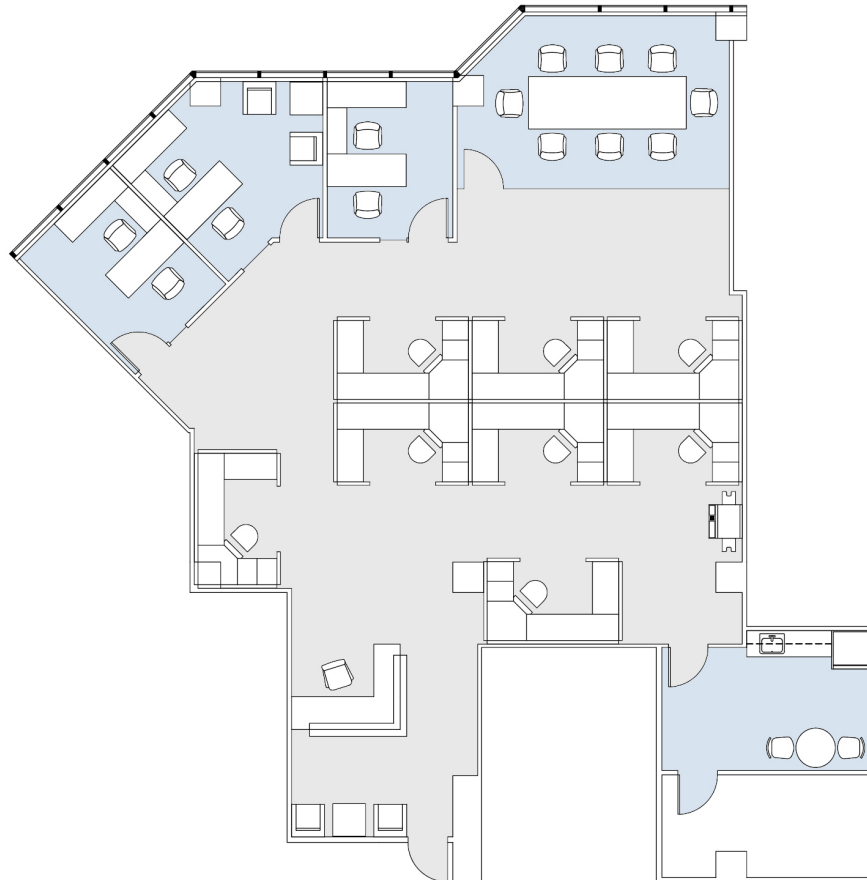

# 21550 OXNARD STREET

WARNER CENTER TOWER - II

SUITE 995 | 3,120 RSF

WOODLAND HILLS

#### AS-BUILT CONFIGURATION

OFFICES:	3
CONFERENCE ROOM:	1
RECEPTION:	1
KITCHEN:	1

ADJUSTED FOR SOCIAL DISTANCING  
NOT TO SCALE  
FURNITURE NOT INCLUDED

For more information, please contact:

310.255.7777

leasing@douglasemmett.com