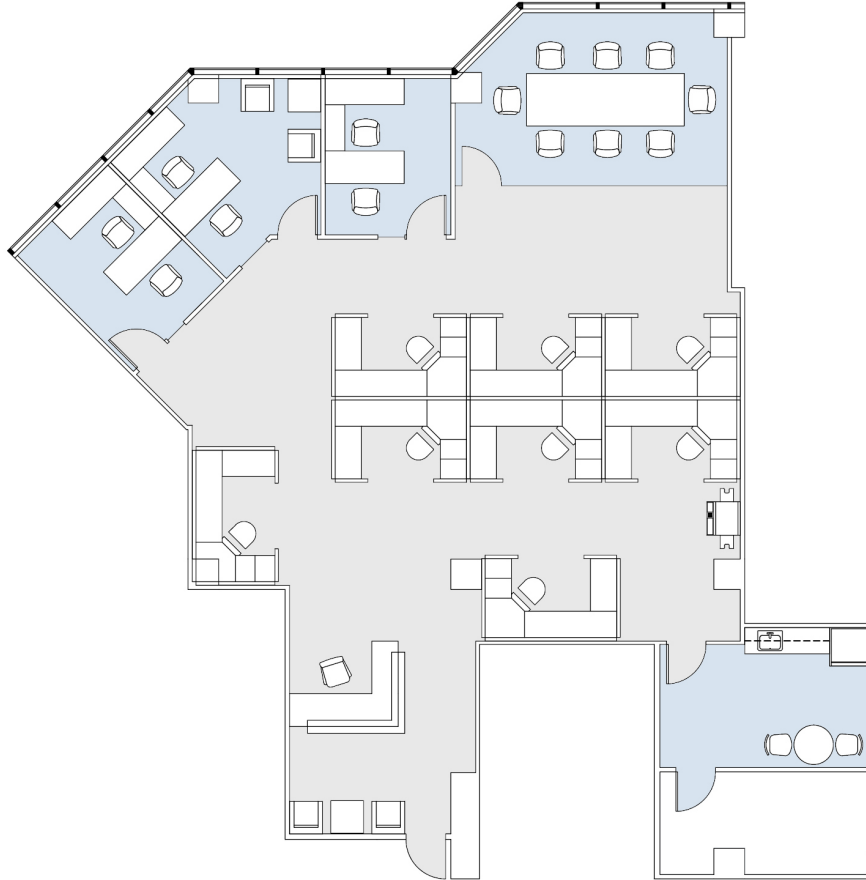

21550

WARNER CENTER TOWER - II

SUITE 995 | 3,120 RSF

WOODLAND HILLS

OXNARD STREET

AS-BUILT CONFIGURATION

OFFICES:	3
CONFERENCE ROOM:	1
RECEPTION:	1
KITCHEN:	1

ADJUSTED FOR SOCIAL DISTANCING
NOT TO SCALE
FURNITURE NOT INCLUDED